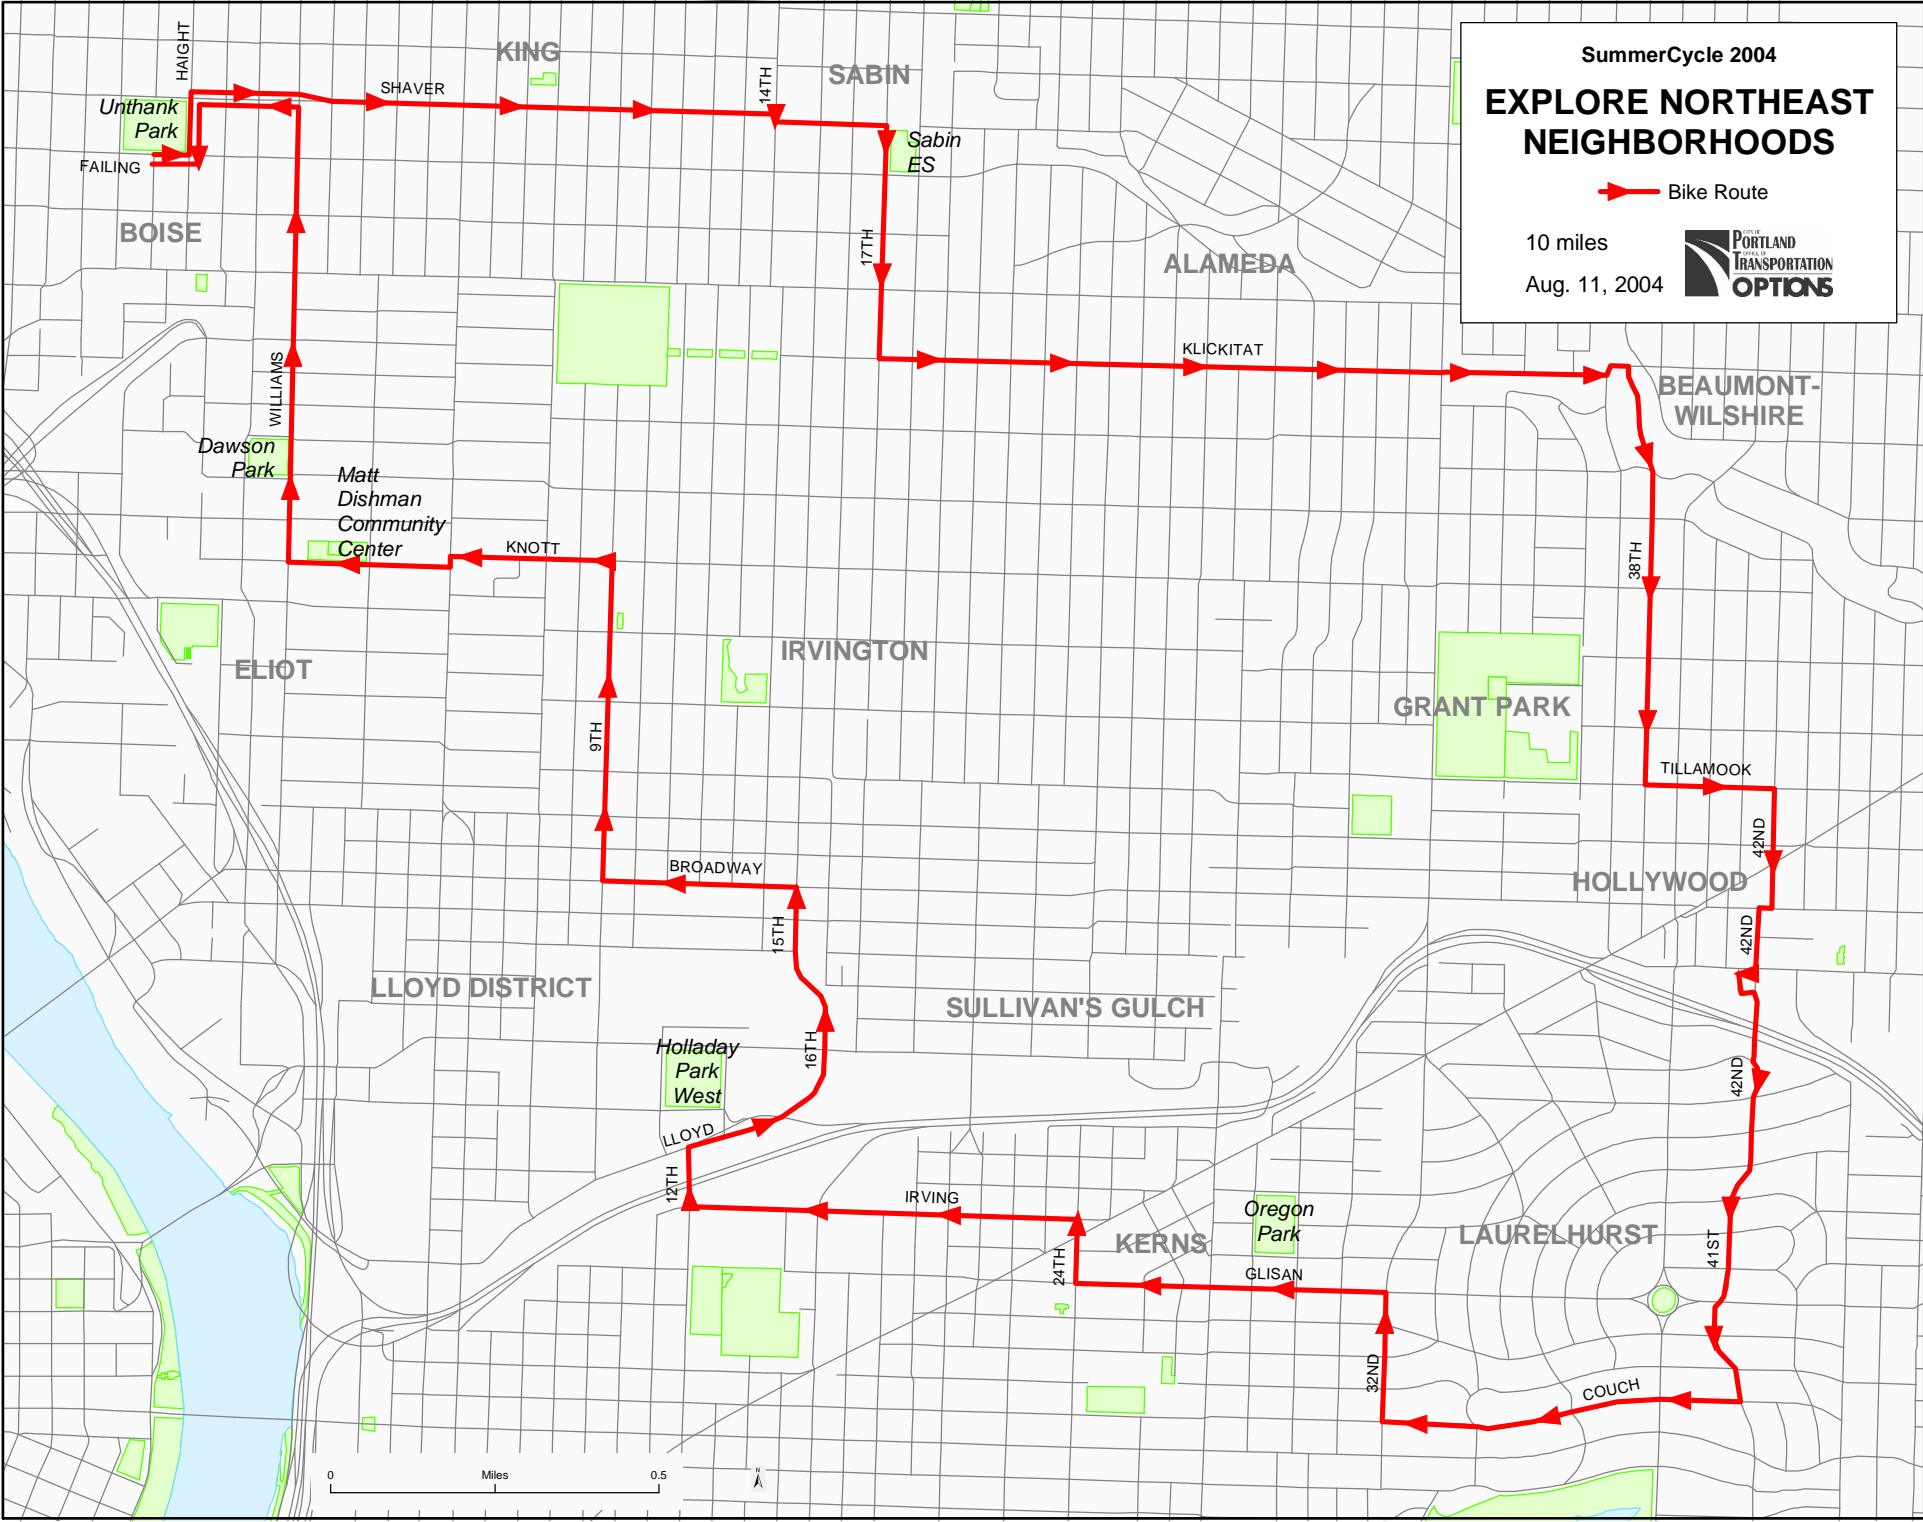

SummerCycle 2004

## EXPLORE NORTHEAST NEIGHBORHOODS

 Bike Route  
 10 miles  
 Aug. 11, 2004

**Explore Northeast Neighborhoods - Unthank Park  
August 11, 2004**

East on Failing  
Left on Haight  
Right on Shaver  
Jog right at 14<sup>th</sup> to continue east on Shaver  
Right on 18<sup>th</sup>  
Left on Klickatat  
Jog left at 37<sup>th</sup> to continue on Klickatat  
Quick right on 38<sup>th</sup>  
Left on Tillamook  
Right on 42<sup>nd</sup>  
Jog right at Broadway to continue south on 42<sup>nd</sup>  
Go to Hollywood Transit Center  
Take bikes up and over highway  
Continue south on 42<sup>nd</sup> which turns into 41<sup>st</sup>  
Right on Couch  
Right on 32<sup>nd</sup>  
Left on Glisan  
Right on 24<sup>th</sup>  
Left on Irving  
Right on 12<sup>th</sup>  
Right on Lloyd Blvd  
Continue north on 16<sup>th</sup>  
Follow curve as 16<sup>th</sup> becomes 15<sup>th</sup>  
Left on Broadway  
Right on 9<sup>th</sup>  
Left on Knott  
Right on Williams  
Left on Shaver  
Left on Haight  
Right on Failing