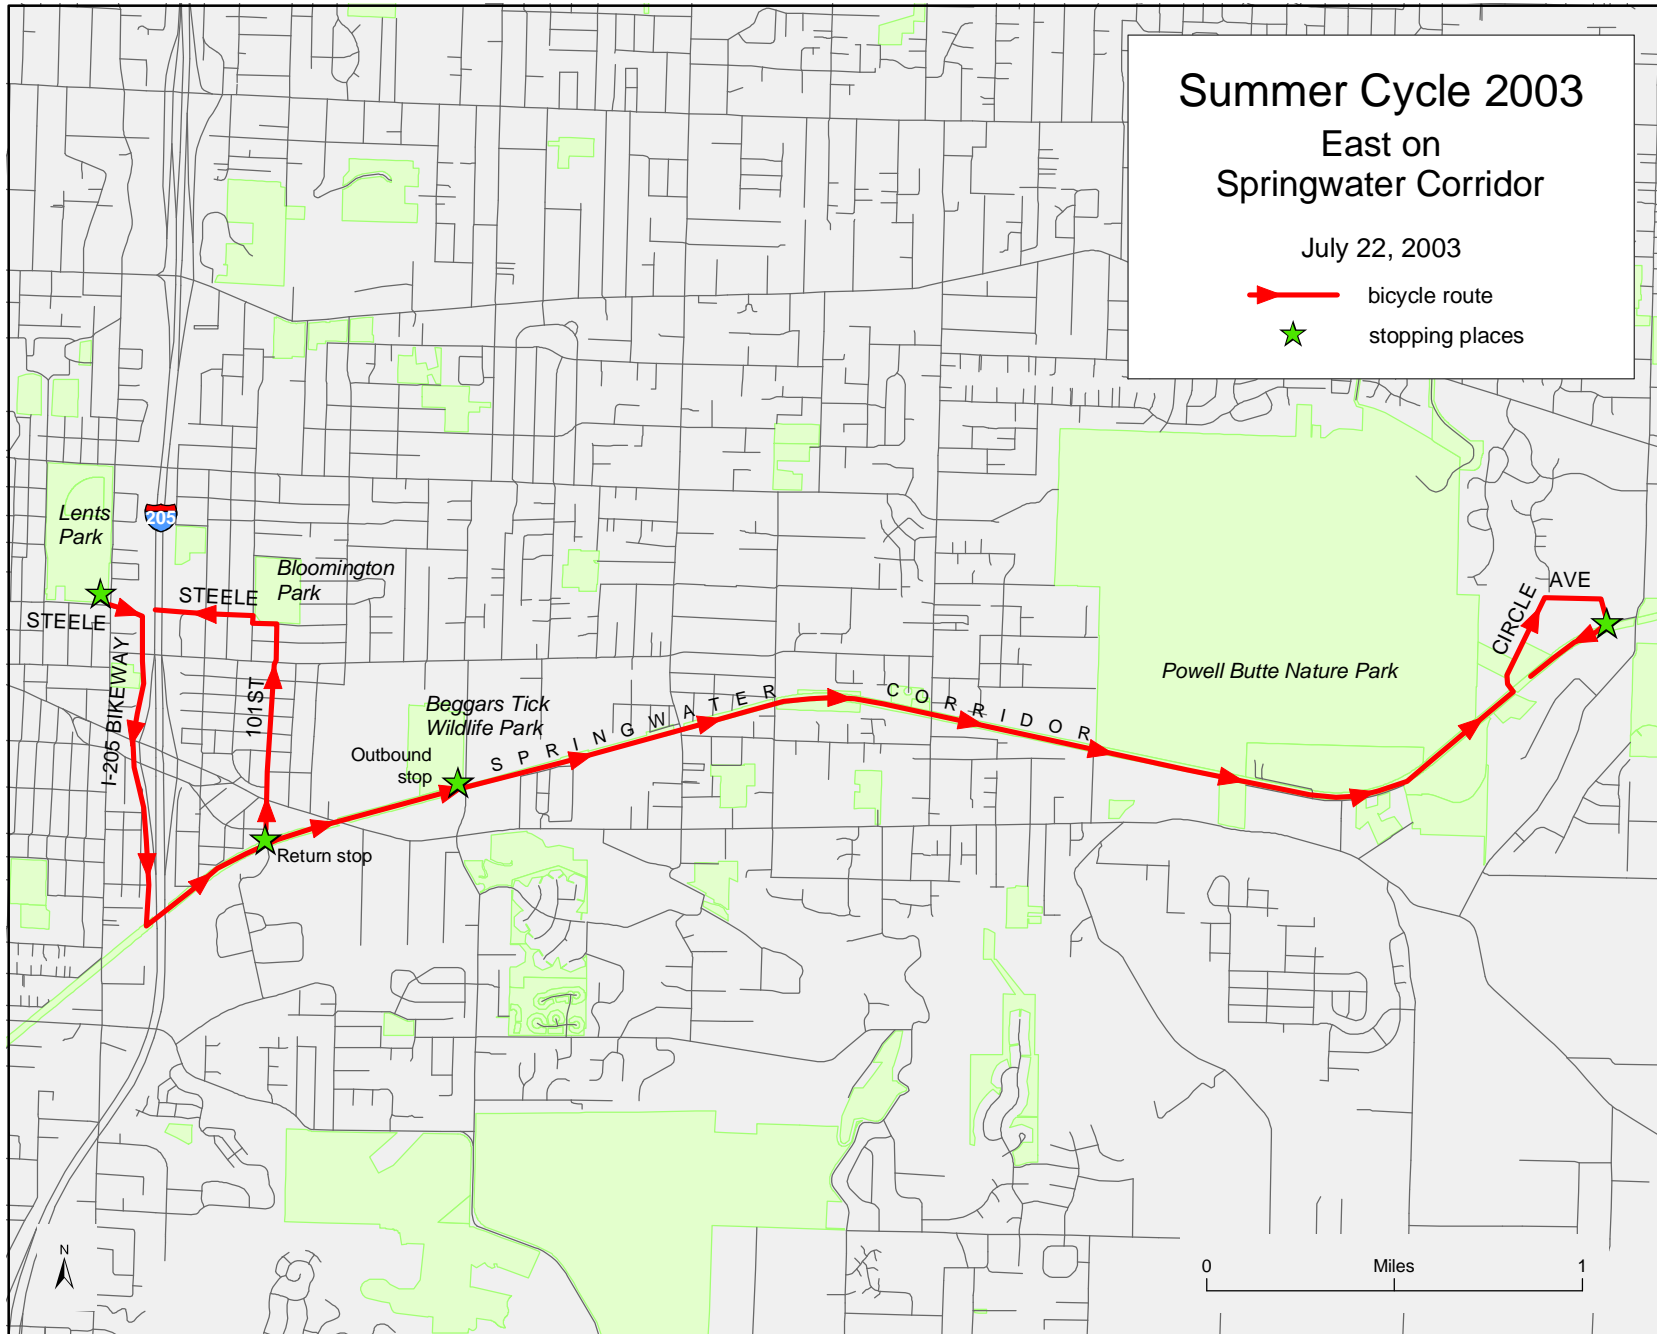

# Summer Cycle 2003 East on Springwater Corridor

July 22, 2003

-  bicycle route
-  stopping places

# Going East on the Springwater Corridor

July 22, 2003

East on Steele	Across I-205
Right on I-205 bike path	
Left on Springwater Corridor	* Stop at Beggars Tick Continue to Powell Butte Nature Park
Left on Circle Drive	* Stop at Circle Drive
Right on Springwater Corridor	* Stop at 101 <sup>st</sup>
Right on 101 <sup>st</sup>	
Left on Steele	To Park