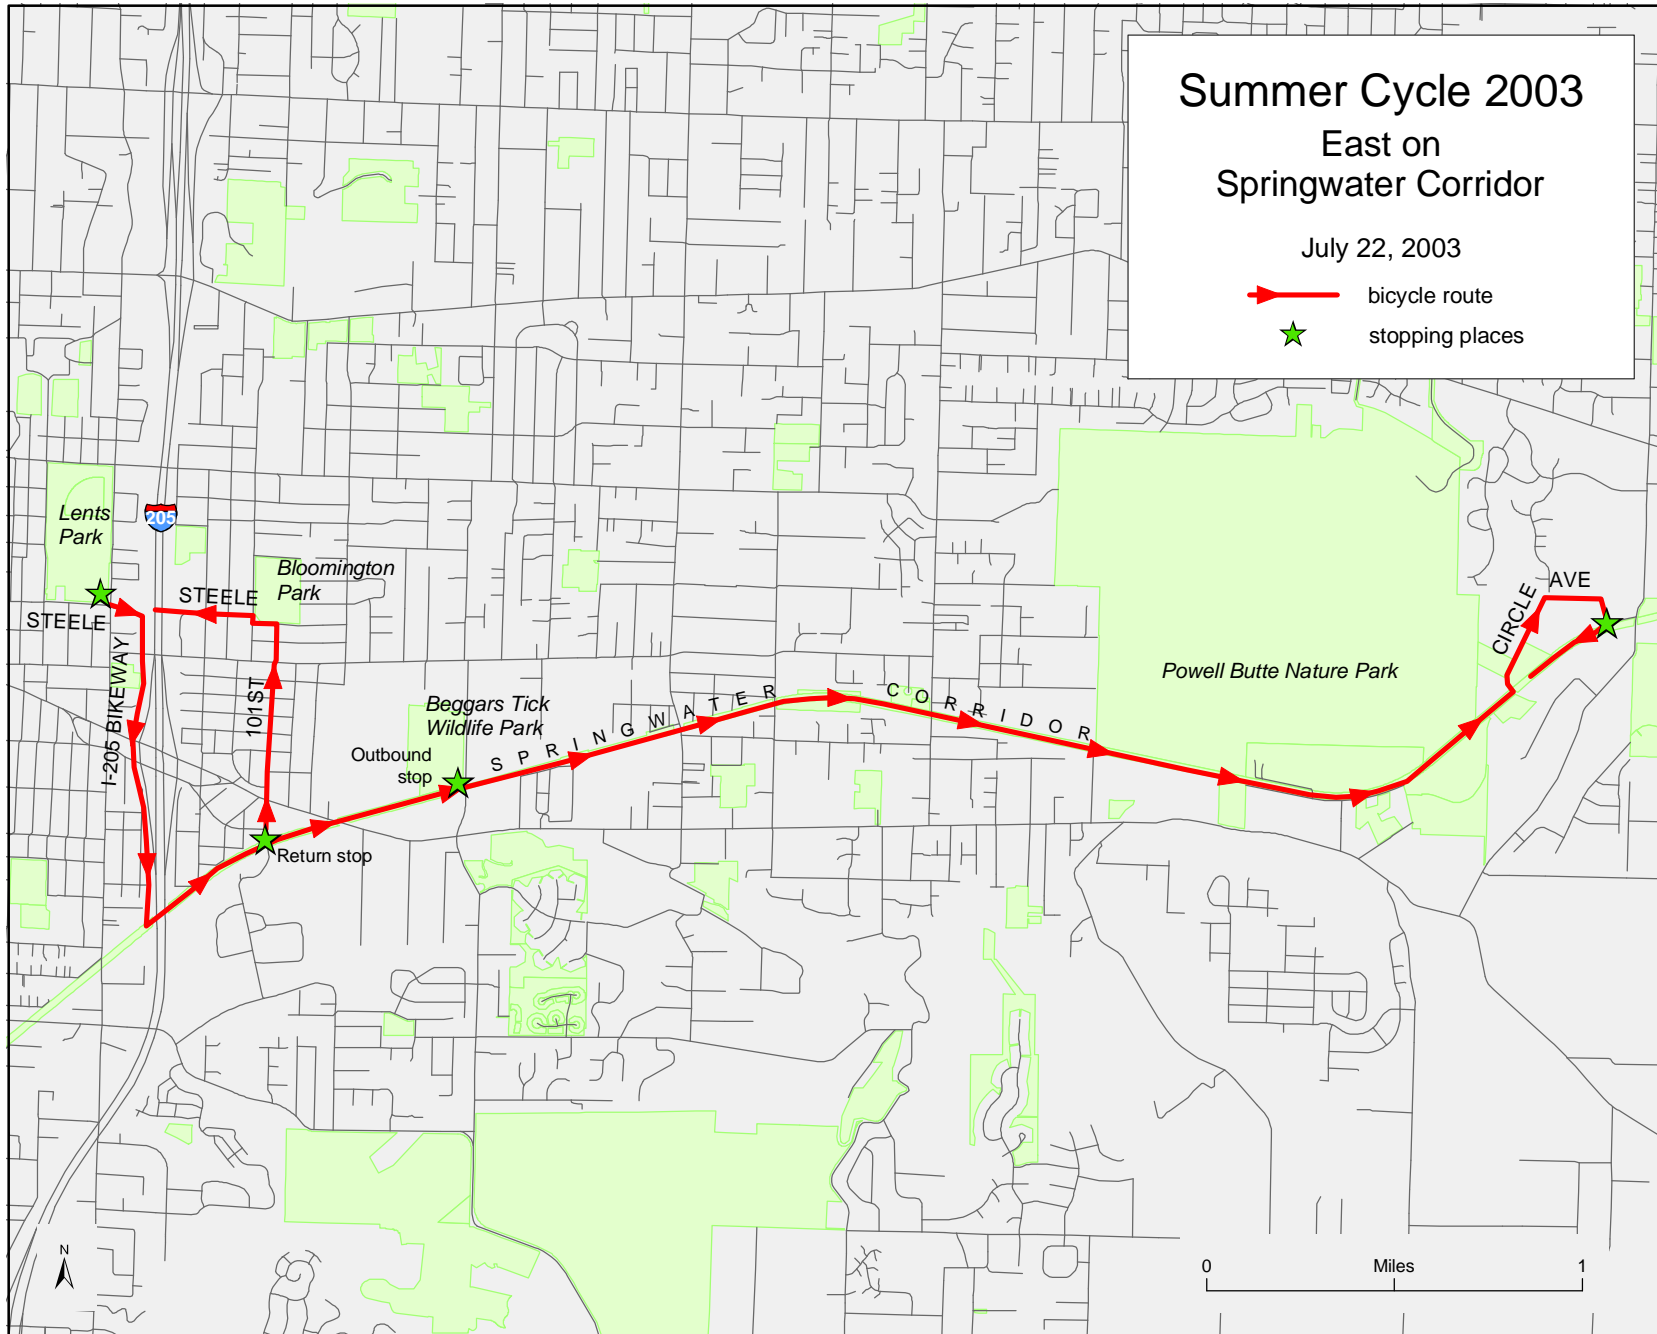

Summer Cycle 2003 East on Springwater Corridor

July 22, 2003

-  bicycle route
-  stopping places

Going East on the Springwater Corridor

July 22, 2003

East on Steele	Across I-205
Right on I-205 bike path	
Left on Springwater Corridor	* Stop at Beggars Tick Continue to Powell Butte Nature Park
Left on Circle Drive	* Stop at Circle Drive
Right on Springwater Corridor	* Stop at 101 st
Right on 101 st	
Left on Steele	To Park