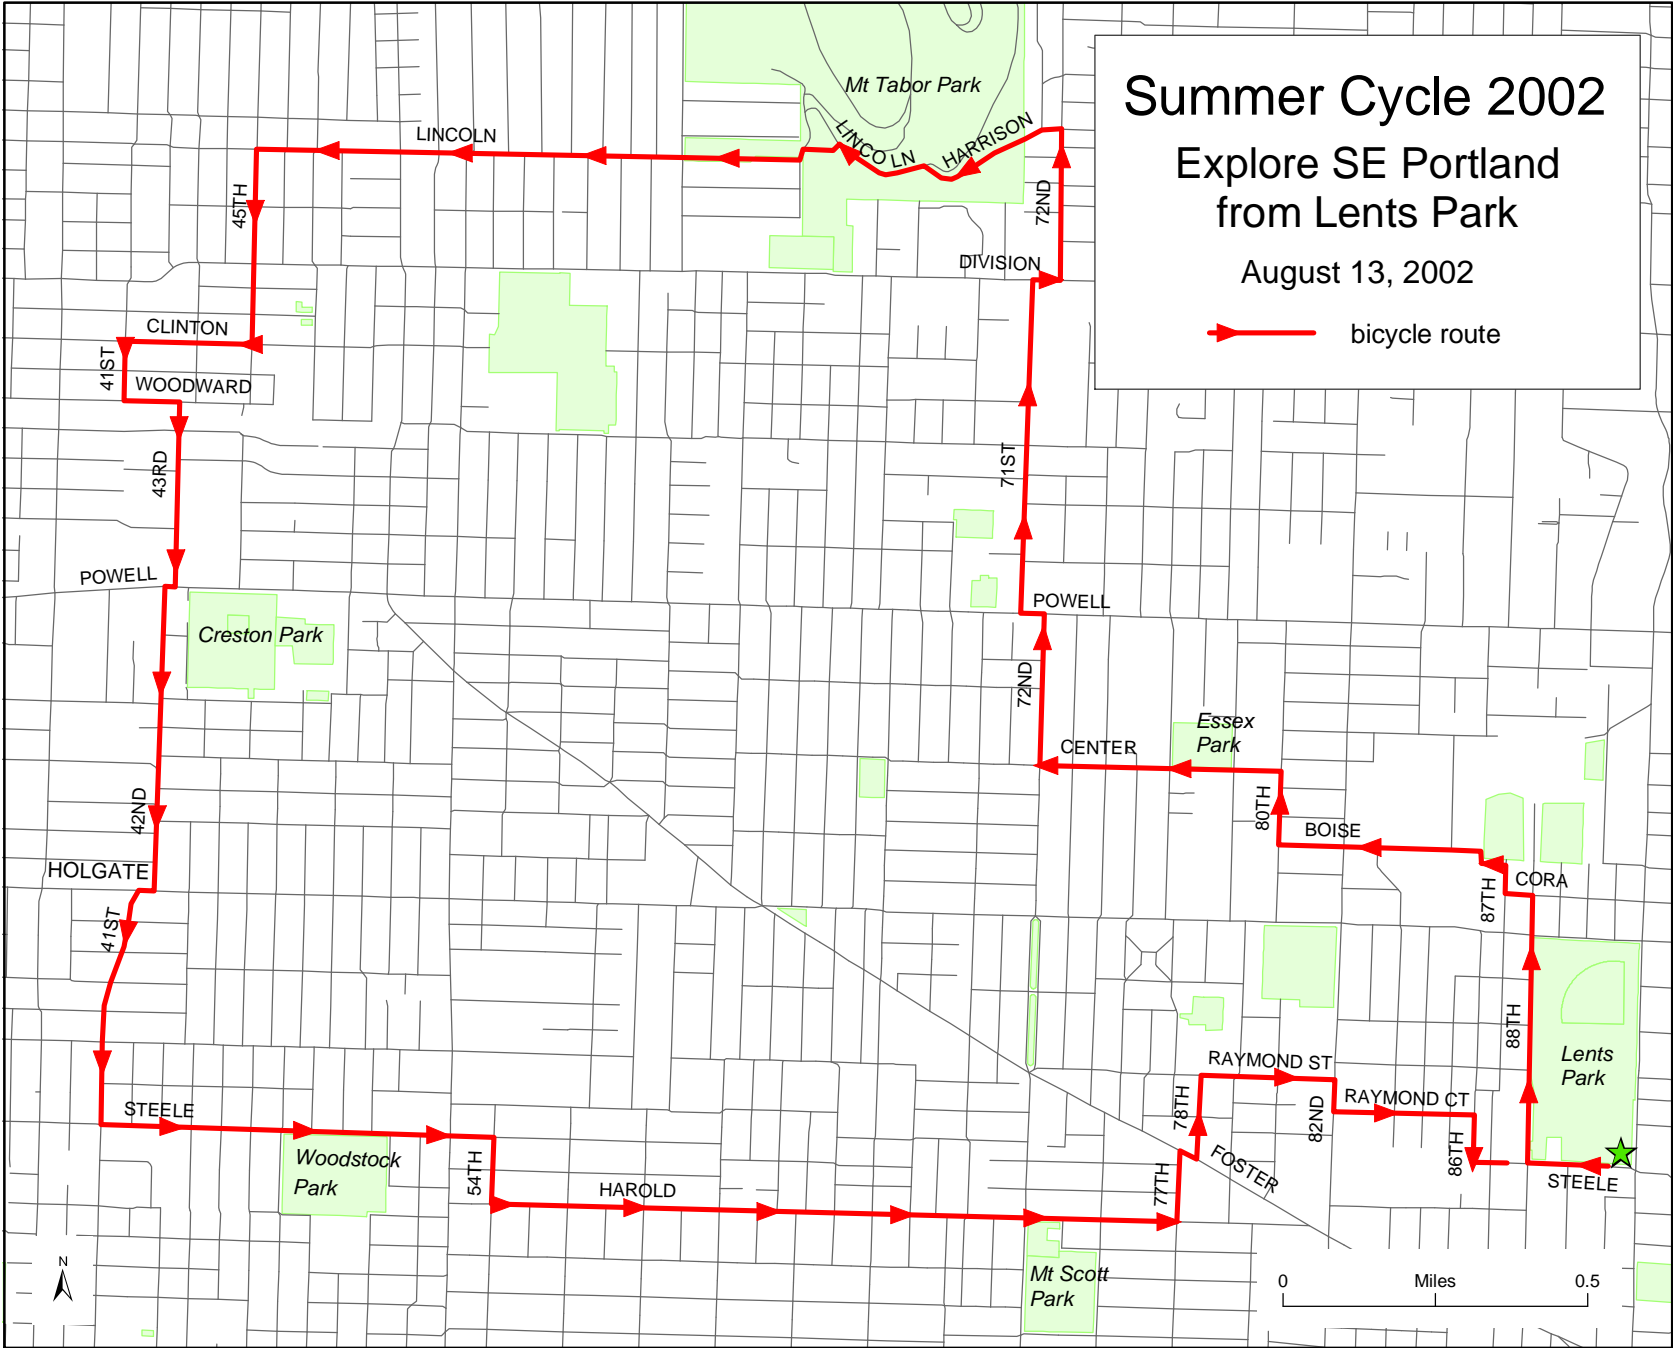

Summer Cycle 2002

Explore SE Portland from Lents Park

August 13, 2002

 bicycle route

Explore Southeast Neighborhoods

August 13, 2002

West on Steele	
Right on 88 th	
Left on Cora on path	
Right on 87 th	
Left through Eastport Plaza to Boise	Across 82 nd
Right on 80 th	
Left on Center	
Right on 72 nd	
Left on Powell	
Right on 71 st	
Right on Division	
Left on 72 nd	
Left on Harrison Street	Mt. Tabor Park -- Hill
At fork, go down hill onto Lincoln	
Continue west on Lincoln	
Left on 45 th	
Right on Clinton	
Left on 41 st	
Left on Woodward	
Right on 43 rd	
Jog right at Powell to 42 nd	
Left on 42 nd (becomes 41 st at Holgate)	
Left on Steele	
Right on 54 th	
Left on Harold	
Left on 77 th	Cross Foster
Right on Foster	
Left on 78 th	
Right on Raymond	Across 82 nd
Right on 82 nd	
Left on Raymond Court	
Right on 86 th	
Left on Steele	