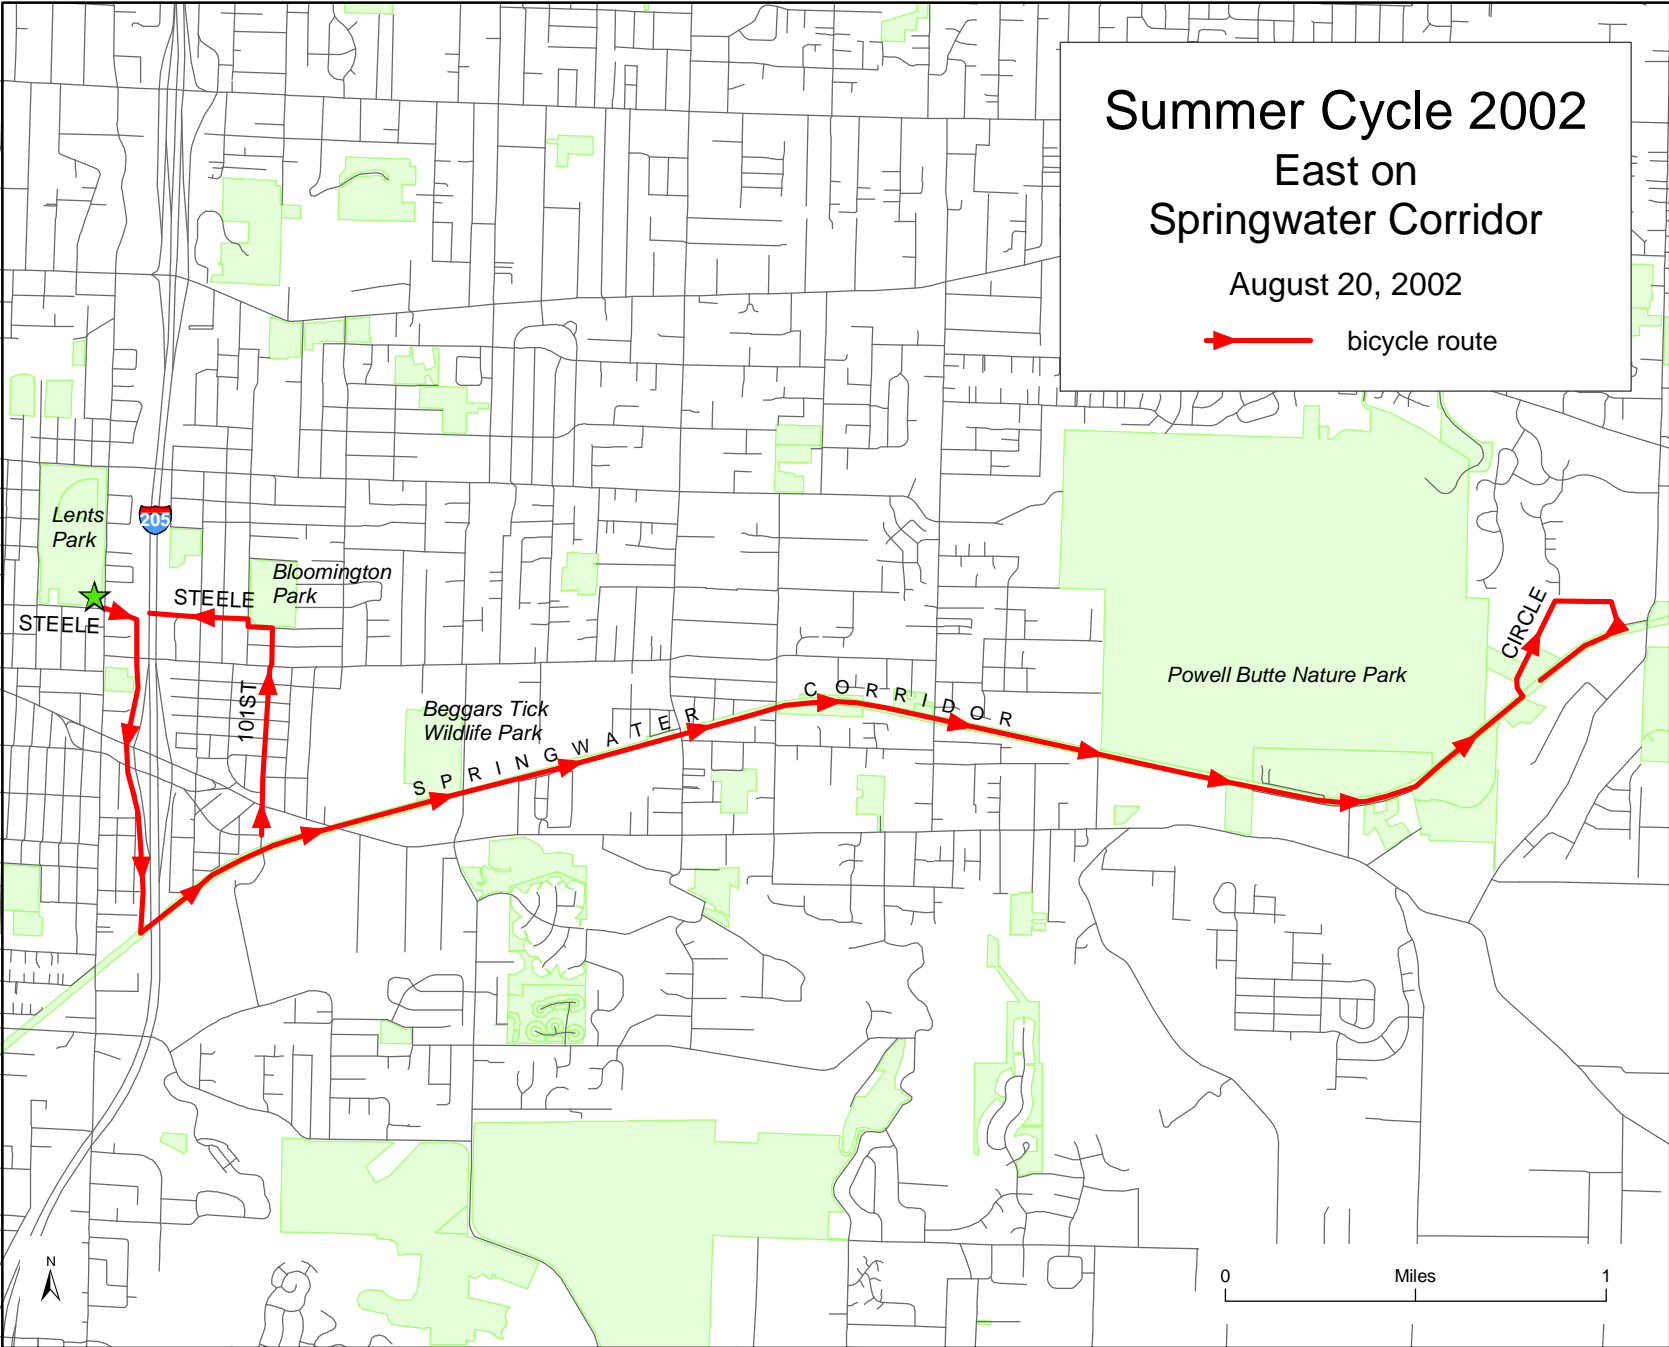

Summer Cycle 2002 East on Springwater Corridor

August 20, 2002

 bicycle route

Going East on the Springwater Corridor

August 20, 2002

East on Steele	Across I-205
Right on I-205 bike path	
Left on Springwater Corridor	Past Beggars Tick/Powell Butte Nature Park
Left on Circle Drive	
Right on Springwater Corridor	
Right on 101 st	
Left on Steele	To Park