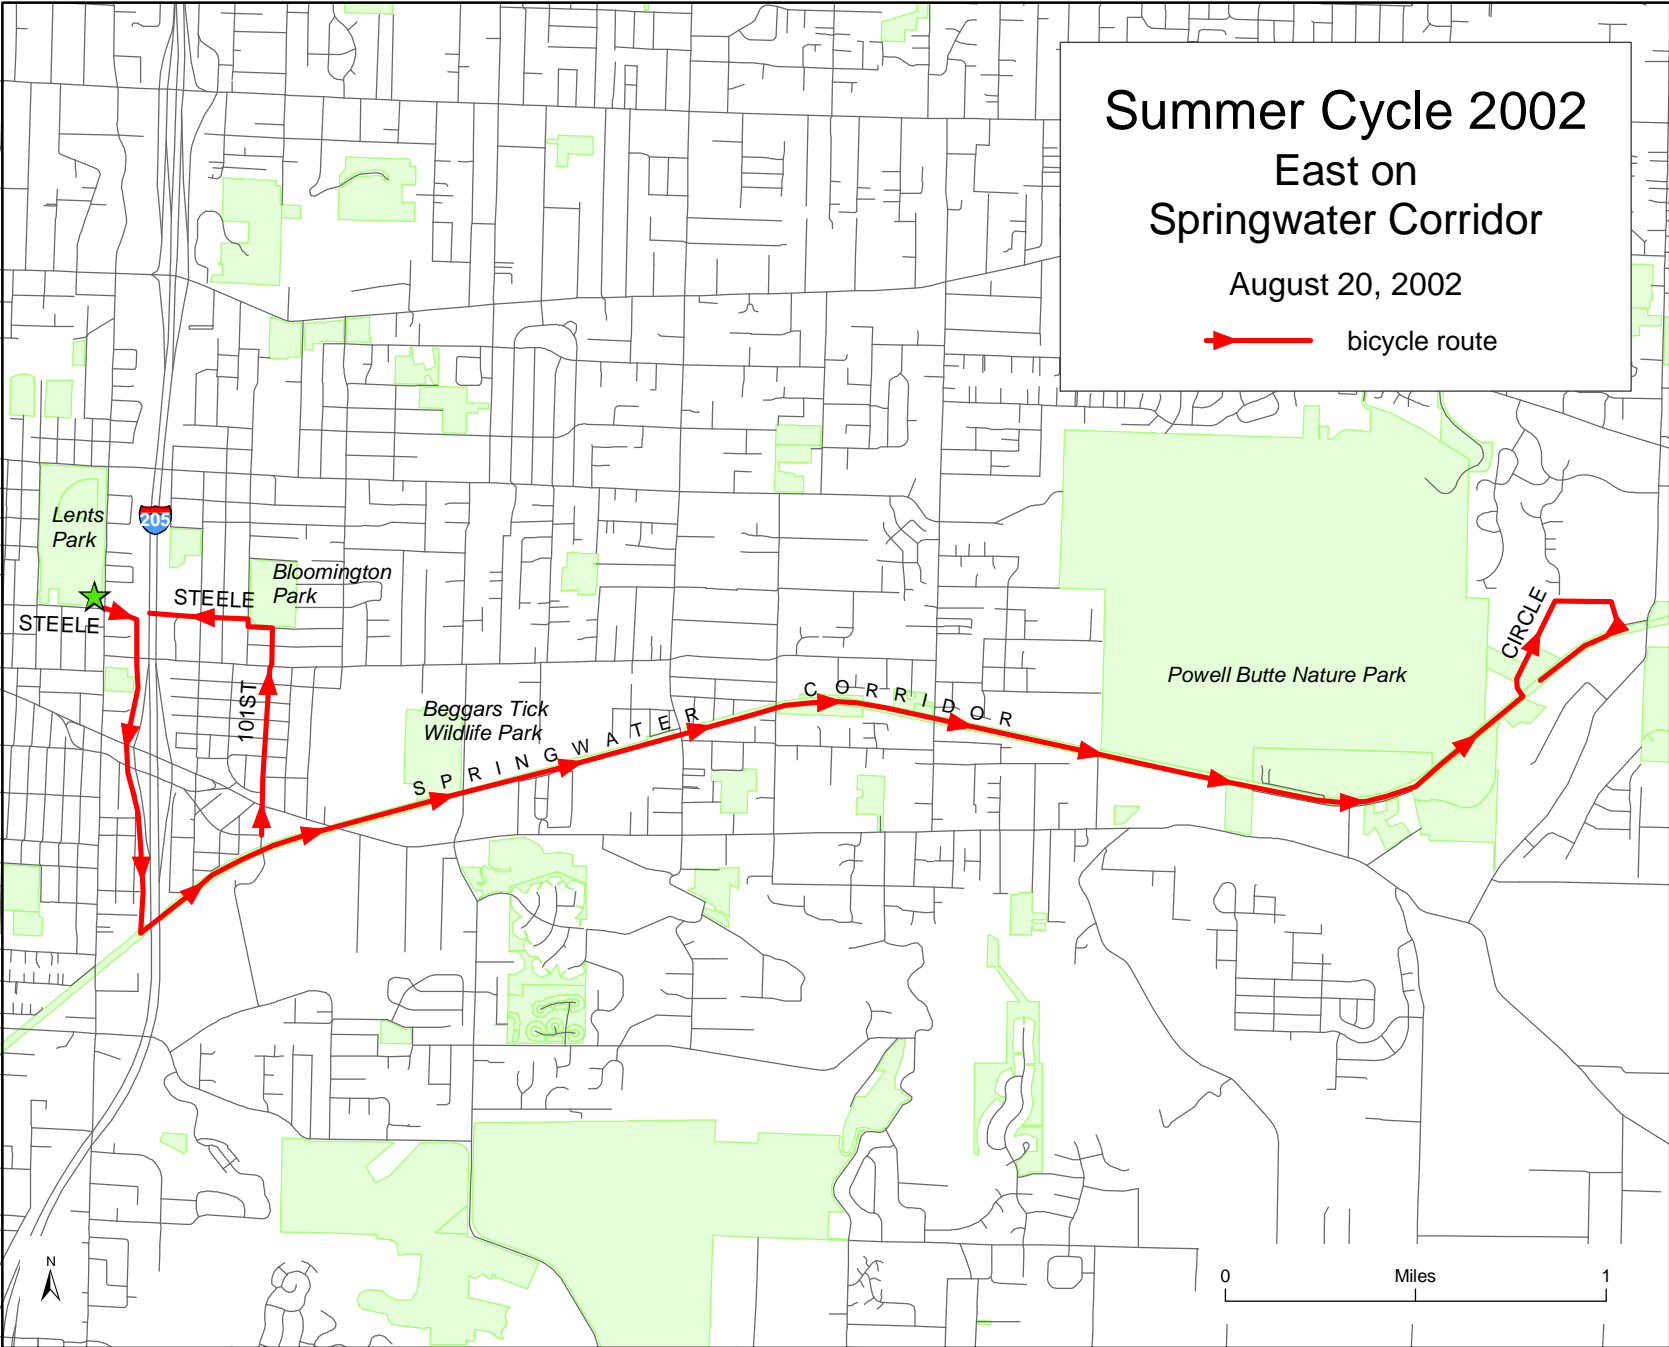

# Summer Cycle 2002

## East on Springwater Corridor

August 20, 2002

 bicycle route

# Going East on the Springwater Corridor

August 20, 2002

East on Steele	Across I-205
Right on I-205 bike path	
Left on Springwater Corridor	Past Beggars Tick/Powell Butte Nature Park
Left on Circle Drive	
Right on Springwater Corridor	
Right on 101 <sup>st</sup>	
Left on Steele	To Park