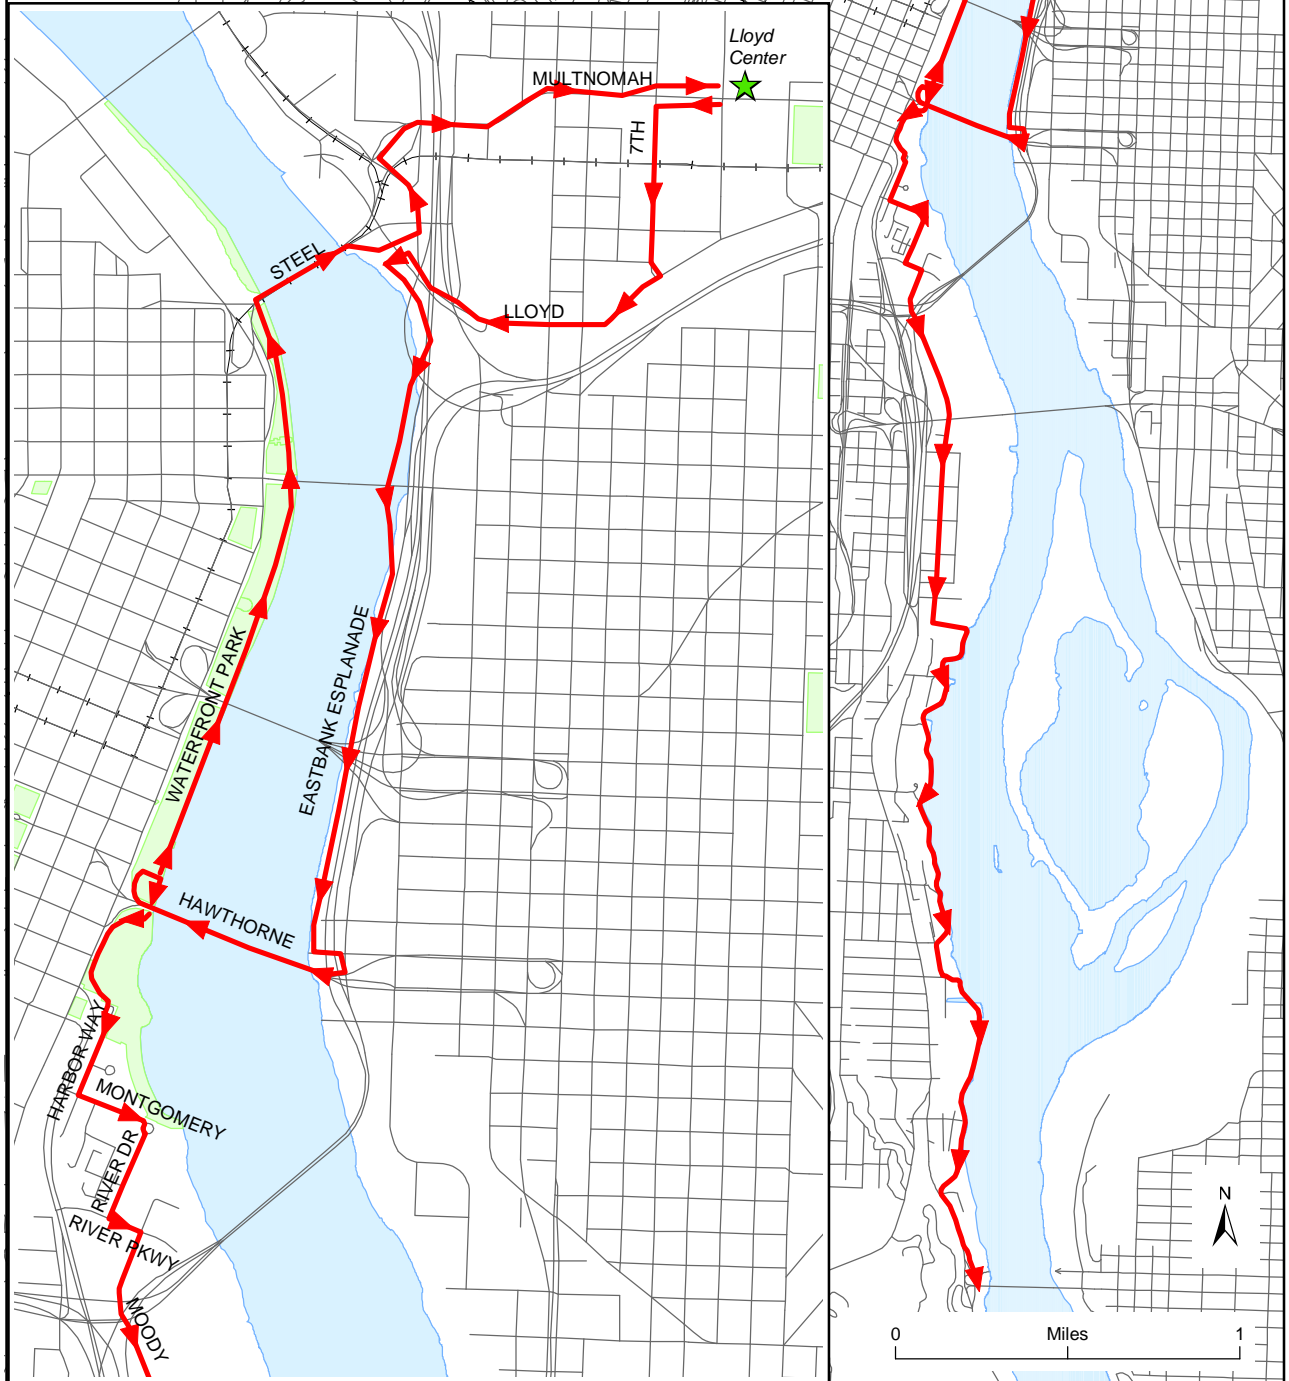

Summer Cycle 2002

Greenway

August 28, 2002

 bicycle route

Northeast - Greenway Trail

August 28, 2002

West on Multnomah

Left on 7th

Right on Lloyd Blvd

Left onto Eastbank Esplanade

Left up first ramp onto Hawthorne Bridge (westbound)

Cross Hawthorne Bridge

Turn at right fork on Hawthorne Bridge down to the Waterfront

Continue south on the Waterfront Park path

Turn off path onto Harbor Drive (behind RiverPlace)

Left on Montgomery

Right on Moody

Continue on Moody to Greenway Trail

Continue on Greenway Trail until 7:15pm or just before Sellwood Bridge

Turn around and go North on Greenway Trail

Continue onto Waterfront Park

Right onto Steel Bridge

Cross Bridge

Head up ramp at beginning of Eastbank Esplanade

North on Lloyd Blvd - turns into Interstate

Right on Multnomah to Plaza