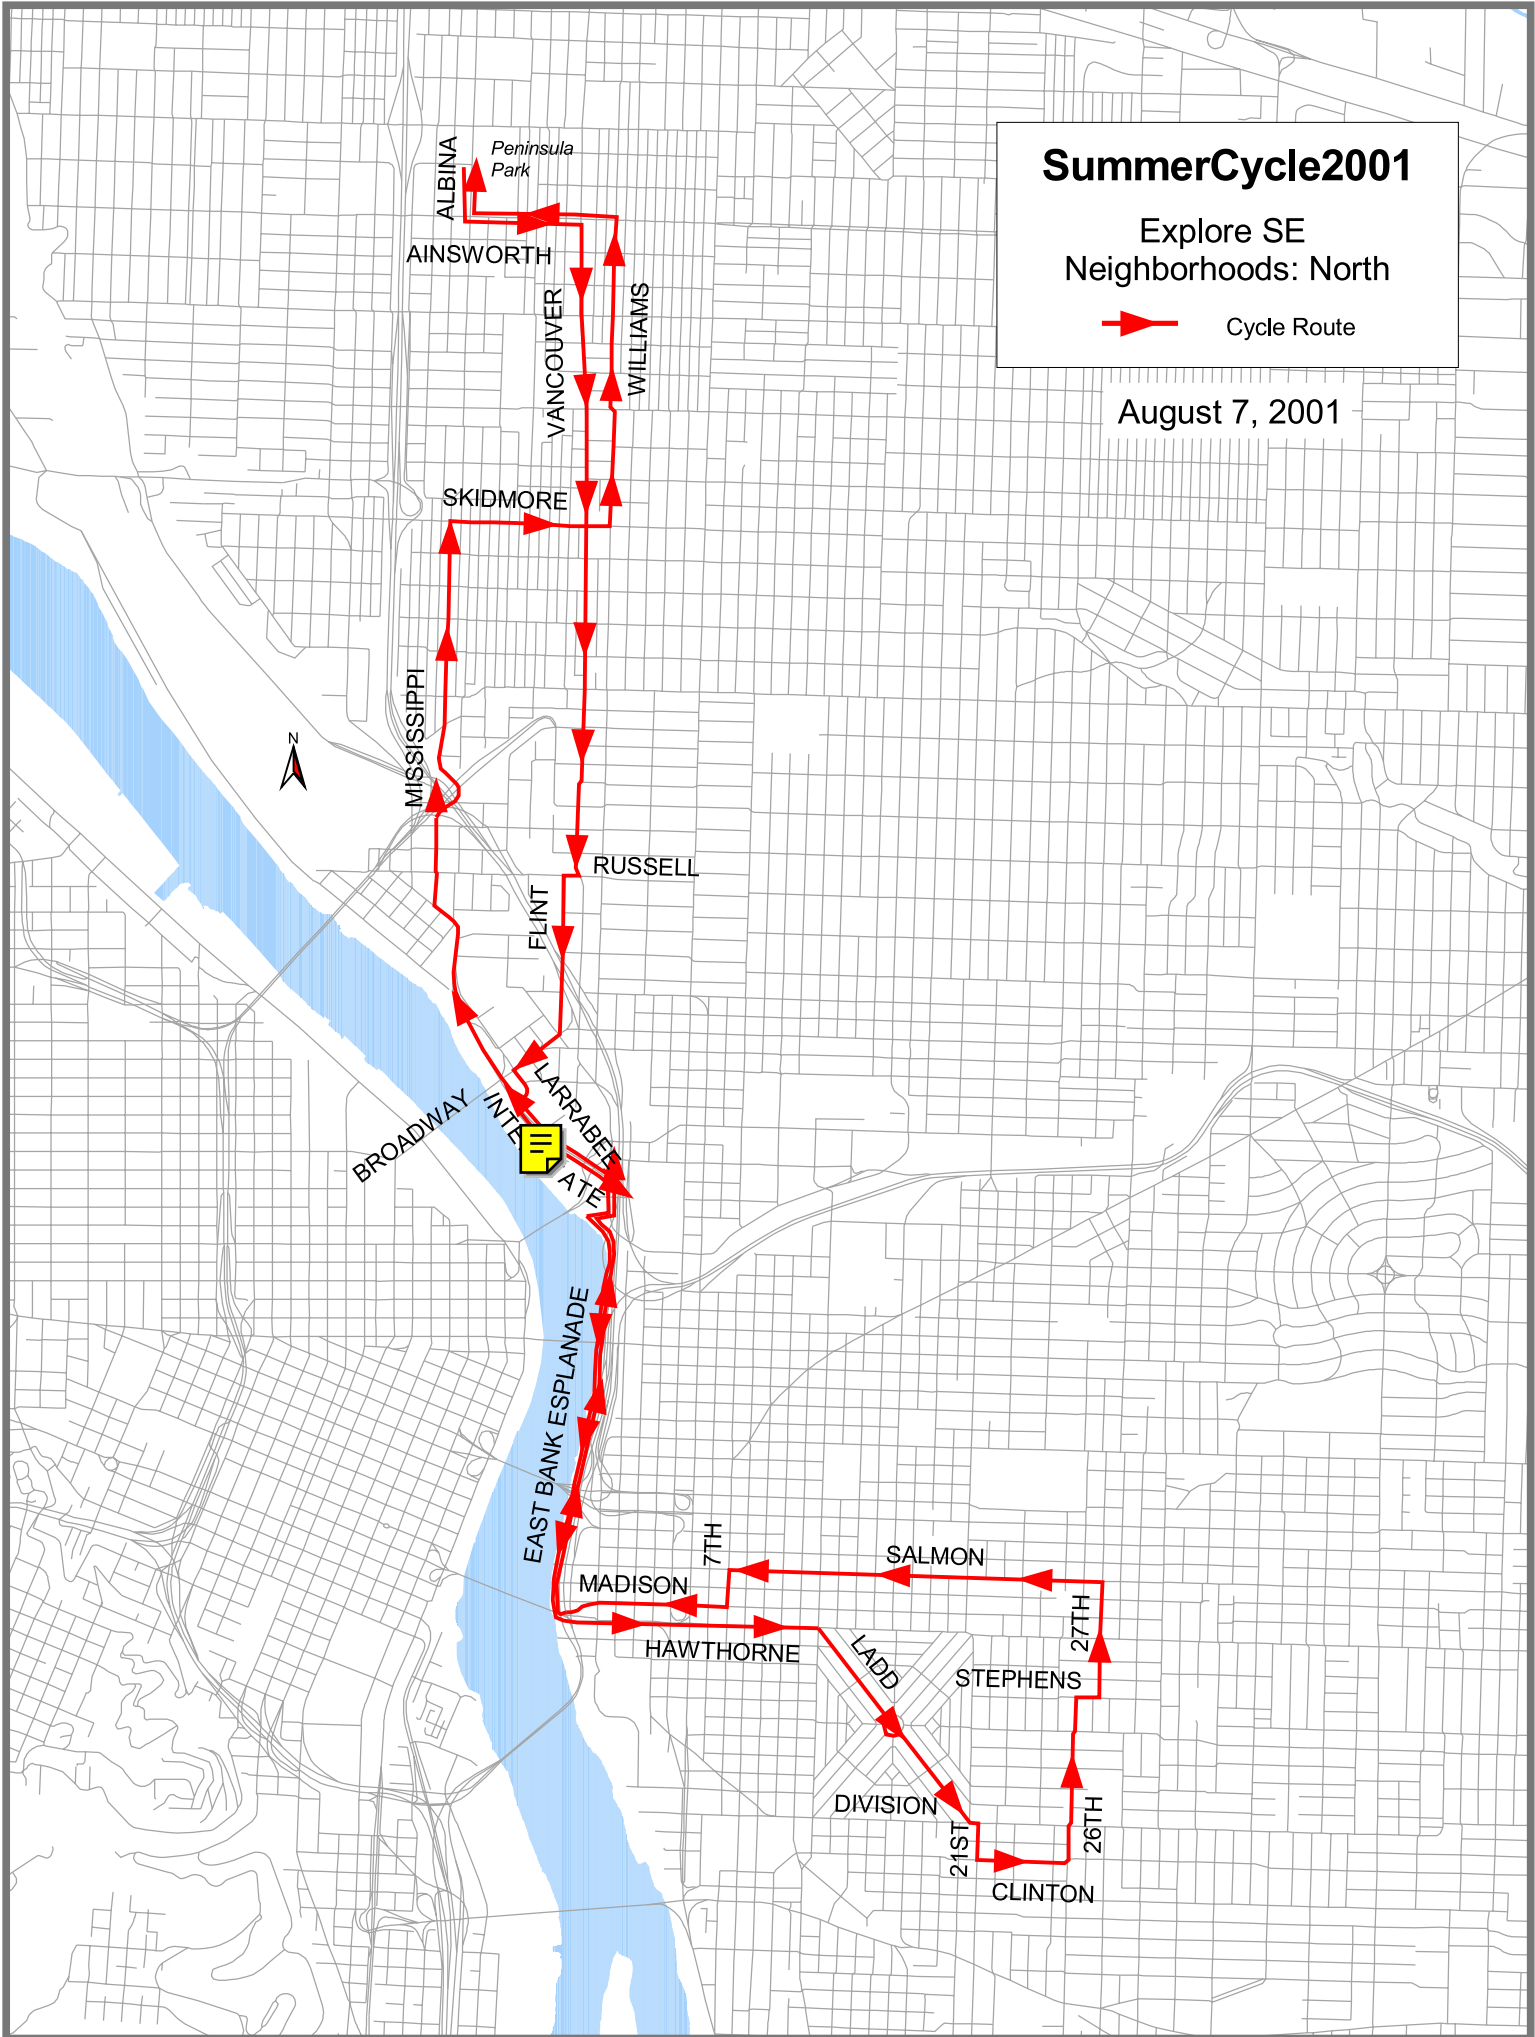

# SummerCycle2001

Explore SE  
Neighborhoods: North

 Cycle Route

August 7, 2001

## N Explore SE Neighborhoods

August 7, 2001

South on Albina

Left on Ainsworth

Right on Vancouver

Left on Russell

Right on 7th

Right on Lloyd Blvd.

Left onto Eastside Esplanade

Cross under Hawthorne Bridge to 2<sup>nd</sup> ramp up

East on Hawthorne Bridge

Continue on Hawthorne

Right on Ladd

Left on Division

Right on 21<sup>st</sup>

Left on Clinton

Left on 26<sup>th</sup>

Right on Stephens

Left on 27<sup>th</sup>

Left on Salmon

Left on 7<sup>th</sup>

Right on Madison

Take ramp to Eastside Esplanade - cross train tracks

Ramp up to Lloyd Blvd