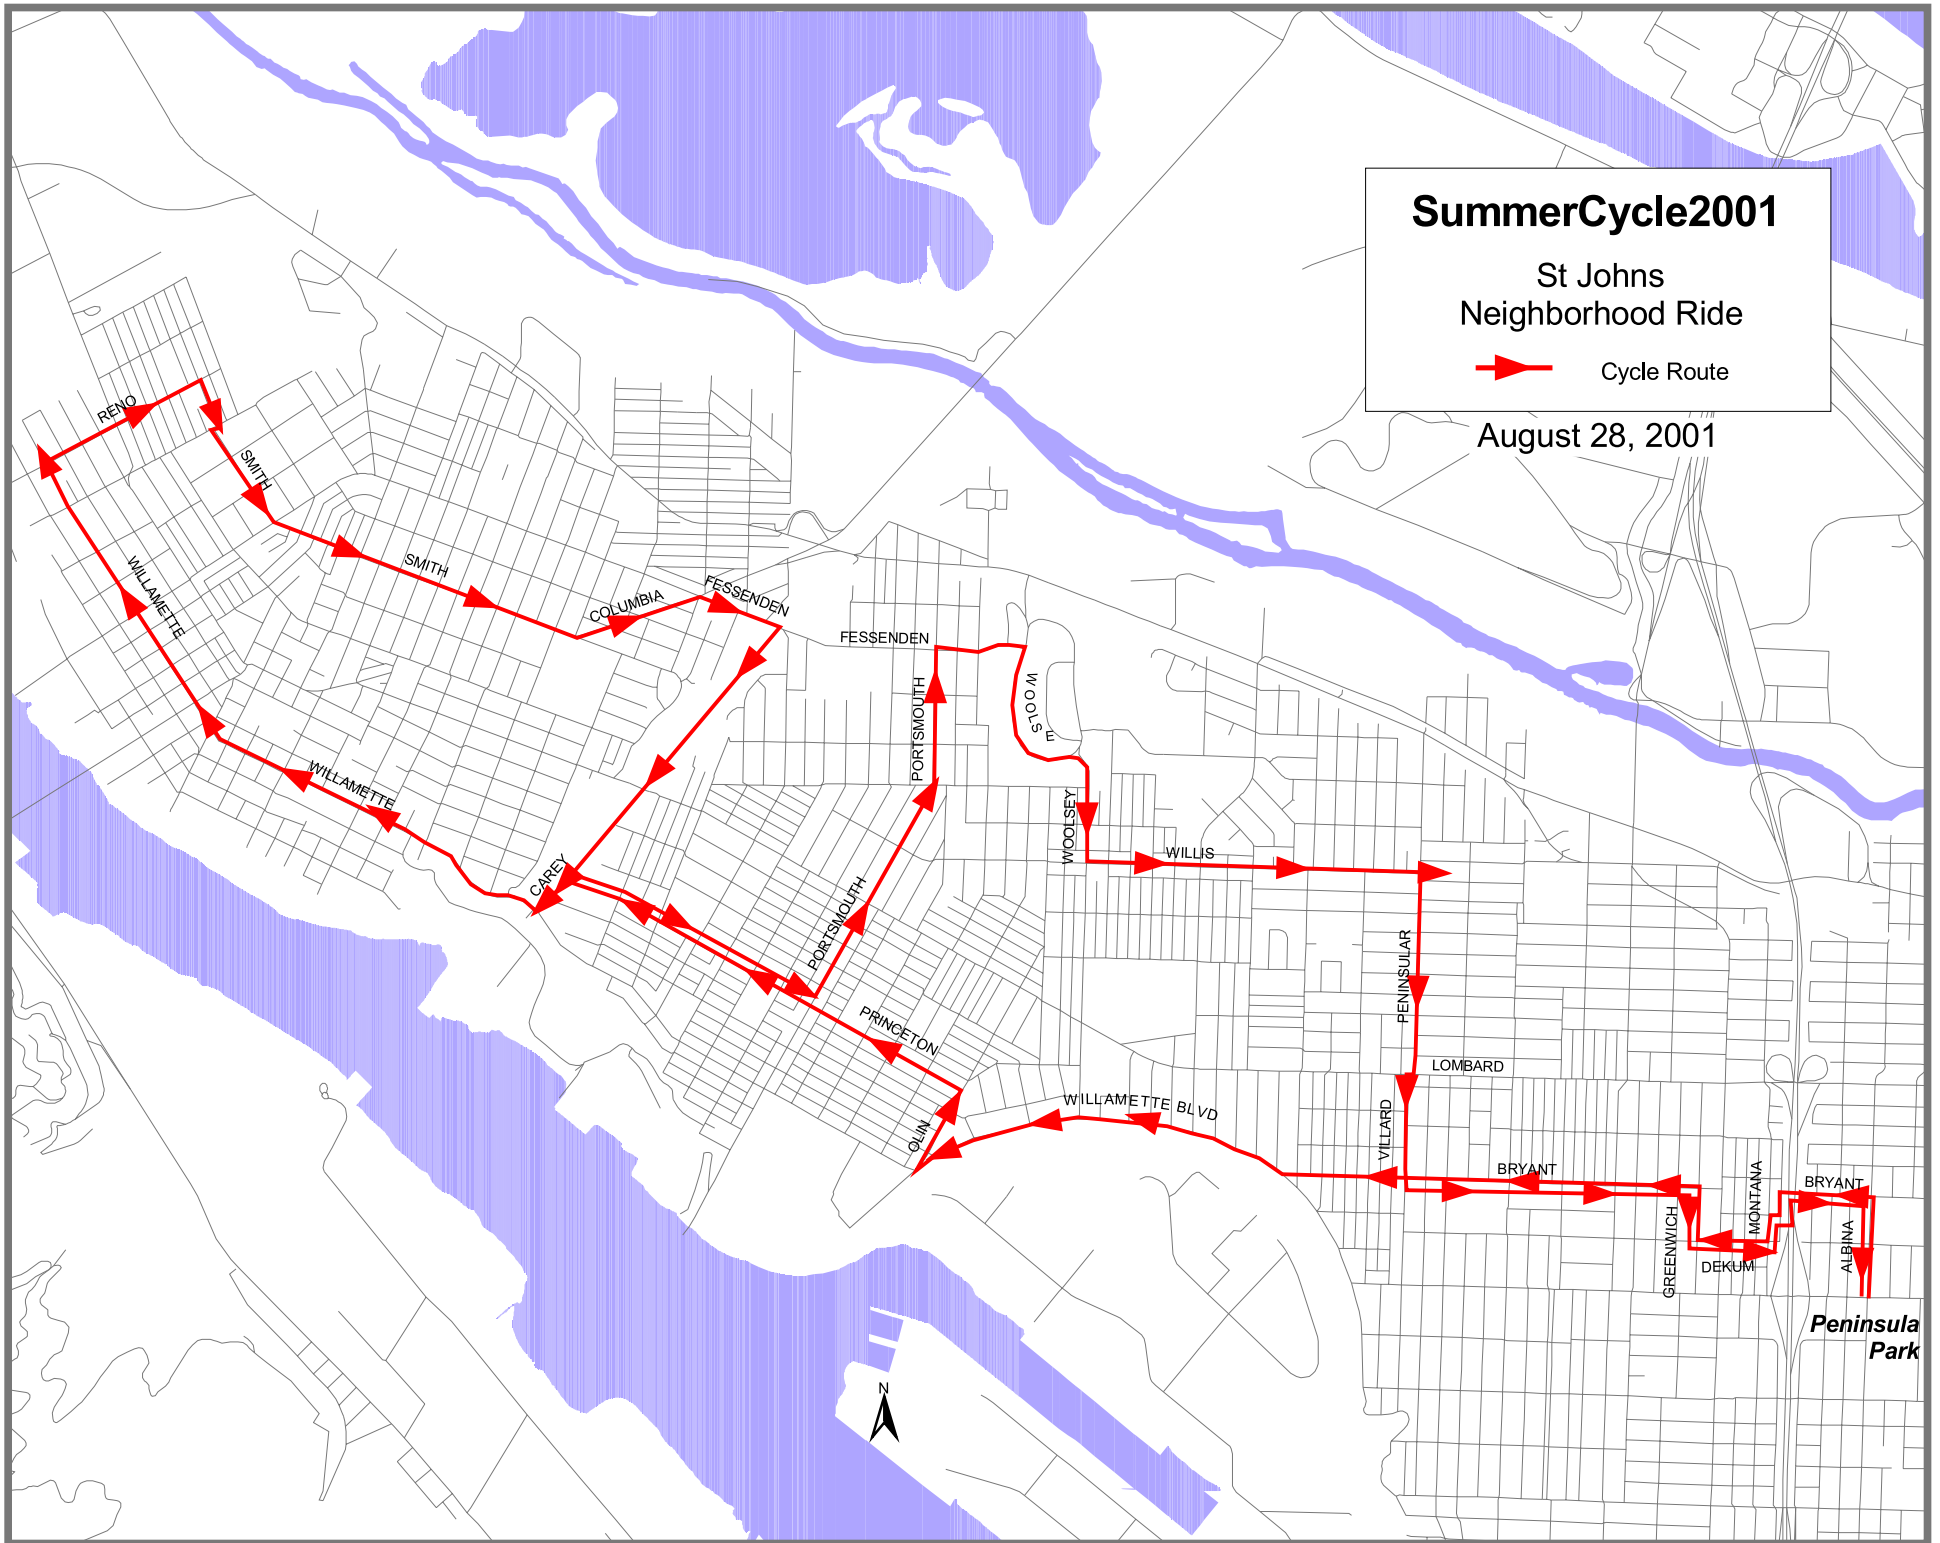

# SummerCycle2001

St Johns  
Neighborhood Ride

 Cycle Route

August 28, 2001

August 28, 2001  
North St. Johns Ride

North on Albina  
Left on Bryant over the overpass  
Left onto Montana  
Right on Dekum  
Right on Greenwich  
Left on Bryant  
Continue onto Willamette  
Right on Olin  
Left on Princeton  
Left on Carey  
Right on Willamette  
Right on Reno  
Right on Smith  
Left on Columbia  
Right on Fessenden  
Right on Peninsula Crossing  
Trail  
Left on Princeton  
Left on Portsmouth  
Right on Fessenden  
Right on Woolsey  
Left on Willis  
Right on Peninsular  
Jog Right at Lombard to Villard  
Left on Bryant  
Right on Greenwich  
Left on Dekum  
Left on Montana and make a  
right to overpass  
Continue on Bryant  
Right on Albina