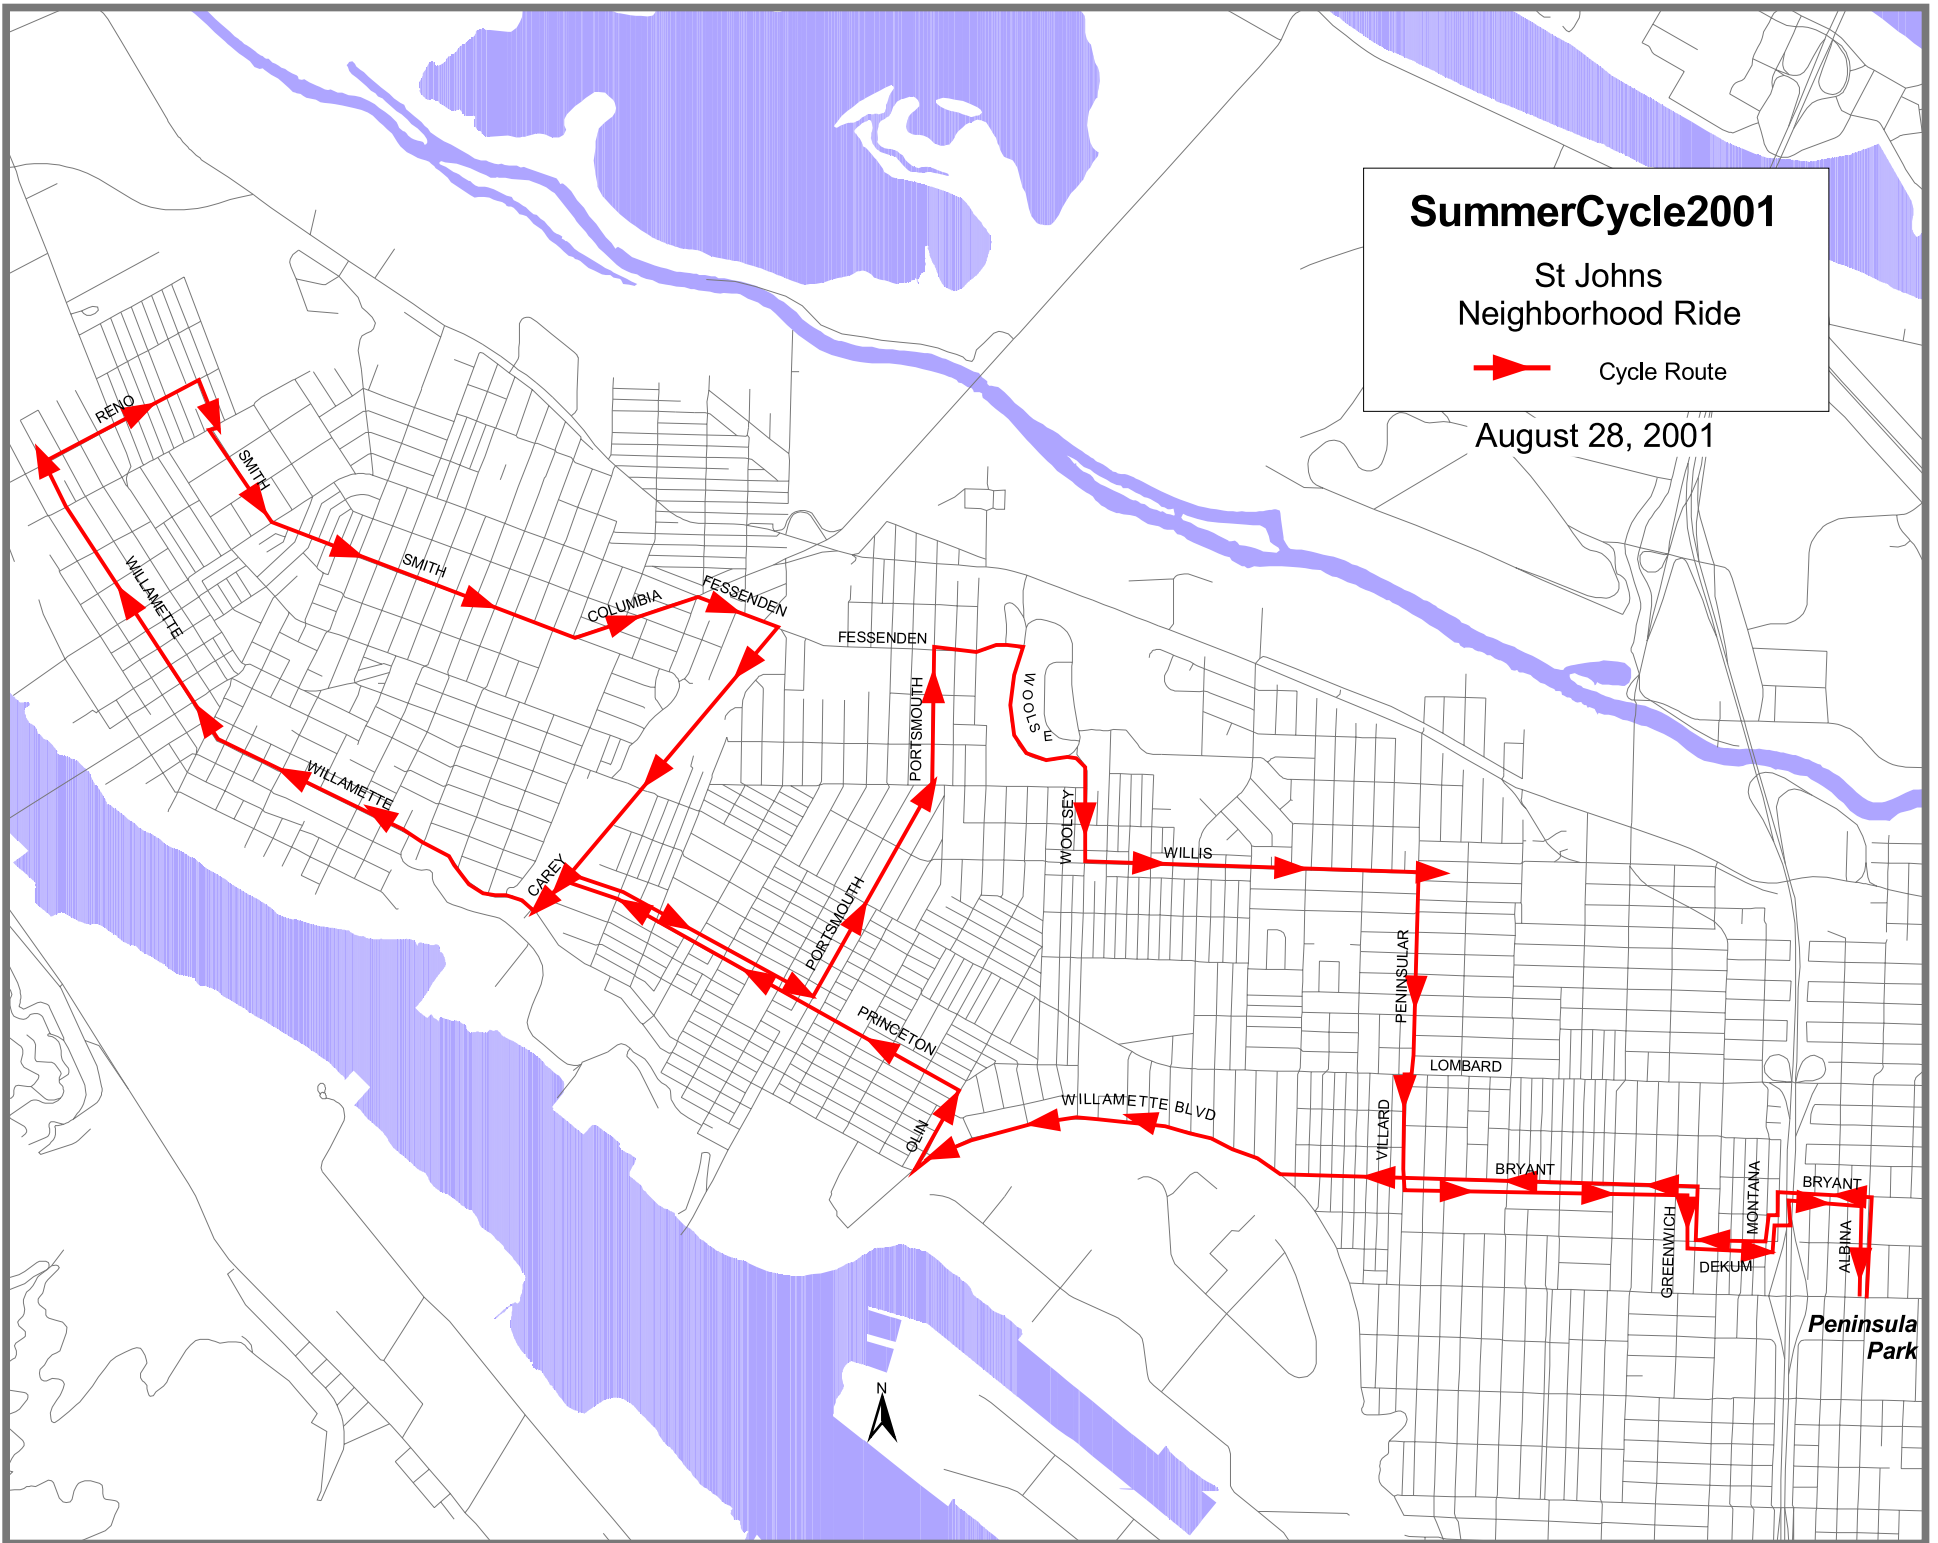

SummerCycle2001

St Johns
Neighborhood Ride

 Cycle Route

August 28, 2001

August 28, 2001
North St. Johns Ride

North on Albina
Left on Bryant over the overpass
Left onto Montana
Right on Dekum
Right on Greenwich
Left on Bryant
Continue onto Willamette
Right on Olin
Left on Princeton
Left on Carey
Right on Willamette
Right on Reno
Right on Smith
Left on Columbia
Right on Fessenden
Right on Peninsula Crossing
Trail
Left on Princeton
Left on Portsmouth
Right on Fessenden
Right on Woolsey
Left on Willis
Right on Peninsular
Jog Right at Lombard to Villard
Left on Bryant
Right on Greenwich
Left on Dekum
Left on Montana and make a
right to overpass
Continue on Bryant
Right on Albina