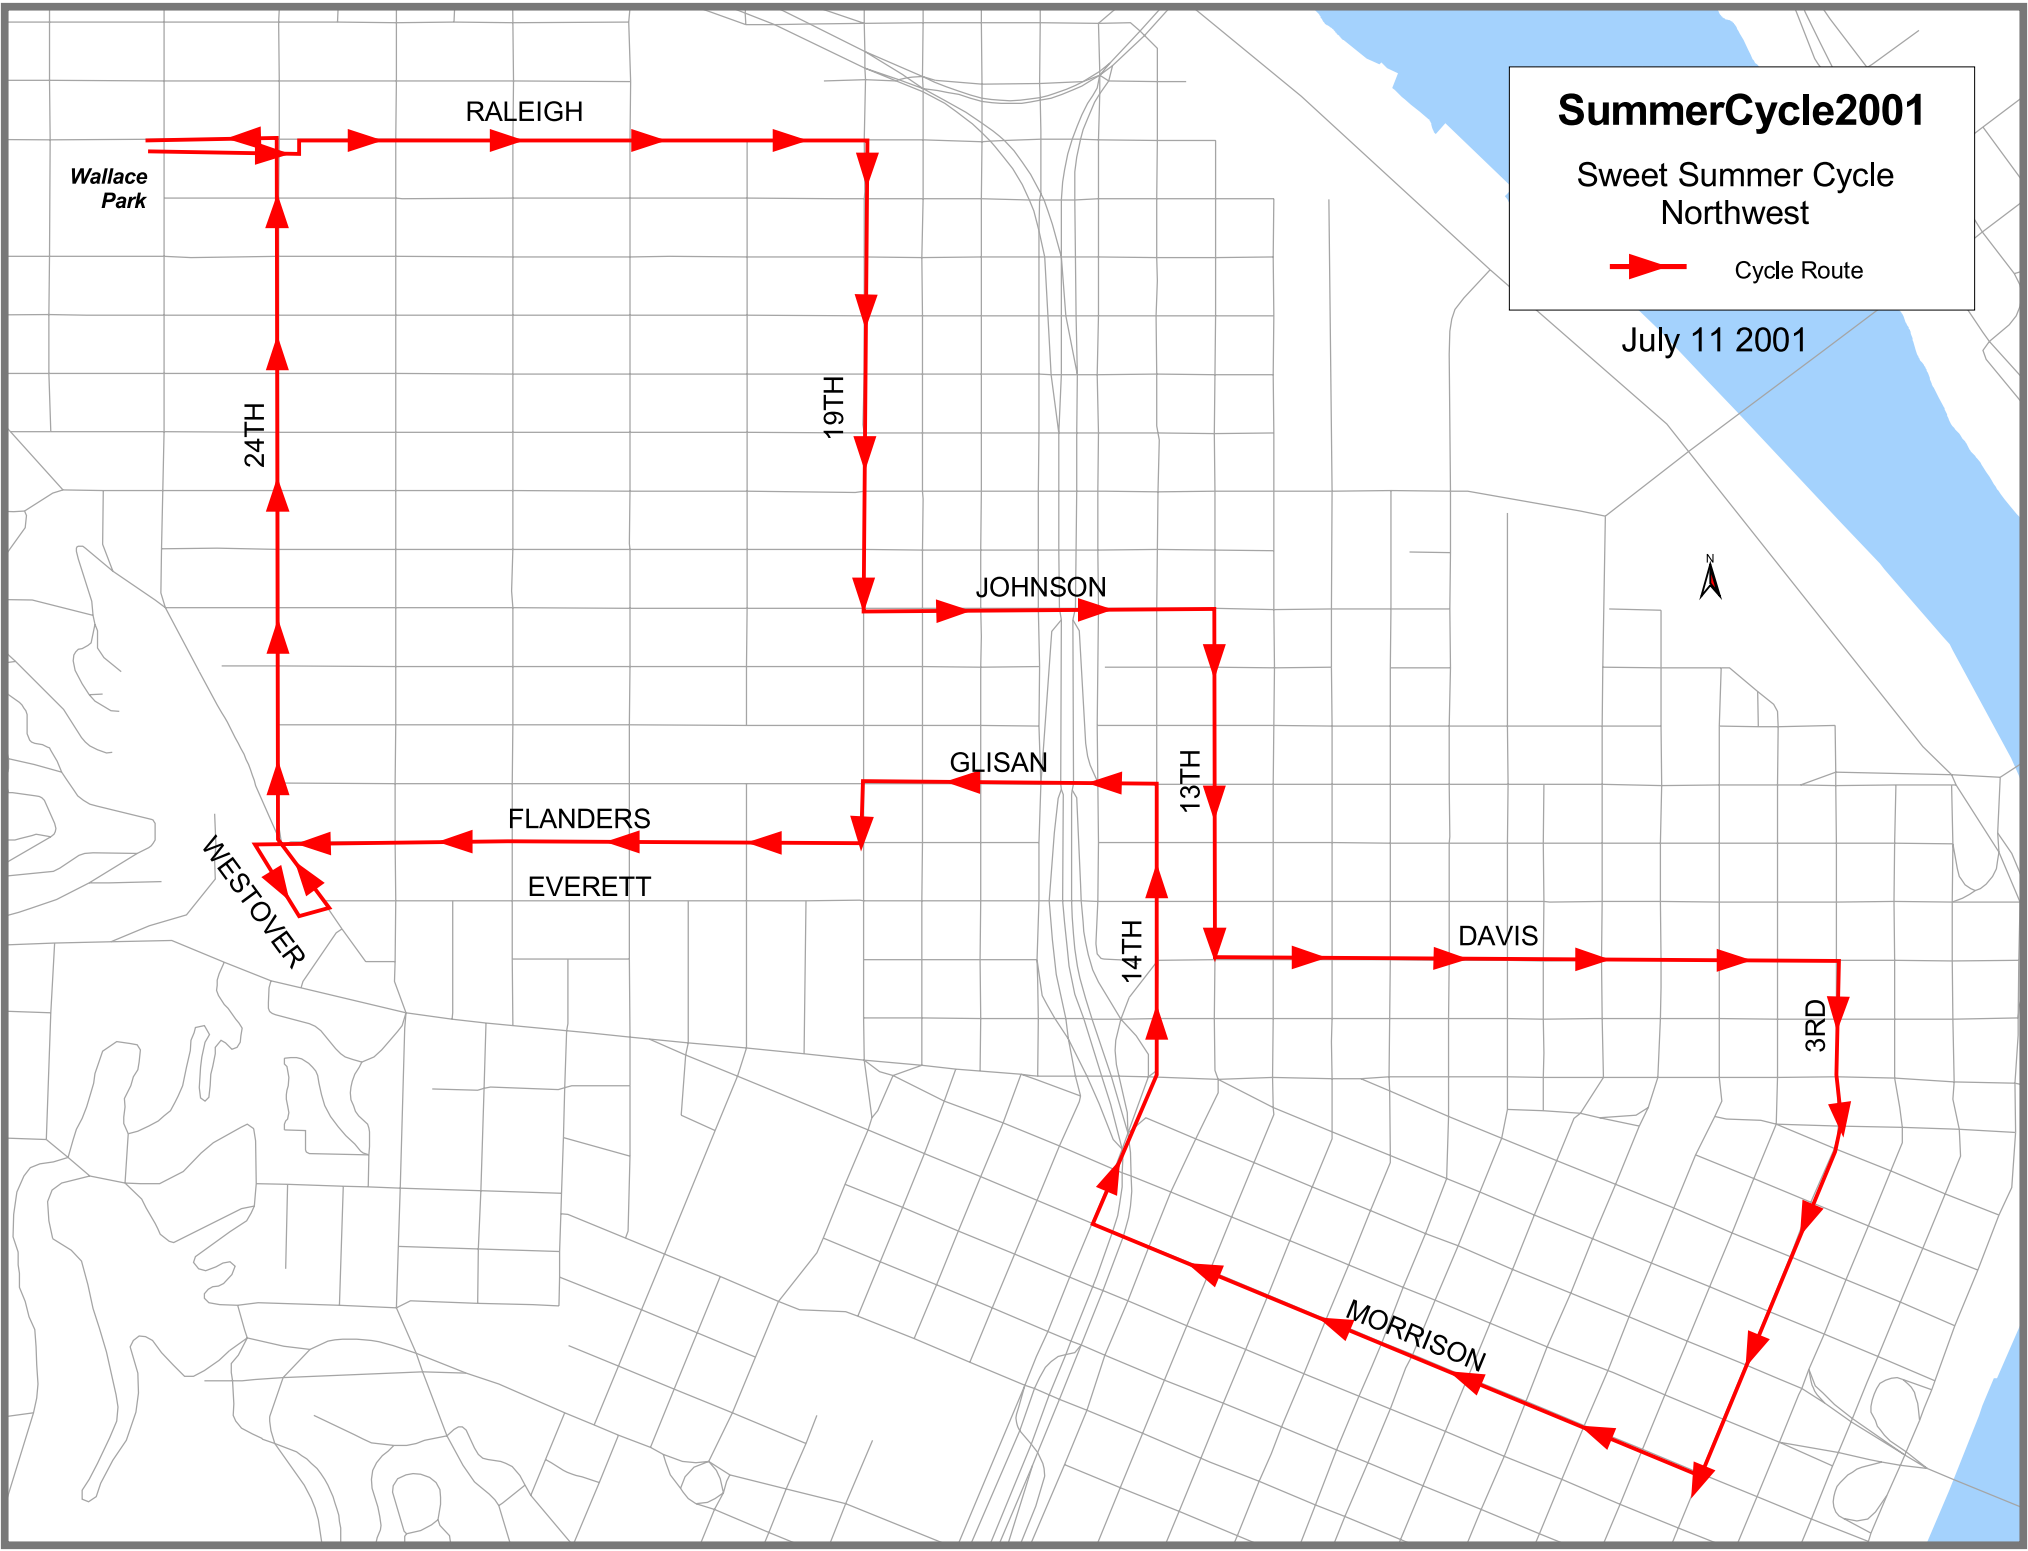

SummerCycle2001

Sweet Summer Cycle
Northwest

 Cycle Route

July 11 2001

Wallace
Park

RALEIGH

24TH

19TH

3RD

MORRISON

NE Sweet Summer Cycle

July 11, 2001

North on 33rd sidewalk

Left on Knott

Right on 27th

Left on Klickatat

Right on 24th to Marcos (3449 NE 24th)

Return on 24th to Klickatat

Right on Klickatat

Left on 18th

Right on Tillamook

Left on 16th

Right on Broadway to Peet's Coffee and Tea (1441 NE Broadway)

Continue west on Broadway

Right on 9th through Irving Park

Right on Skidmore

Left on 22nd to Chez What? (2203 NE Alberta)

Return on 22nd

Left on Skidmore

Right on 29th

Left on Mason

Left on 33rd