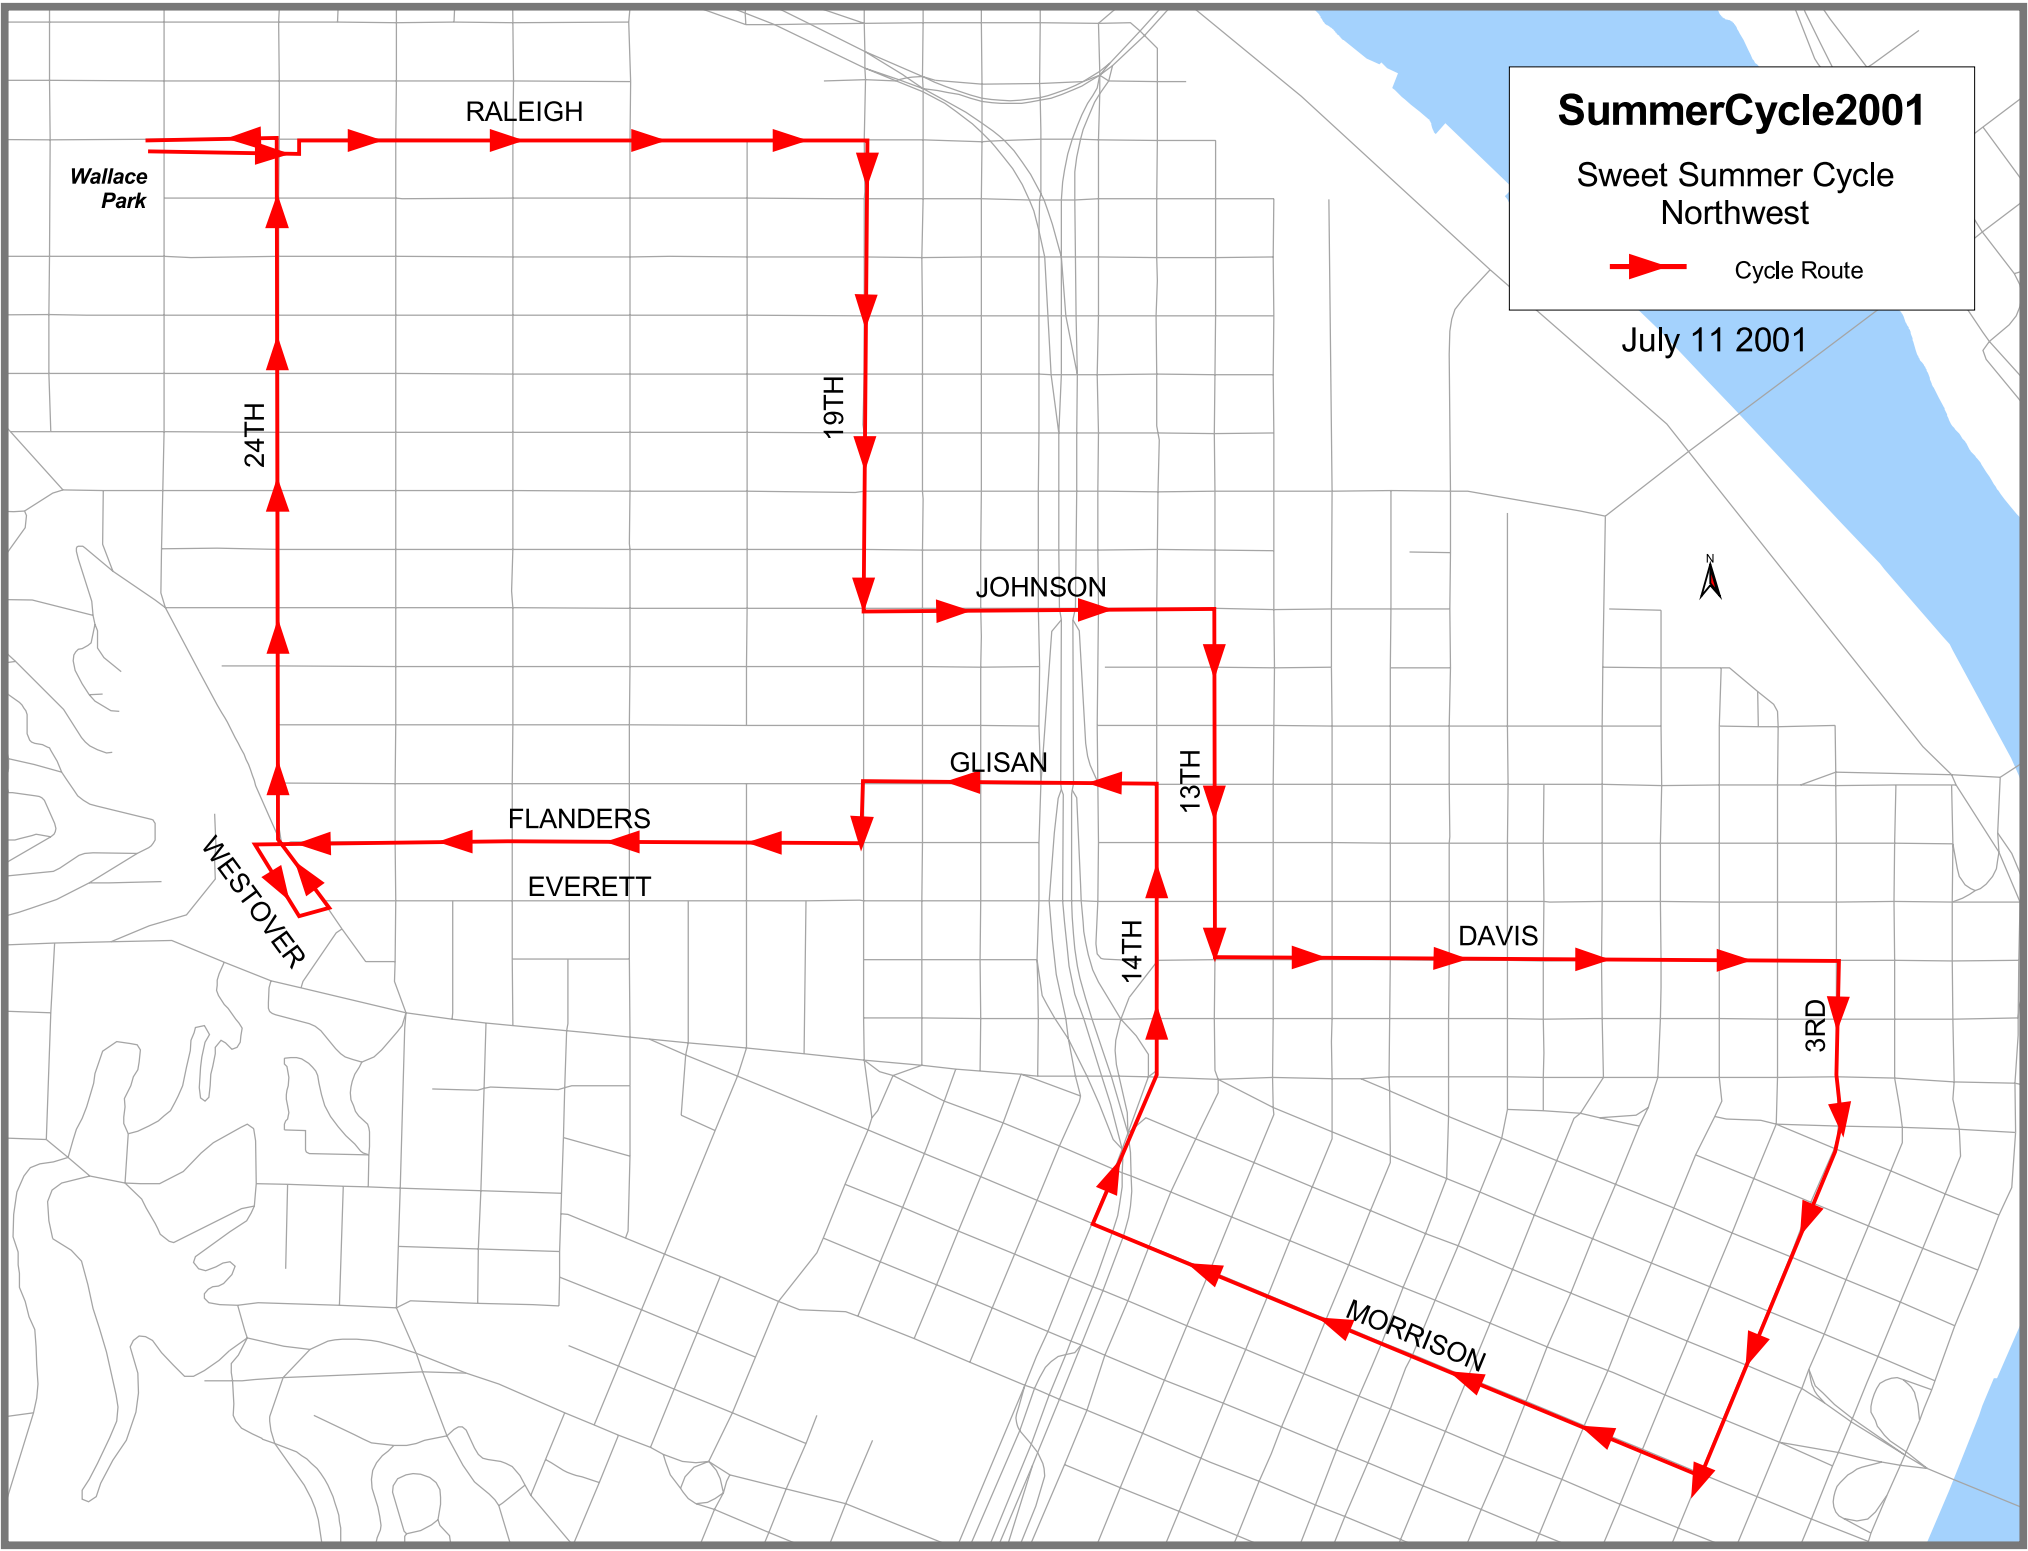

SummerCycle2001

Sweet Summer Cycle
Northwest

 Cycle Route

July 11 2001

Wallace
Park

RALEIGH

24TH

19TH

MORRISON

3RD

NE Sweet Summer Cycle

July 11, 2001

North on 33rd sidewalk

Left on Knott

Right on 27th

Left on Klickatat

Right on 24th to Marcos (3449 NE 24th)

Return on 24th to Klickatat

Right on Klickatat

Left on 18th

Right on Tillamook

Left on 16th

Right on Broadway to Peet's Coffee and Tea (1441 NE Broadway)

Continue west on Broadway

Right on 9th through Irving Park

Right on Skidmore

Left on 22nd to Chez What? (2203 NE Alberta)

Return on 22nd

Left on Skidmore

Right on 29th

Left on Mason

Left on 33rd