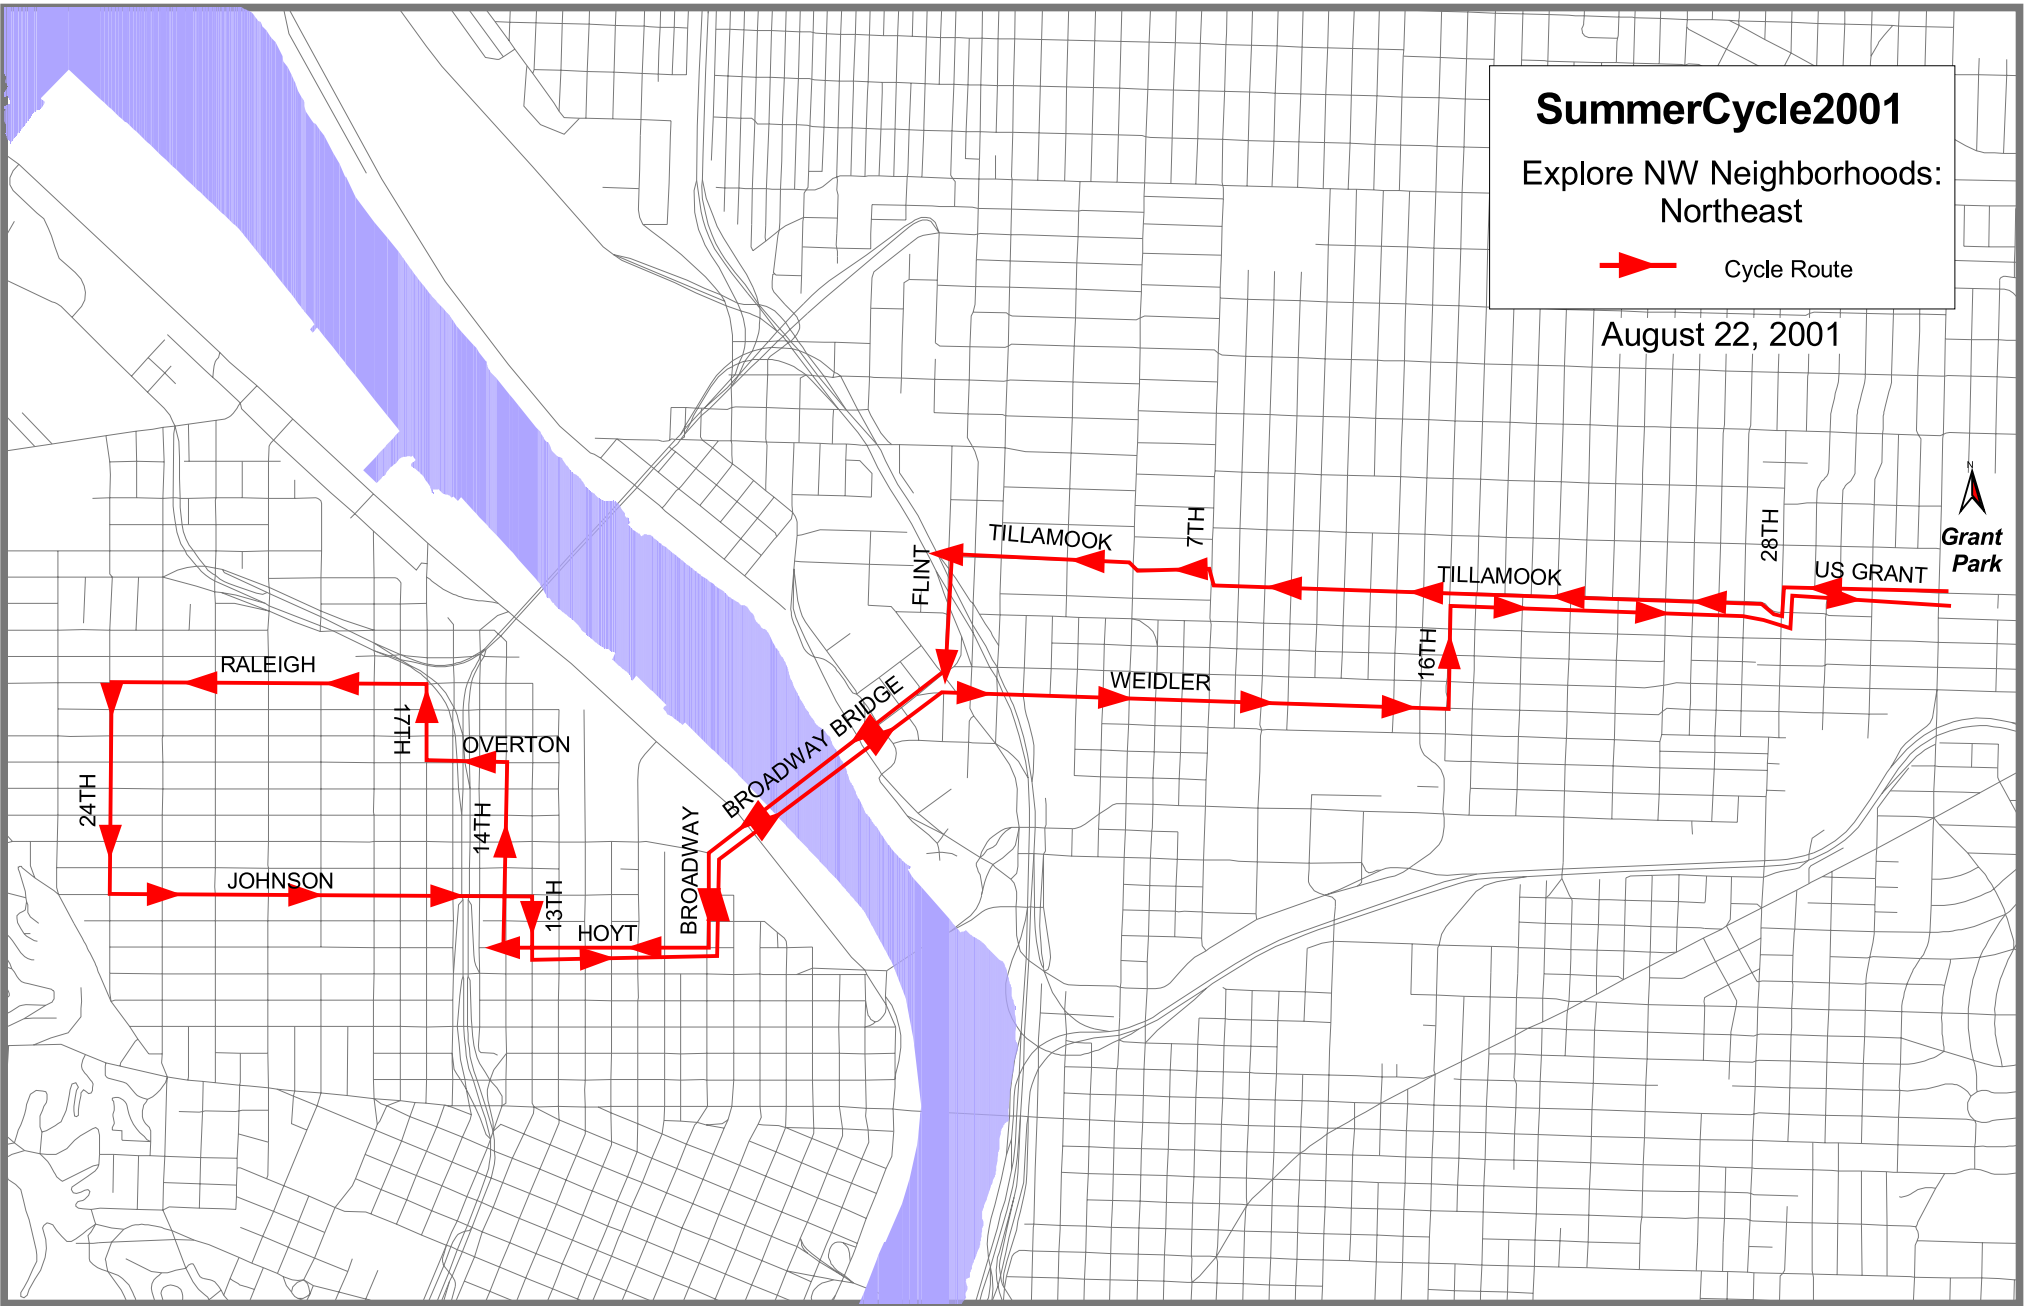

SummerCycle2001

Explore NW Neighborhoods:
Northeast

 Cycle Route

August 22, 2001

Grant
Park

August 22, 2001
NE Explore NW Neighborhoods

West on US Grant

(Show signal loop detector)

Left on 28th

Right on Tillamook

Left on Flint (Stop at Broadway)

Right on Broadway across bridge

Continue on Broadway

Right on Hoyt (Stop at 14th)

Right on 14th

Left on Overton

Right on 18th

Left on Raleigh

Left on 24th (Stop at Johnson)

Left on Johnson

Right on 13th

Left on Hoyt

Left on Broadway across bridge

(Stop at Blue Bike lane – on the sidewalk out of the way)

Continue on Weidler

Left on 16th

Right on Tillamook

Left on 28th

Right on US Grant