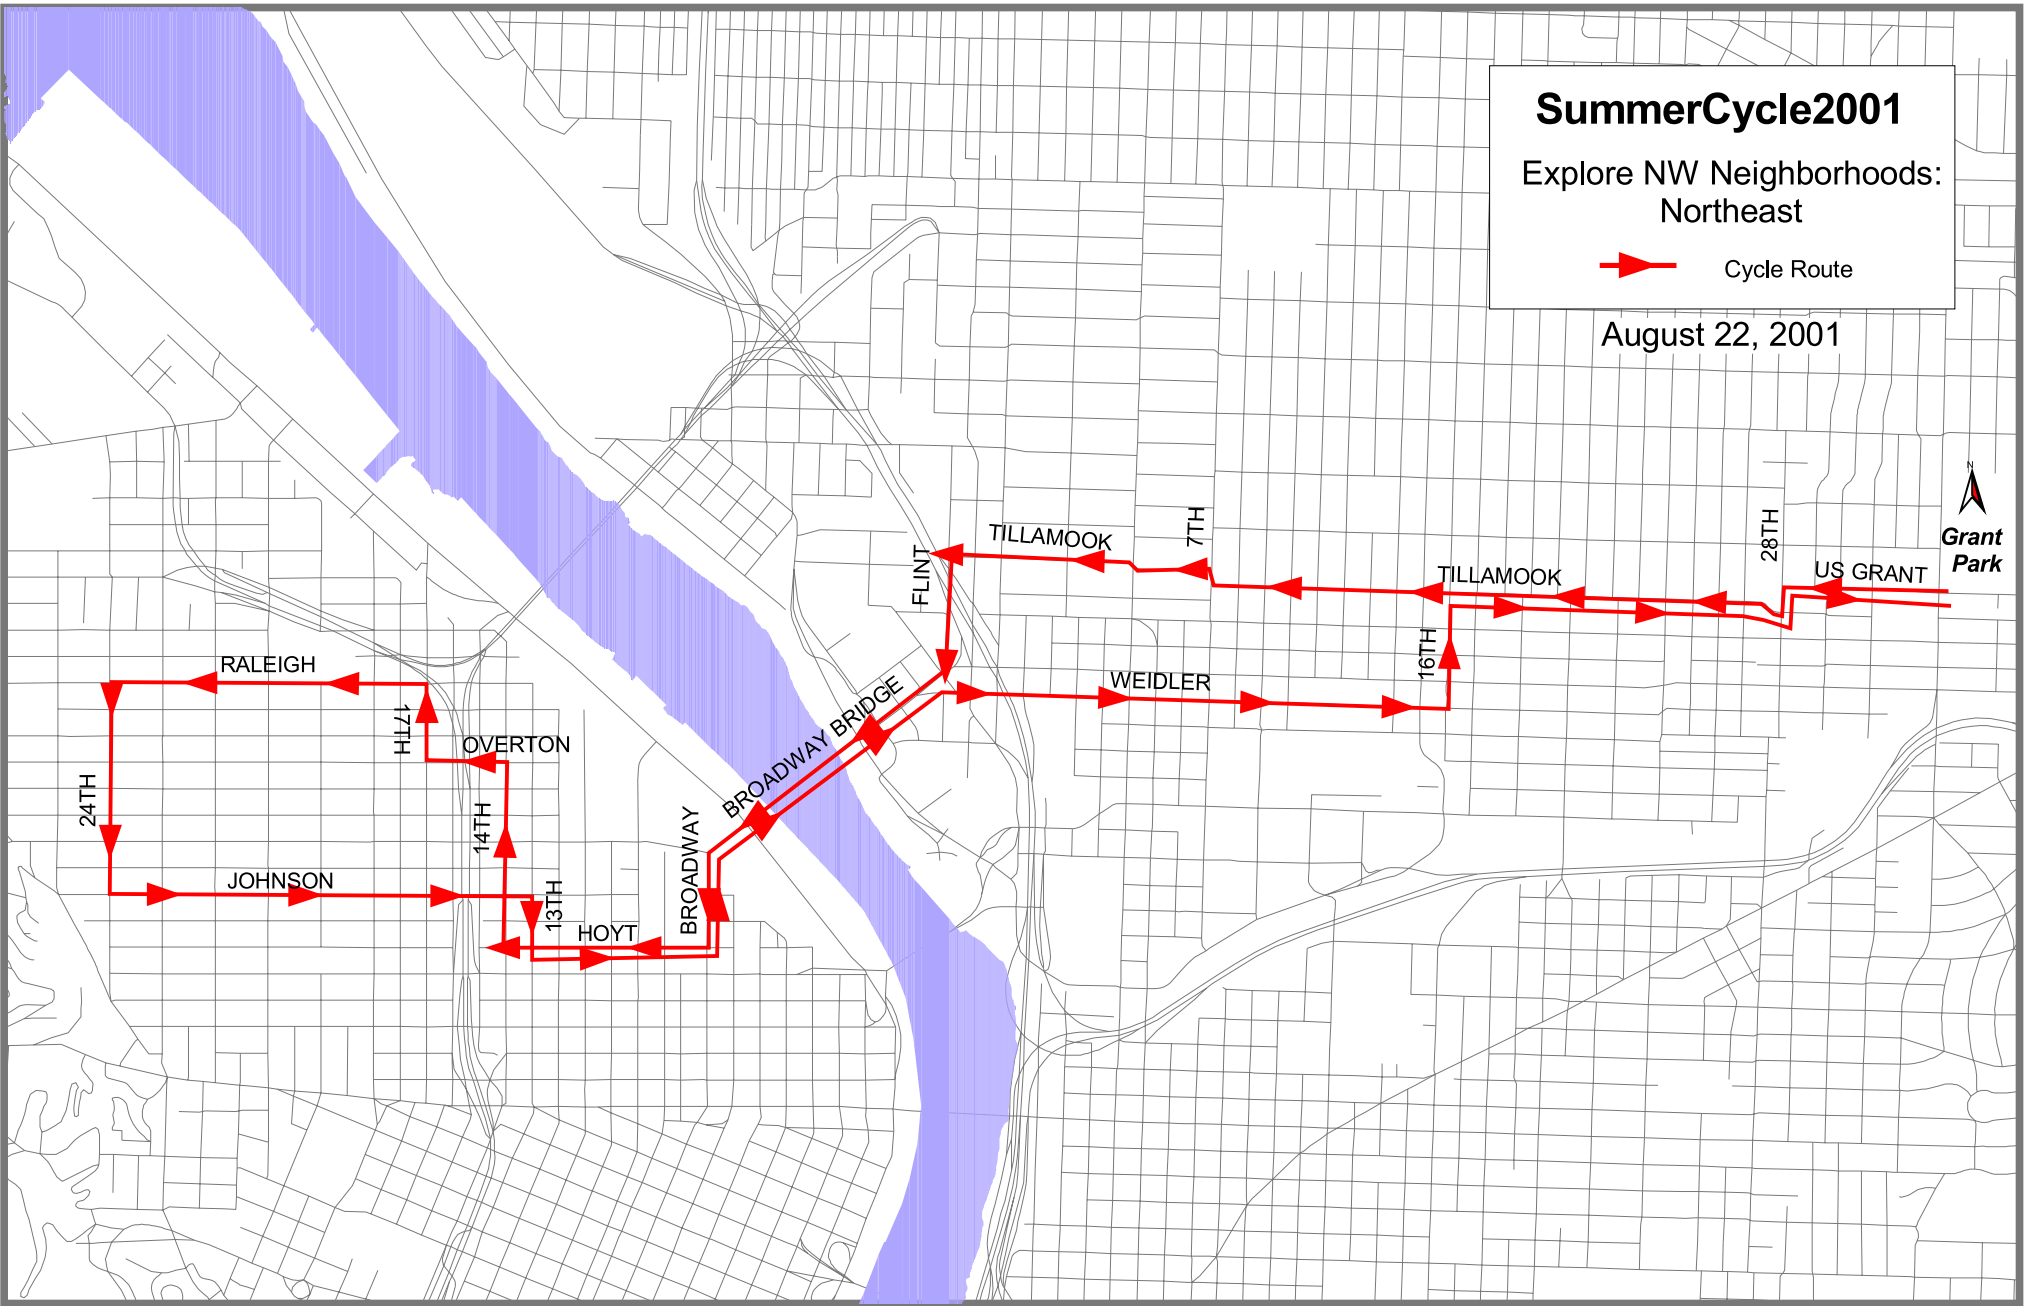

SummerCycle2001

Explore NW Neighborhoods:
Northeast

 Cycle Route

August 22, 2001

August 22, 2001
NE Explore NW Neighborhoods

West on US Grant

(Show signal loop detector)

Left on 28th

Right on Tillamook

Left on Flint (Stop at Broadway)

Right on Broadway across bridge

Continue on Broadway

Right on Hoyt (Stop at 14th)

Right on 14th

Left on Overton

Right on 18th

Left on Raleigh

Left on 24th (Stop at Johnson)

Left on Johnson

Right on 13th

Left on Hoyt

Left on Broadway across bridge

(Stop at Blue Bike lane – on the sidewalk out of the way)

Continue on Weidler

Left on 16th

Right on Tillamook

Left on 28th

Right on US Grant