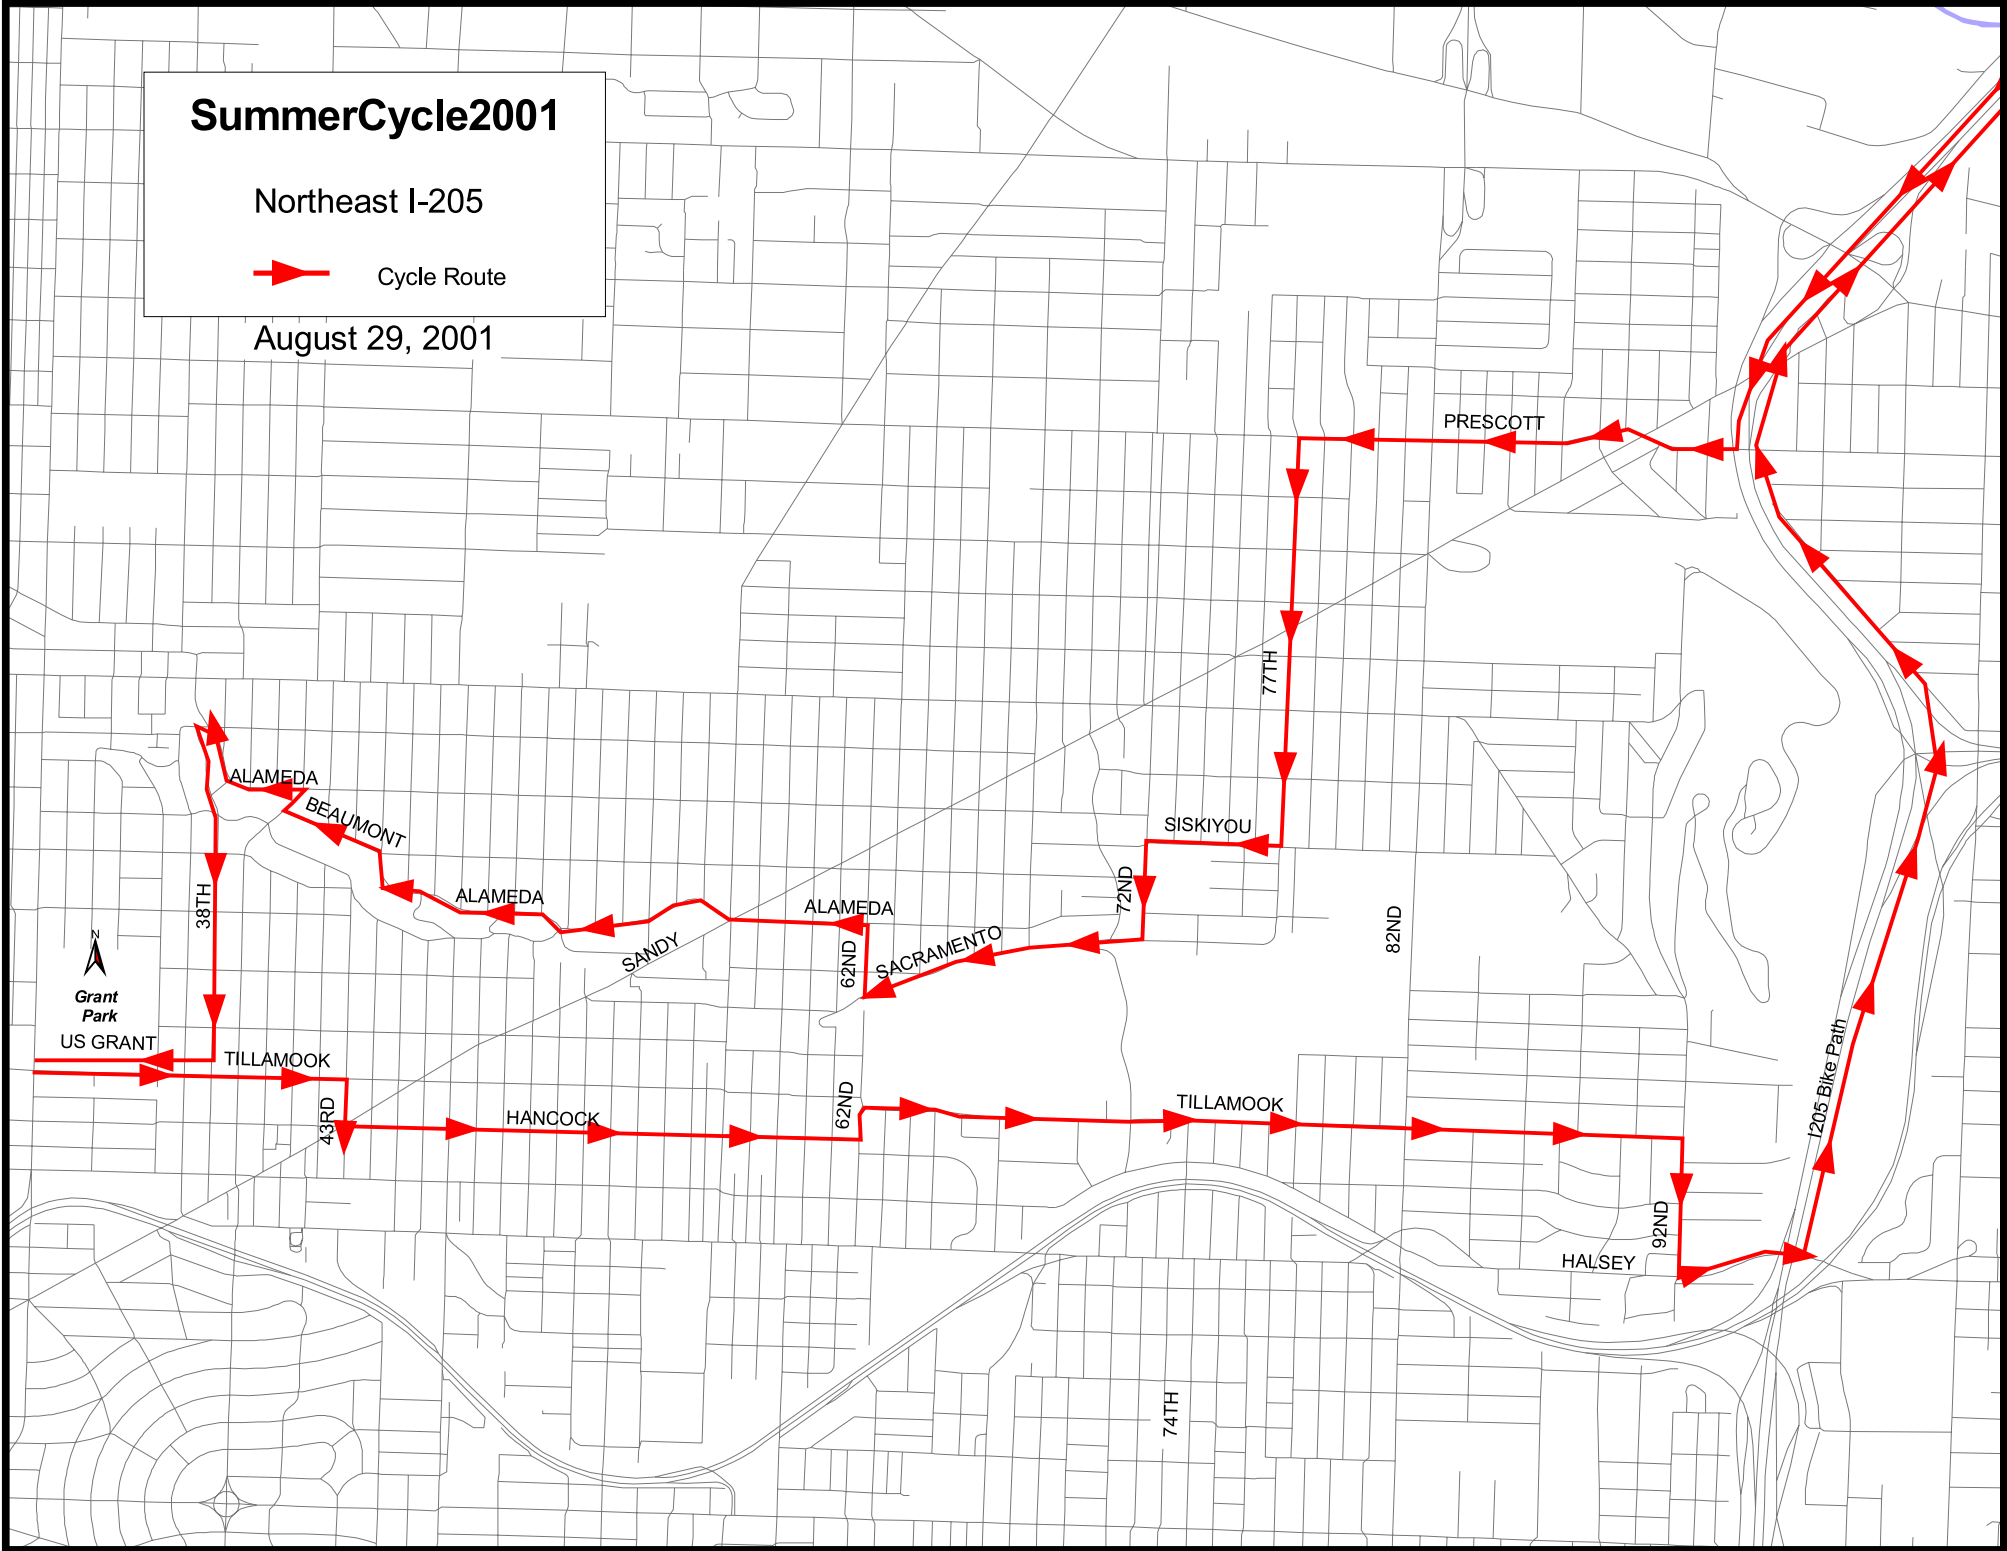

SummerCycle2001

Northeast I-205

 Cycle Route

August 29, 2001

August 29, 2001
NE I-205 Path Ride

East on U.S. Grant/Tillamook
Right on 43rd
Left on Hancock
Left on 62nd
Right on Tillamook
Right on 92nd
Left onto the I-205 bike path
Turn around at 10:25am
South on I-205 path
Right on Prescott
Left on 77th
Right on Siskiyou
Left on 72nd
Right on Sacramento
Right on 62nd
Left on Alameda
Jog right on Beaumont to Alameda
Left on 38th
Right on U.S. Grant