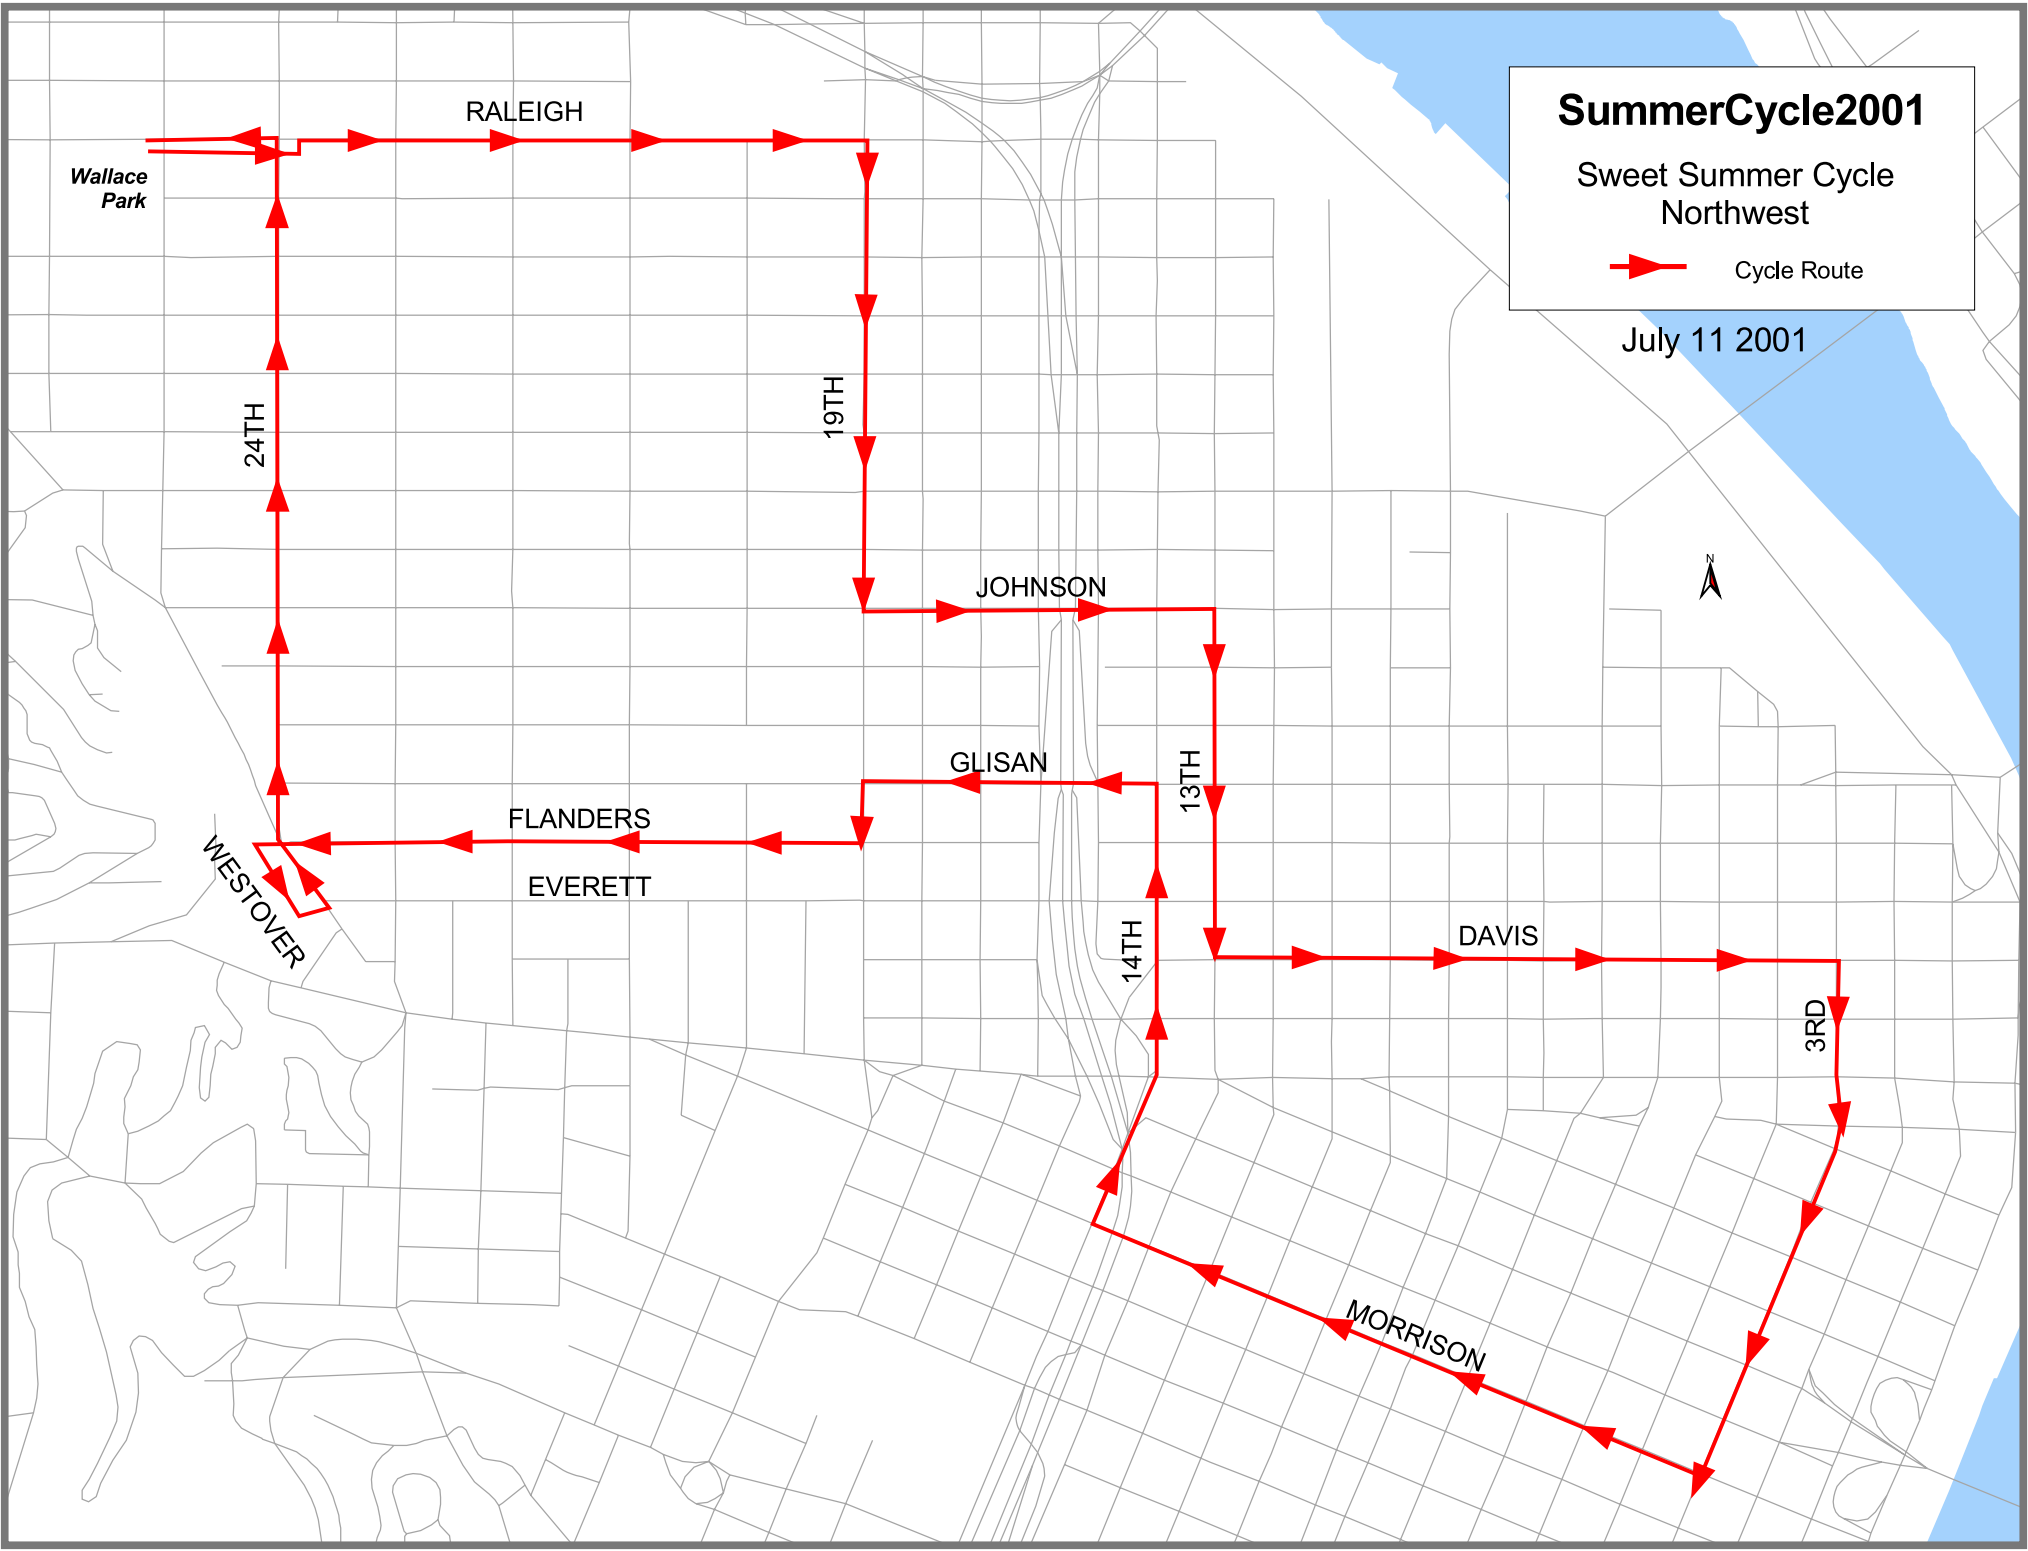

# SummerCycle2001

Sweet Summer Cycle  
Northwest

 Cycle Route

July 11 2001

Wallace  
Park

RALEIGH

24TH

19TH

MORRISON

3RD

NW Sweet Summer Cycle

July 11, 2001

East on Raliegh

Right on 19<sup>th</sup>

Left on Johnson

Right on 13<sup>th</sup> to Little Wing Café (529 NW 13<sup>th</sup>)

Continue south on 13<sup>th</sup>

Left on Davis

Right on 3<sup>rd</sup>

Right on Morrison to Three Lion's Bakery (1138 SW Morrison)

Continue west on Morrison

Right on 14<sup>th</sup>

Left on Glisan

Left on 19<sup>th</sup>

Right on Flanders

Left on 24<sup>th</sup> up on sidewalk

Left on Westover

Left on Everett to Ben and Jerry's at Uptown Center

Back north on 24<sup>th</sup>

Left on Raliegh to Wallace Park