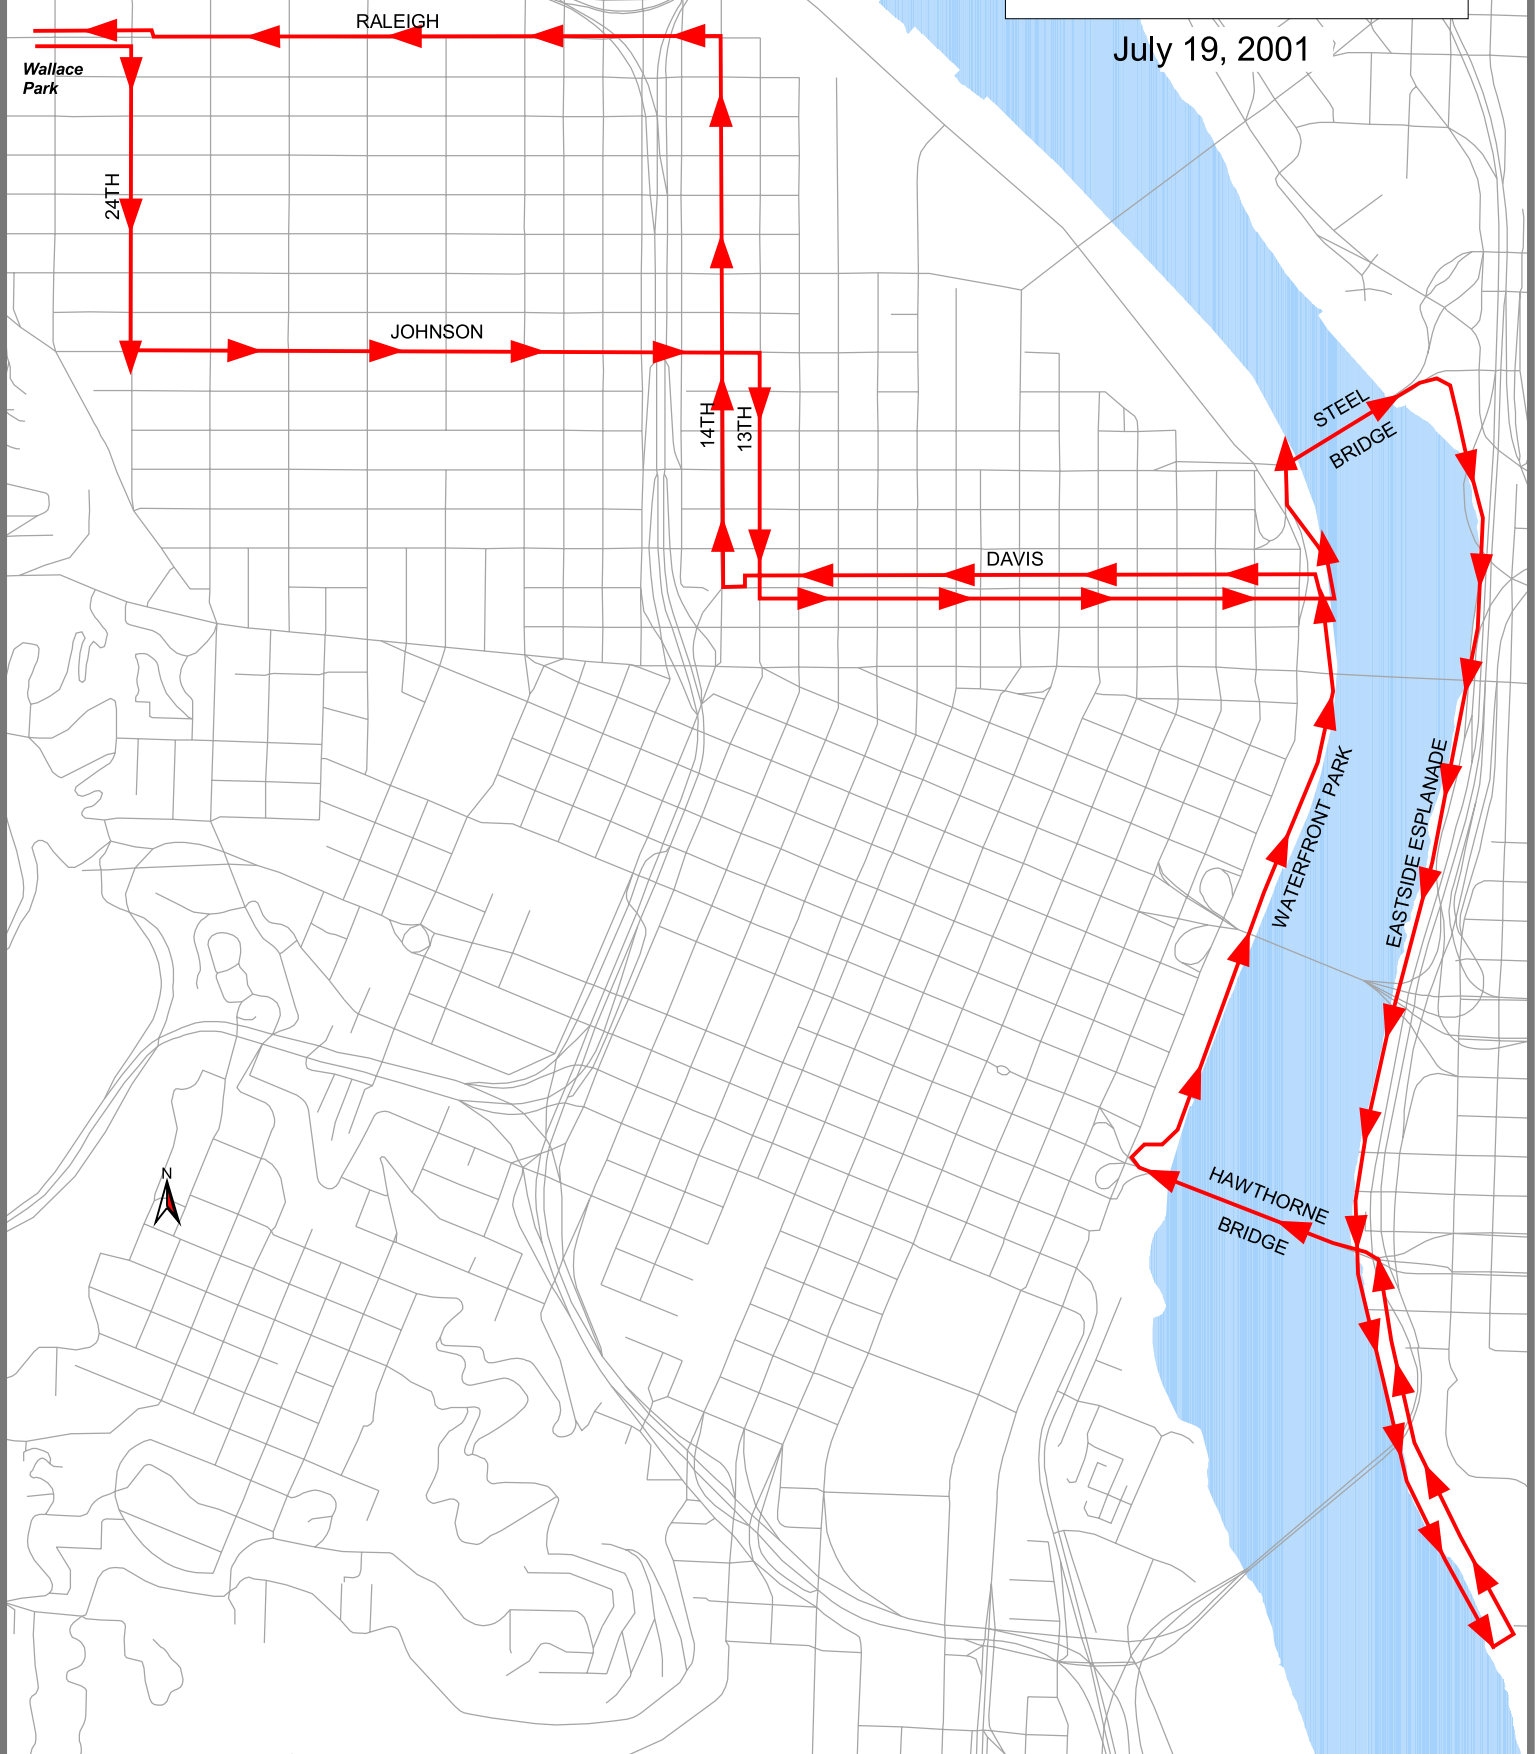

SummerCycle2001

Portland Waterfront Ride
Northwest

 Cycle Route

July 19, 2001

NW Waterfront Ride

July 18, 2001

East on Ralieg

Right on 24th

Left on Johnson

Right on 13th

Left on Davis to Waterfront

Left at waterfront

Cross Steel Bridge

South on Eastside Esplanade past OMSI

Turn around

Take westbound ramp up to Hawthorne Bridge

Cross Hawthorne Bridge

Take ramp to Waterfront Park (Stop at Salmon Springs)

Cross under Burnside Bridge up to Davis

West on Davis

Right on 14th

Left on Ralieg to Wallace Park.