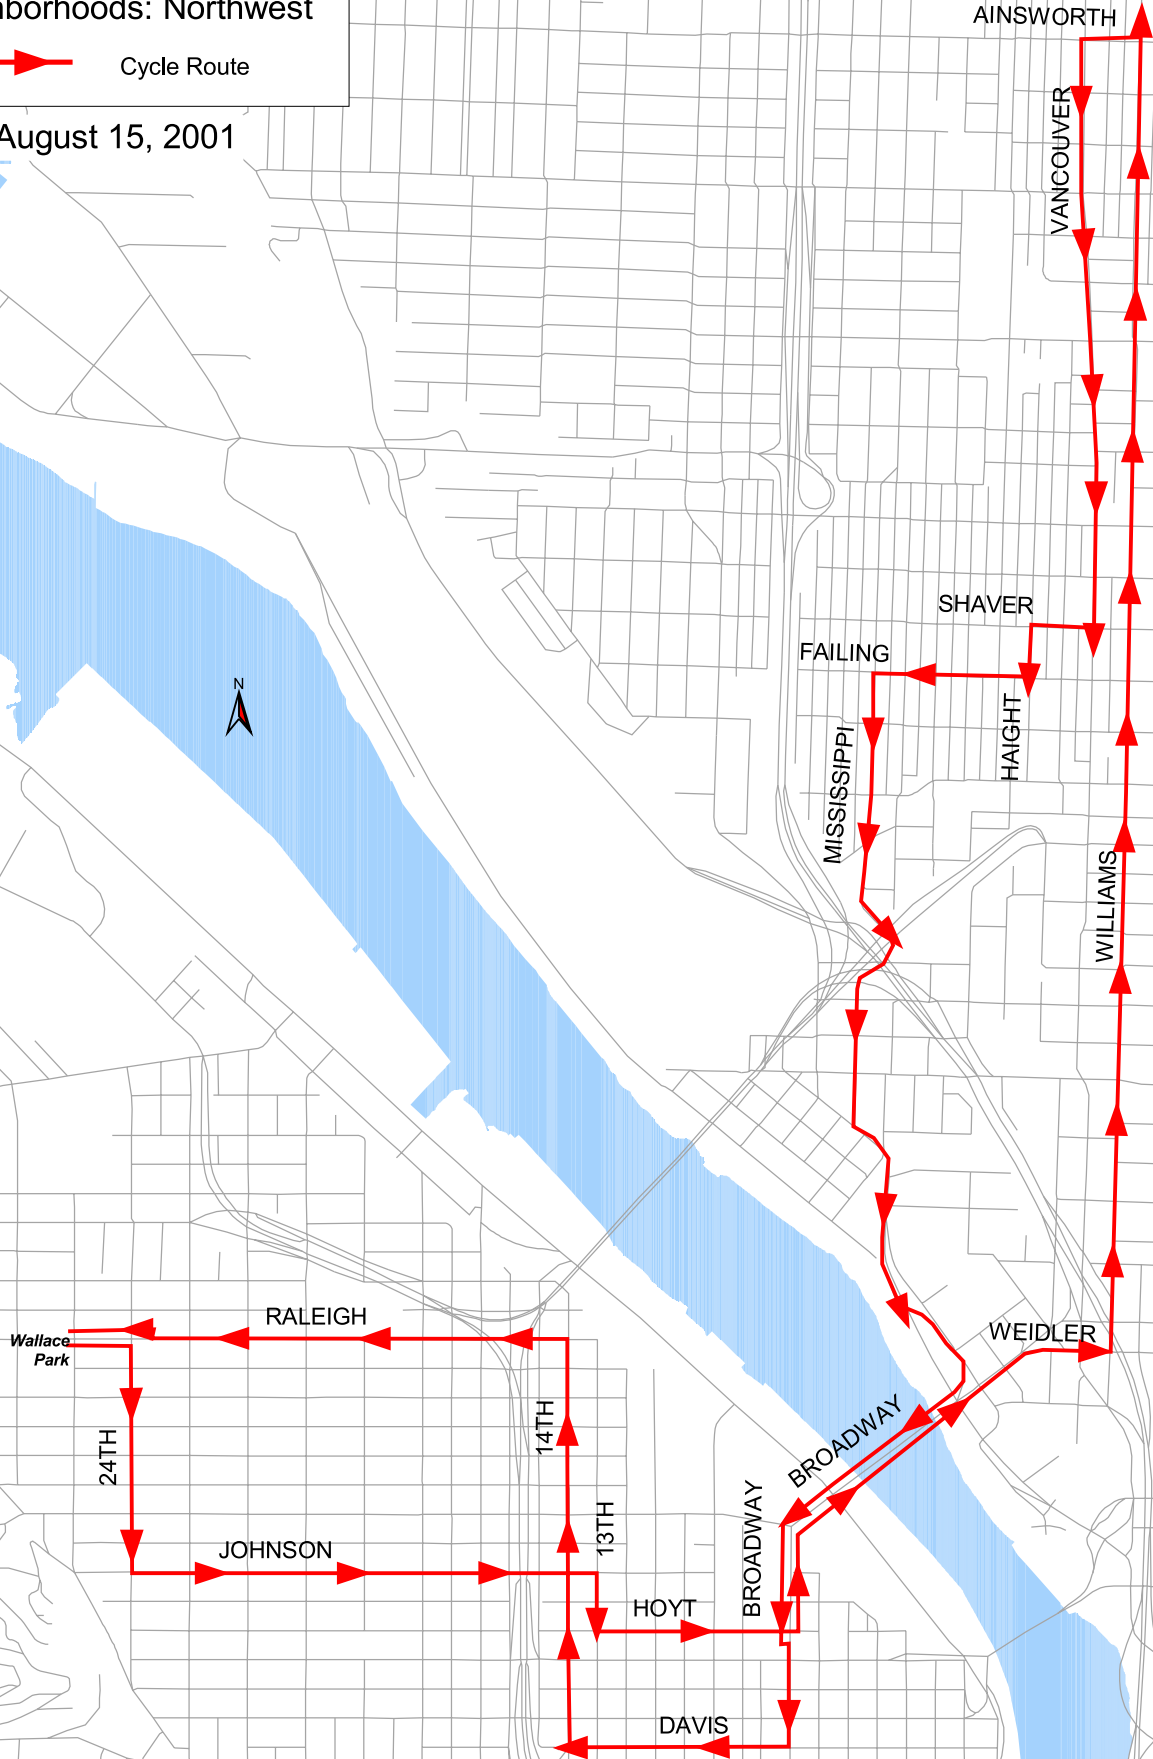

# SummerCycle2001

Exploring North  
Neighborhoods: Northwest

 Cycle Route

August 15, 2001

NW Explore N Neighborhoods  
August 15, 2001

East on Raliegh

Right on 24<sup>th</sup>

Left on Johnson

Right on 13<sup>th</sup>

Left on Hoyt

Left on Broadway

Cross Broadway Bridge

Continue on Weidler

Left on Williams (Point out Dishman Community Center and Pool and Title  
Wave Books)

Left on Shaver

Left on Vancouver

Right on Russell

Left on Flint

Left on Broadway

Cross Broadway Bridge

Right on Hoyt

Right on 14<sup>th</sup>

Left on Raliegh to Wallace Park