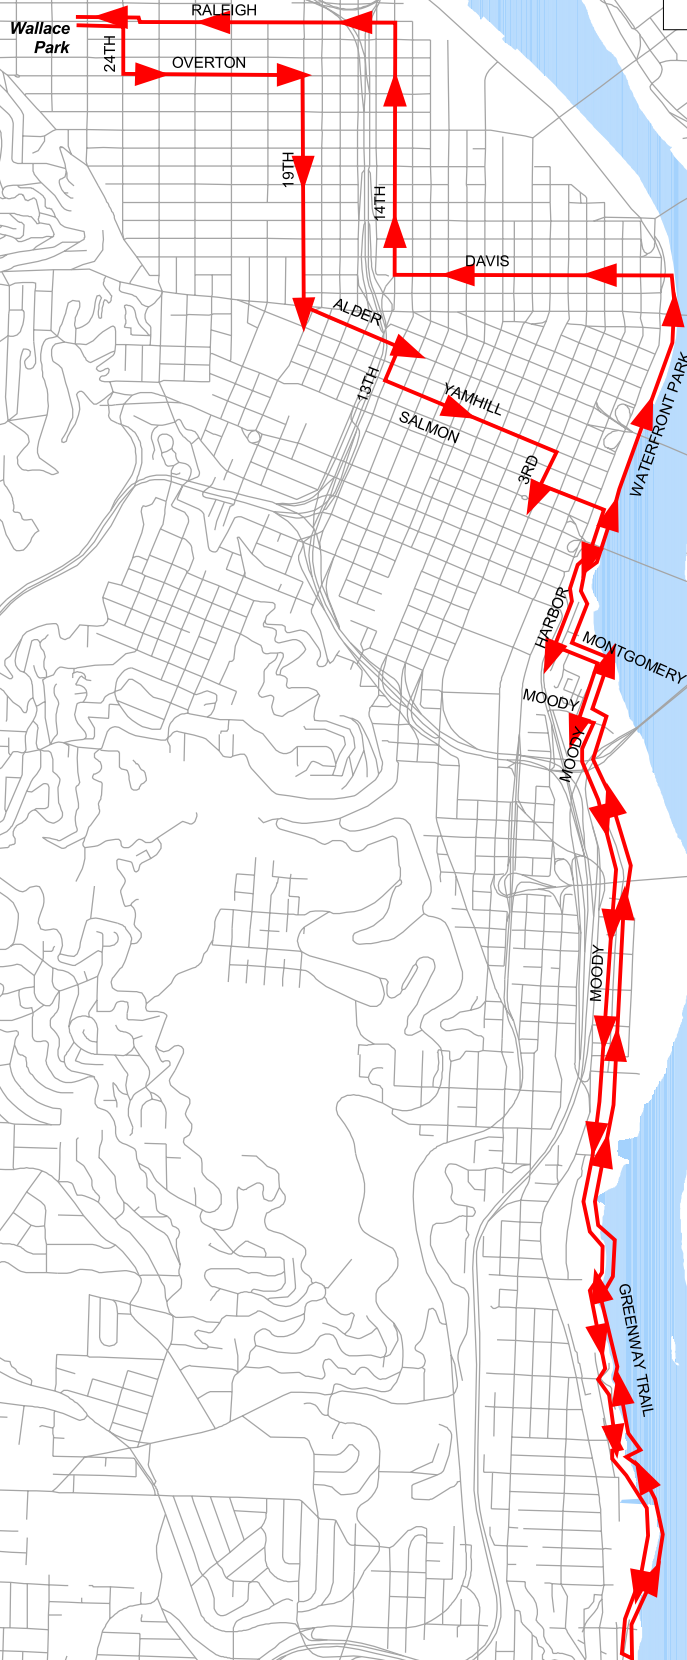

SummerCycle2001

NW Waterfront/Greenway Trail

 Cycle Route

August 29, 2001

NW Waterfront/Greenway Trail

August 29, 2001

East on Ralieg

Right on 24th

Left on Overton

Right on 19th

Cross Burnside and make left onto Alder

Right on 13th

Left on Yamhill

Right on 3rd

Left on Salmon to Waterfront Park

Right on Waterfront

Jog on to Harbor Drive

Left on Montgomery

Jog right on Montgomery to Moody

Follow Moody to Greenway Trail - Follow until about 7:20pm and turn around

Back to Waterfront Park

Left on Davis

Right on 14th

Left on Ralieg to Wallace Park