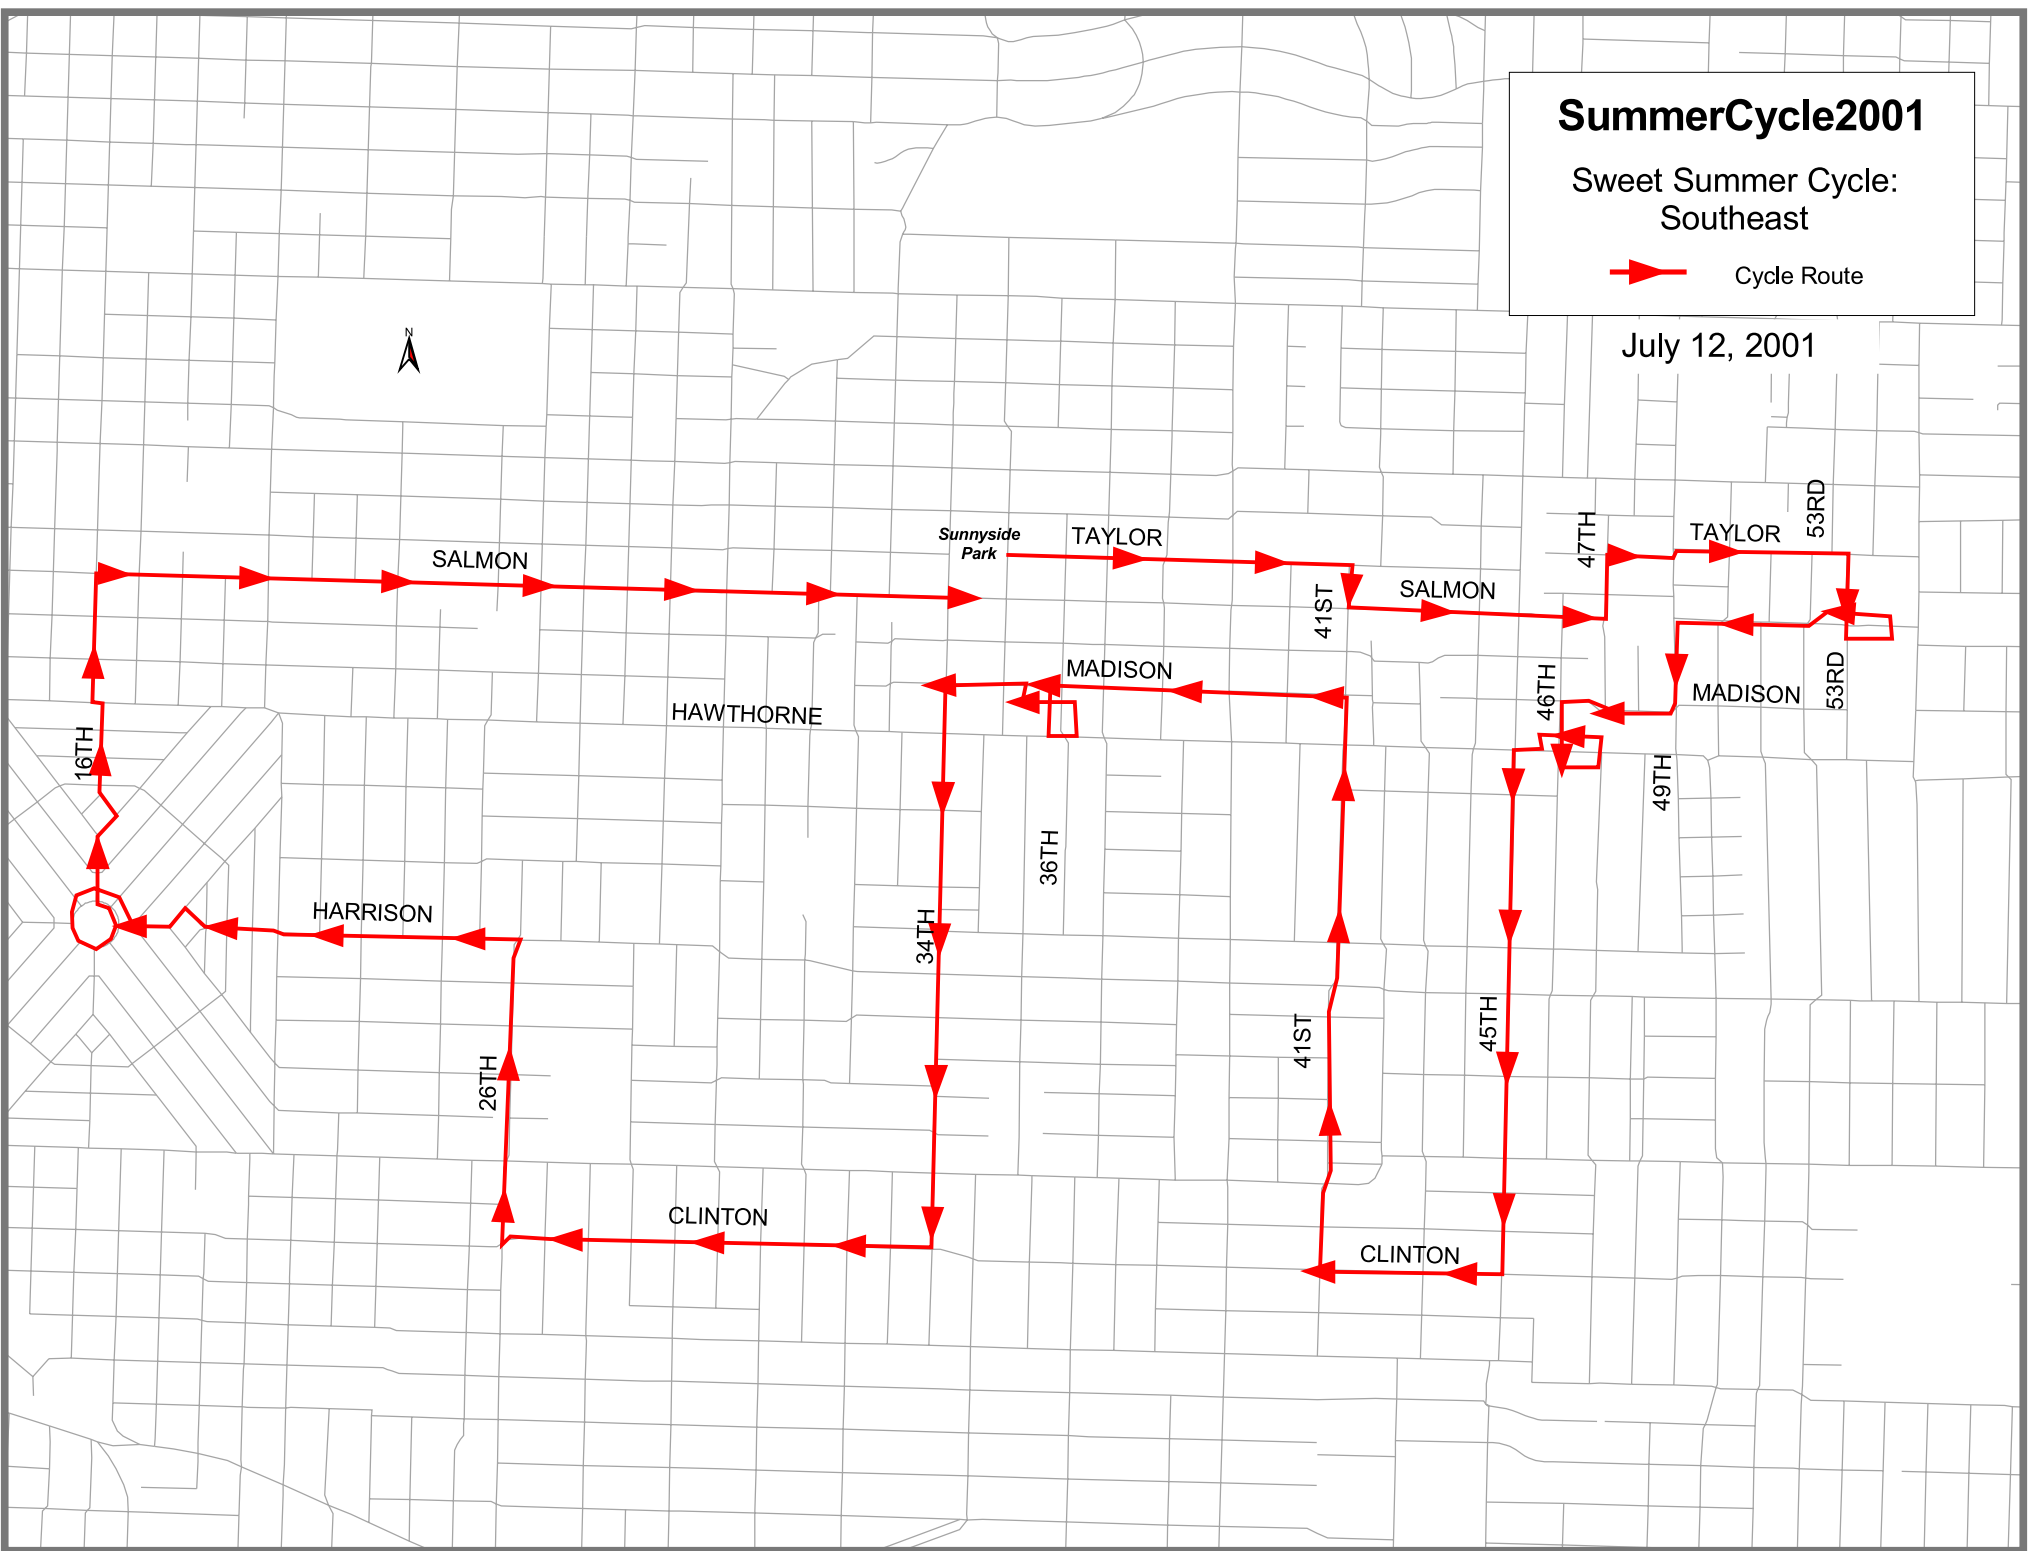

SummerCycle2001

Sweet Summer Cycle:
Southeast

 Cycle Route

July 12, 2001

SALMON

Sunnyside
Park

TAYLOR

SALMON

47TH

TAYLOR

53RD

16TH

HAWTHORNE

MADISON

41ST

MADISON

53RD

HARRISON

34TH

36TH

41ST

49TH

26TH

CLINTON

45TH

CLINTON

SE Sweet Summer Cycle

July 12, 2001

East on Taylor
Right on 41st
Left on Salmon
Left on 47th
Right on Taylor
Right on 53rd
Right on Salmon
Left on 49th
Right on Madison
Left on 46th
To JaCivas- at 47th and Hawthorne
Ride on sidewalk to 45th
South on 45th
Right on Clinton
Right on 41st
Left on Madison
Left on 36th to Ben and Jerry's
Return to Madison-West on Madison
Left on 34th
Right on Clinton
Right on 26th
Left on Harrison to Ladd Circle
North on 16th
Right on Salmon back to Sunnyside Park