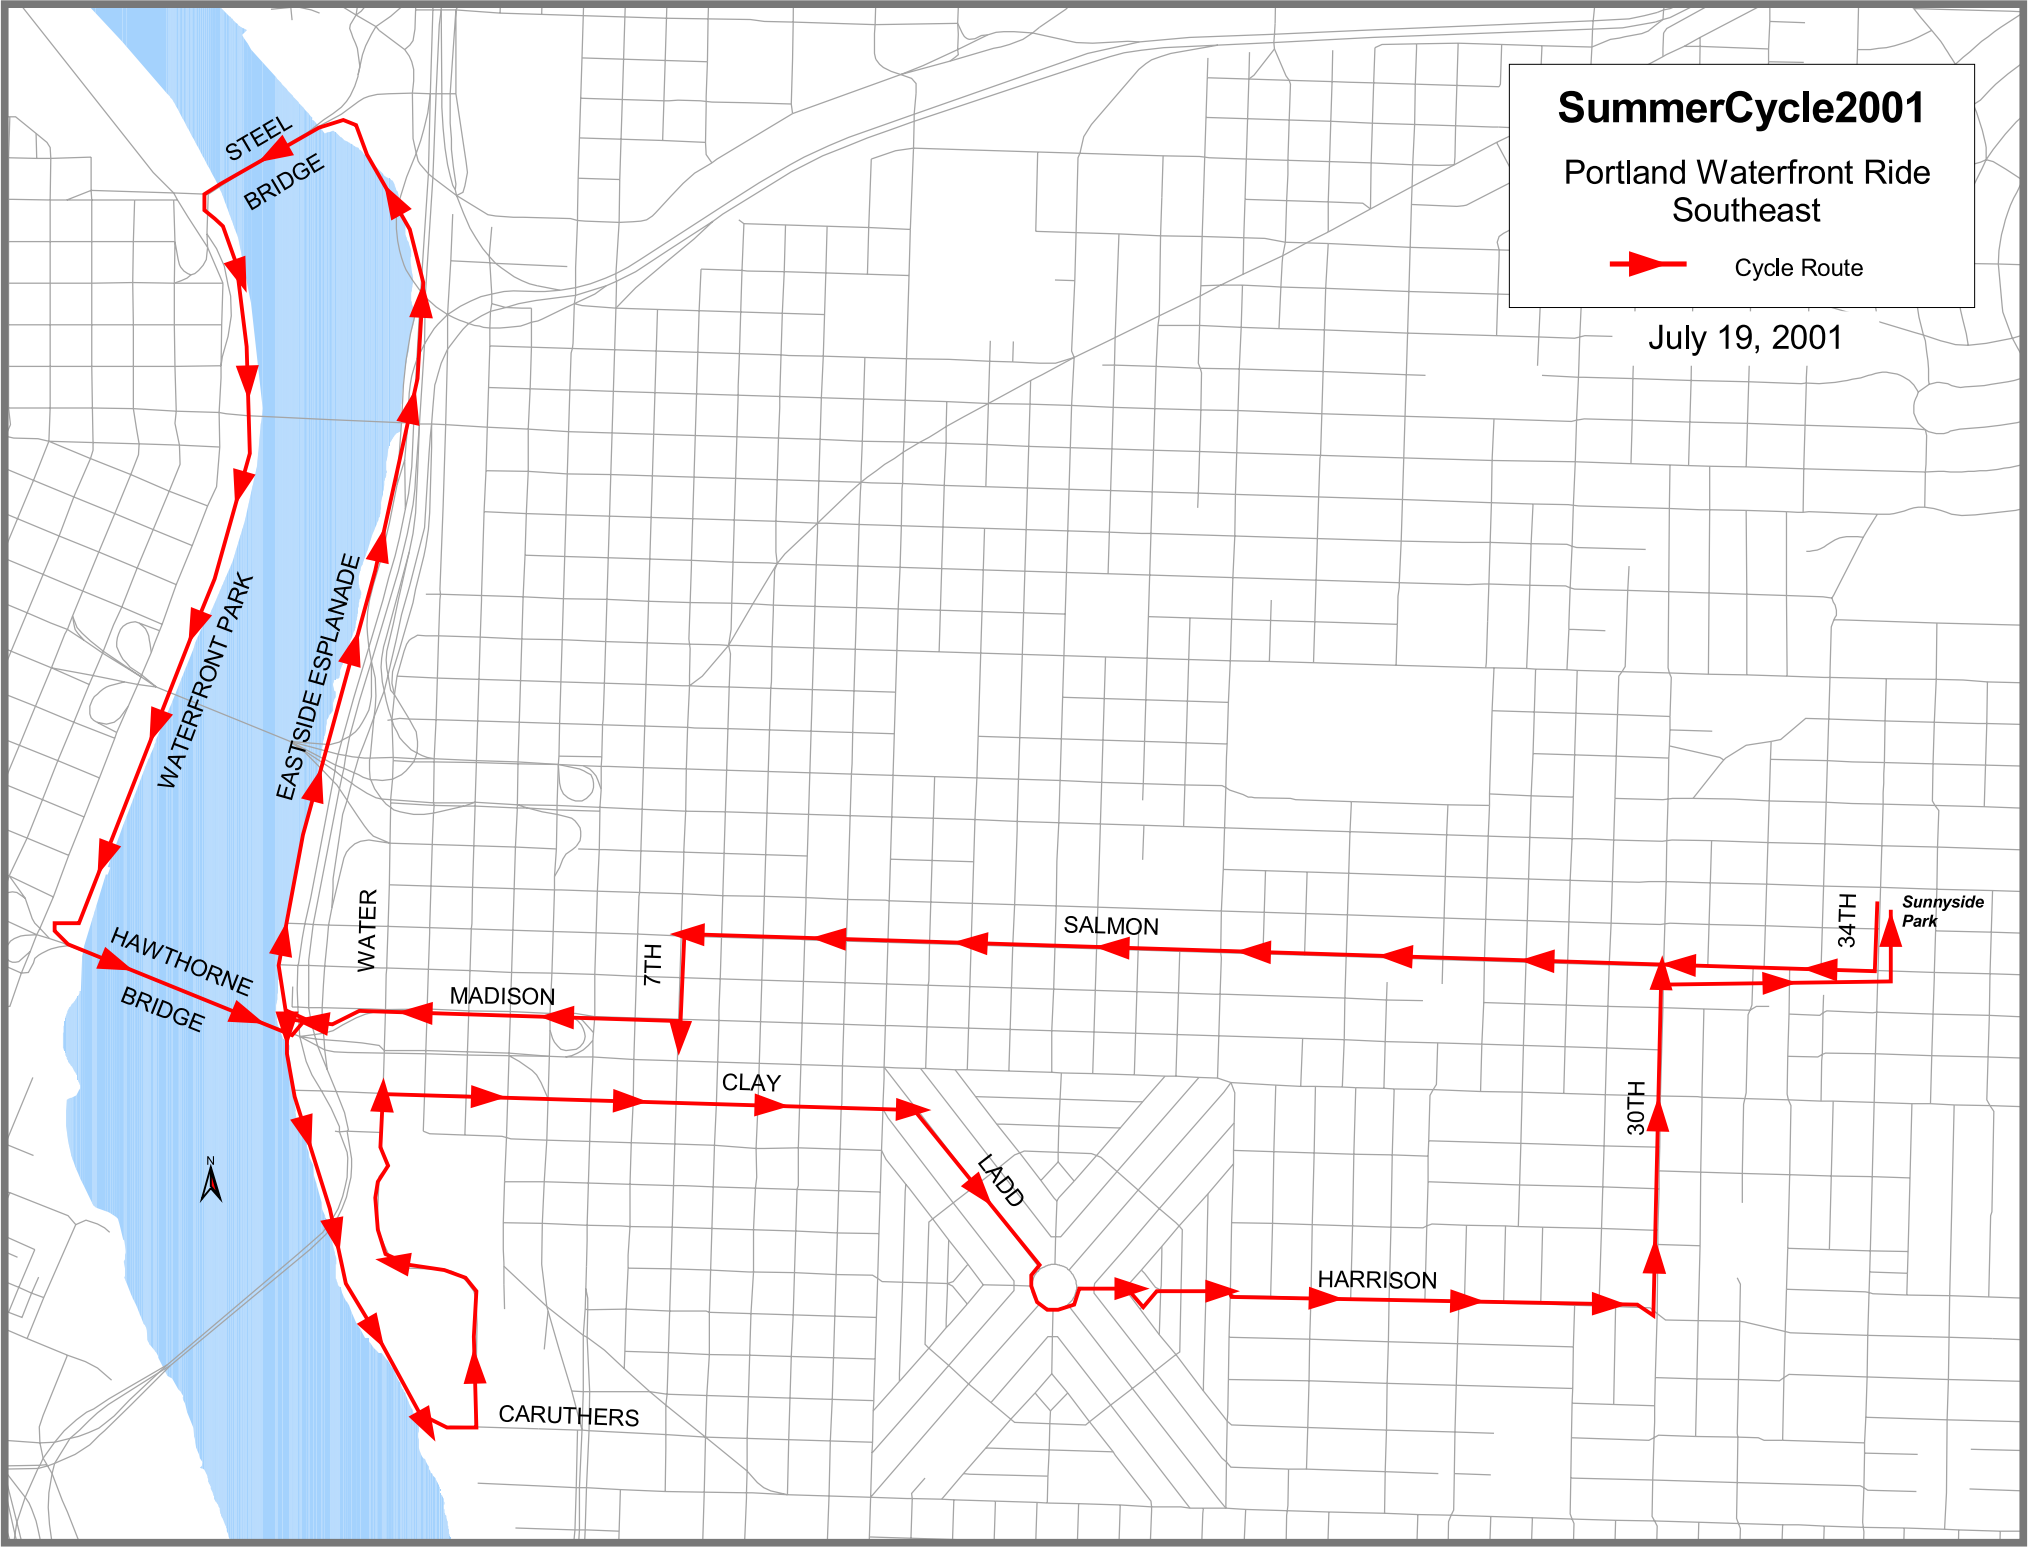

# SummerCycle2001

Portland Waterfront Ride  
Southeast

 Cycle Route

July 19, 2001

## SE Portland Waterfront Ride

July 19, 2001

South on 34<sup>th</sup>

Right on Salmon

Left on 7<sup>th</sup>

Right on Madison

Take ramp on eastside down to Eastside Esplanade north

Cross Steel Bridge

Continue south on waterfront

Continue under Hawthorne Bridge (point out ramp)

Left on Caruthers

Left on Water

Right on Clay

Right on Ladd

Go 3/4 way around Ladd Circle and turn right on east leg of Harrison

Left on 30<sup>th</sup>

Right on Salmon

Left on 34<sup>th</sup> to Sunnyside Park