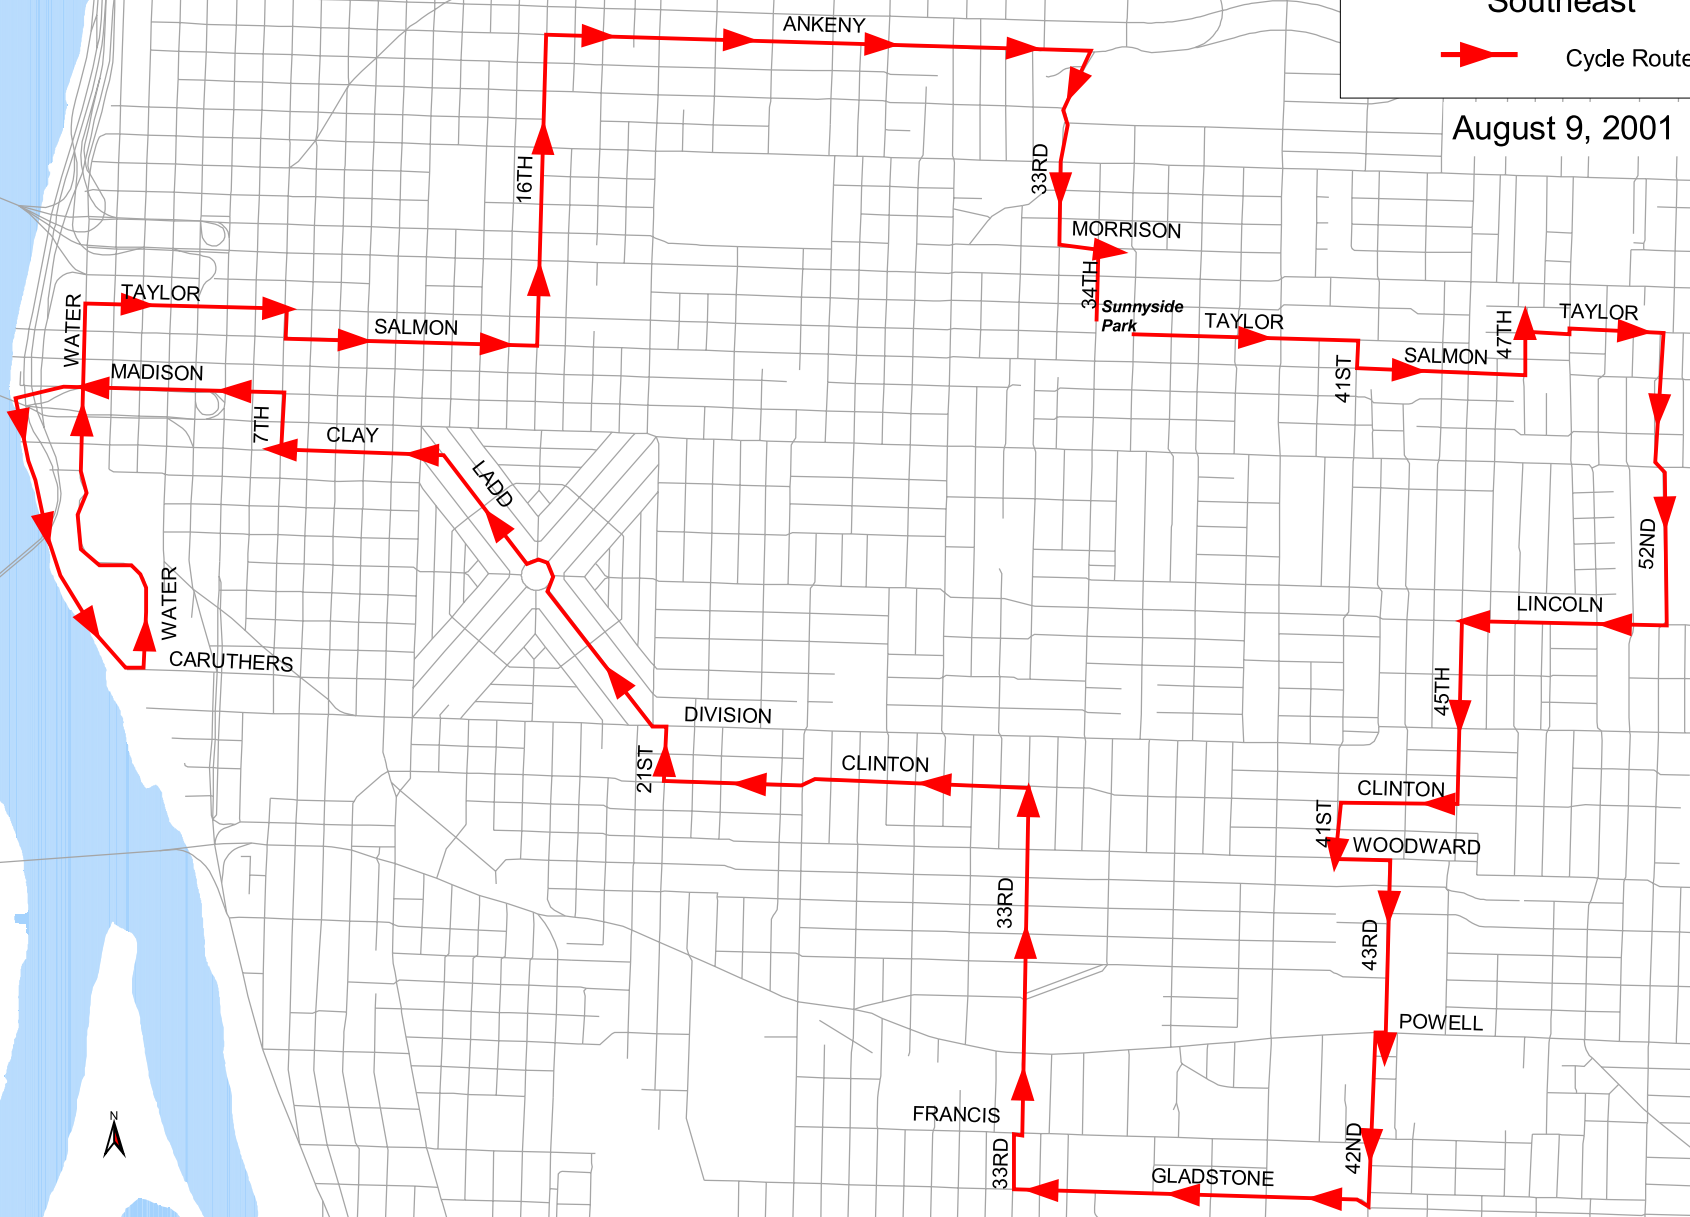

SummerCycle2001

Explore SE Neighborhoods
Southeast

➔ Cycle Route

August 9, 2001

SE Explore SE Neighborhoods

August 9, 2001

East on Taylor (Point out Belmont Library)

Right on 41st

Left on Salmon

Left on 47th

Right on Taylor

Right on 52nd (point out Mt. Tabor)

Right on Lincoln

Left on 45th

Right on Clinton

Left on 41st

Right on 7th

Left on Madison

Take ramp down to Eastside Waterfront

South to OMSI

Left on Caruthers

Left on Water

Right on Taylor

Right on 7th

Left on Salmon

Left on 16th (Point out Buckman School and Pool)

Right on Ankeny (Point out Laurelhurst Park)

Right on 33rd

Left on Morrison

Right on 34th to Sunnyside Park