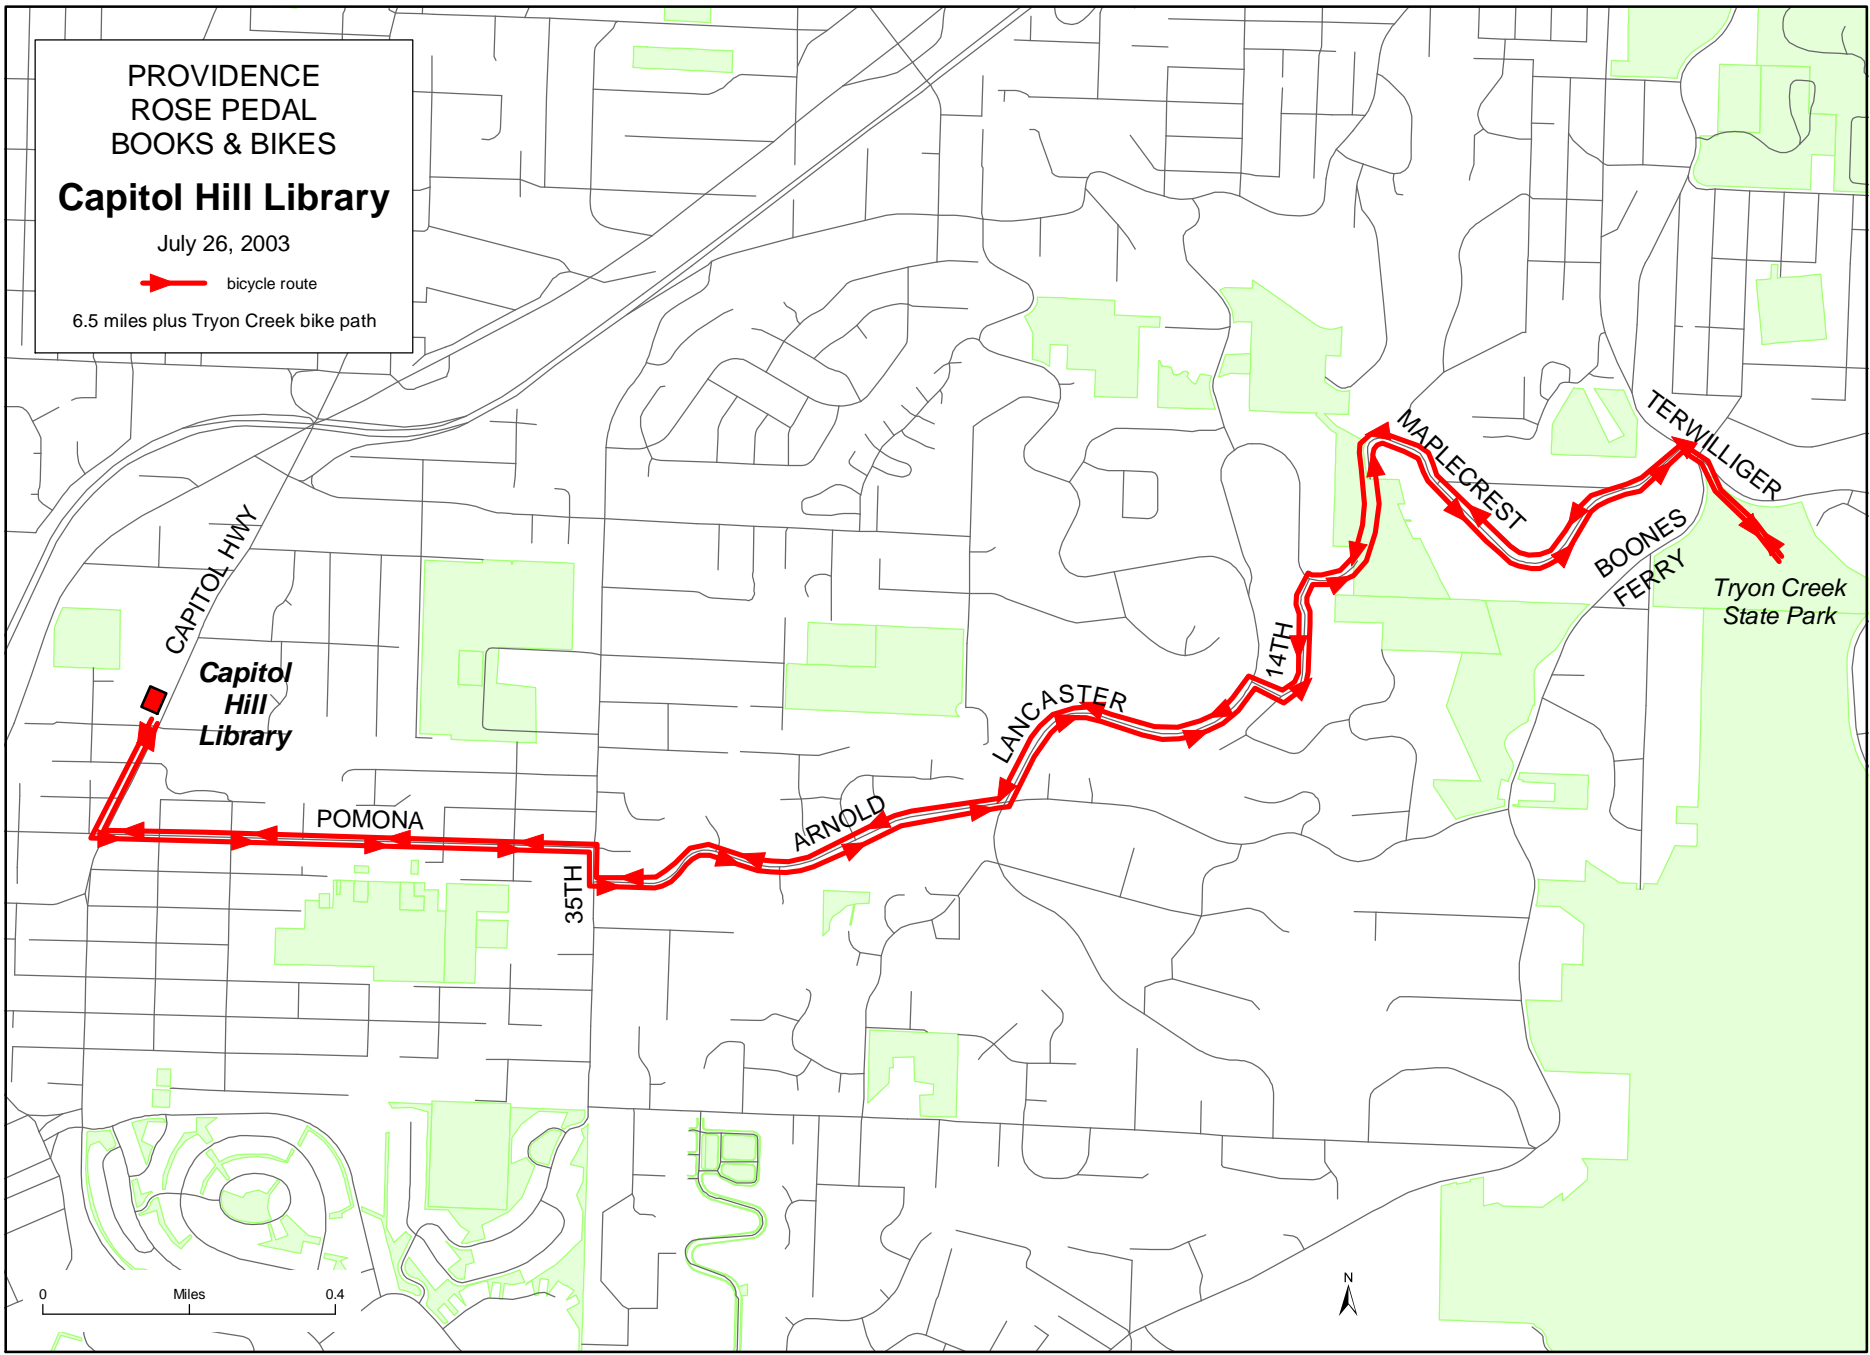

PROVIDENCE
ROSE PEDAL
BOOKS & BIKES
Capitol Hill Library
July 26, 2003
bicycle route
6.5 miles plus Tryon Creek bike path

0 Miles 0.4

Capitol Hill Library

Directions – 6.25 Miles plus Tryon Creek bike path	
South on Capitol Hwy	
Left on Pomona	
Jog right at 35 th	
Left on Arnold	
Left on Lancaster	
Left on 18 th Place	
Right on 14 th Ave	
Right on Maple Crest	
Stay on sidewalk and make a right on Terwilliger	
Cross Boones Ferry Road to Tryon Creek bike path entrance	
Continue on Tryon Creek bike path	
Turn around at 11:10 am and head back north on Tryon Creek bike path	
Emerge at Terwilliger stay on sidewalk	
Cross Boones Ferry on Terwilliger	
Continue on Terwilliger to Maplecrest Drive	
Left on Maplecrest Drive	
Right on 14 th Ave	
Left on 18 th Place/Lancaster	
Right on Arnold	
Jog right at 35 th	
Right on 35 th to Pomona	
Left on Pomona	
Cross at the light on Capitol Hwy	
Get on sidewalk make a right on Capitol Hwy	To library