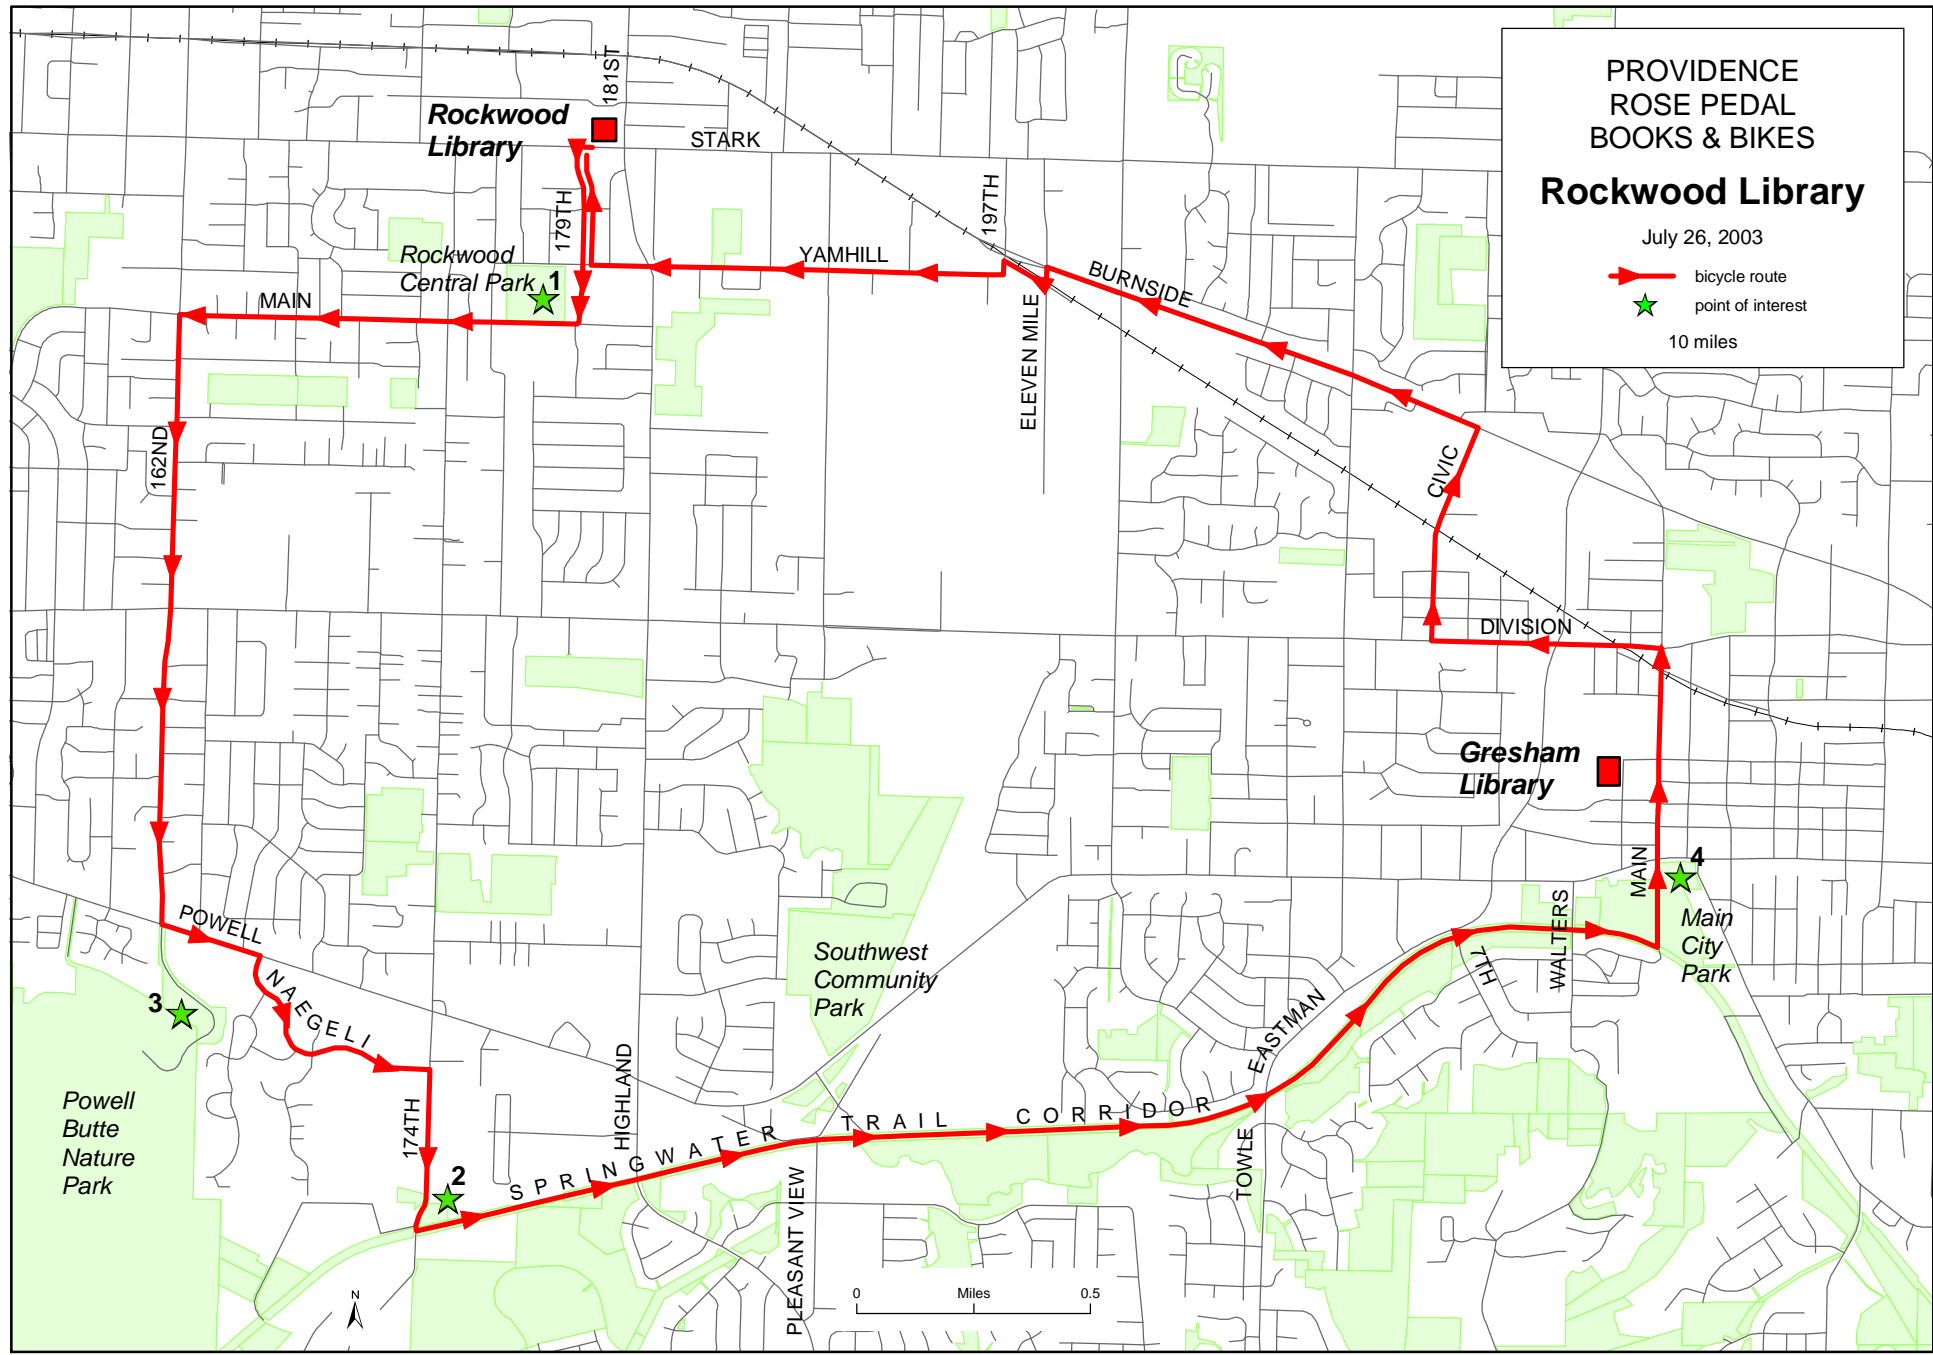

PROVIDENCE
ROSE PEDAL
BOOKS & BIKES

Rockwood Library

July 26, 2003

-  bicycle route
-  point of interest
- 10 miles

ROCKWOOD LIBRARY

Directions – 10 Miles	
West on Stark	
Left on 179 th	
Right on Main	Past 1★ Rockwood Central Park
Left on 162 nd	
Left on Powell	
Right on Naegeli	
Right on 174 th	
Left on 3★ Springwater Corridor	Past 2★ Powell Butte Nature Park
Left on Main	Past 4★ Main City Park/Pioneer Church
Left on Division	
Right on Civic	
Left on Burnside	
Left on 11 Mile	Cross MAX tracks
Right onto bike path	
Left on 197 th	
Right on Yamhill	
Right on 179 th	