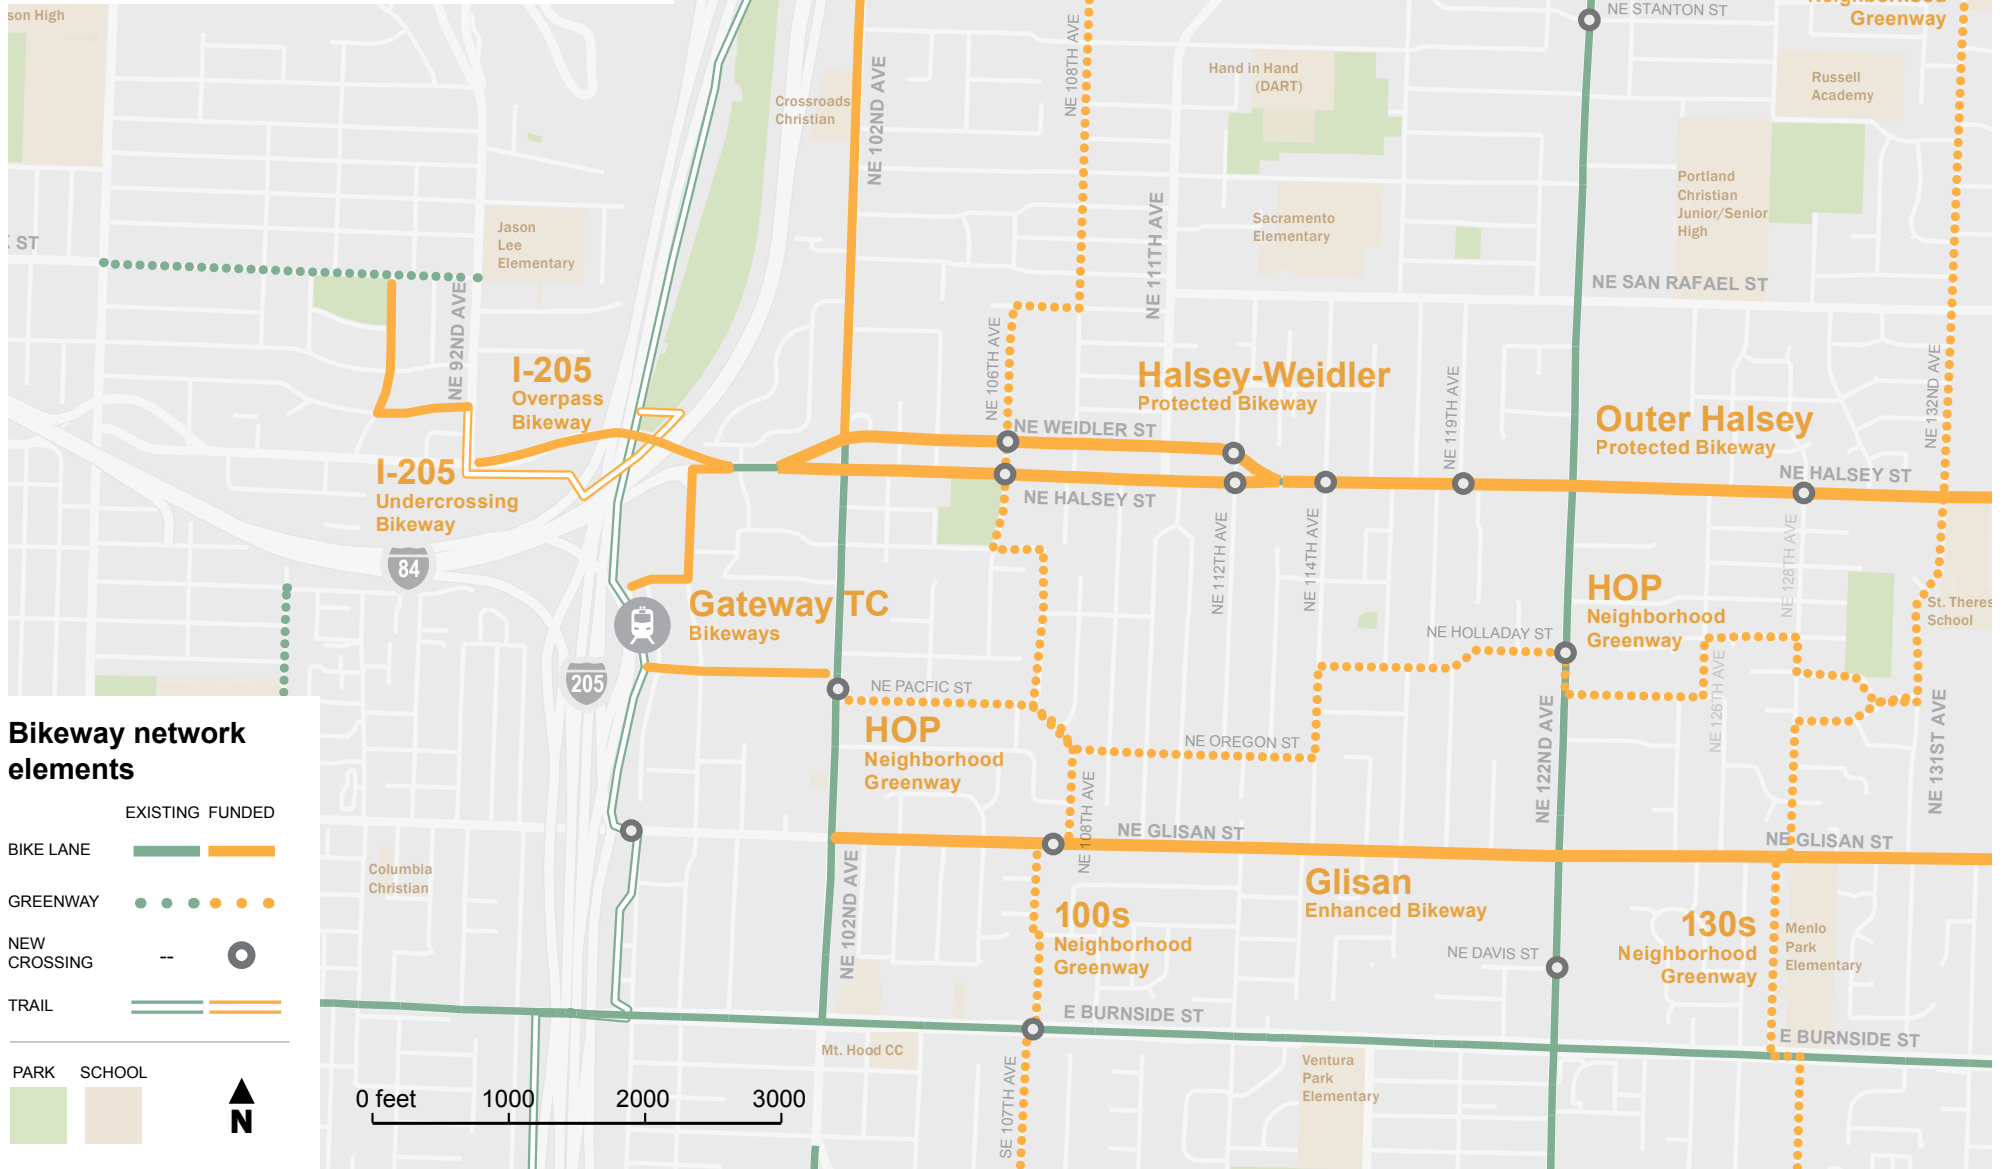

# GATEWAY TO OPPORTUNITY

Outer Northeast Portland's emerging bikeway network

**Bikeway network elements**

|              |          |        |
|--------------|----------|--------|
|              | EXISTING | FUNDED |
| BIKE LANE    |          |        |
| GREENWAY     |          |        |
| NEW CROSSING |          |        |
| TRAIL        |          |        |
| PARK         |          |        |
| SCHOOL       |          |        |

0 feet 1000 2000 3000

▲ N