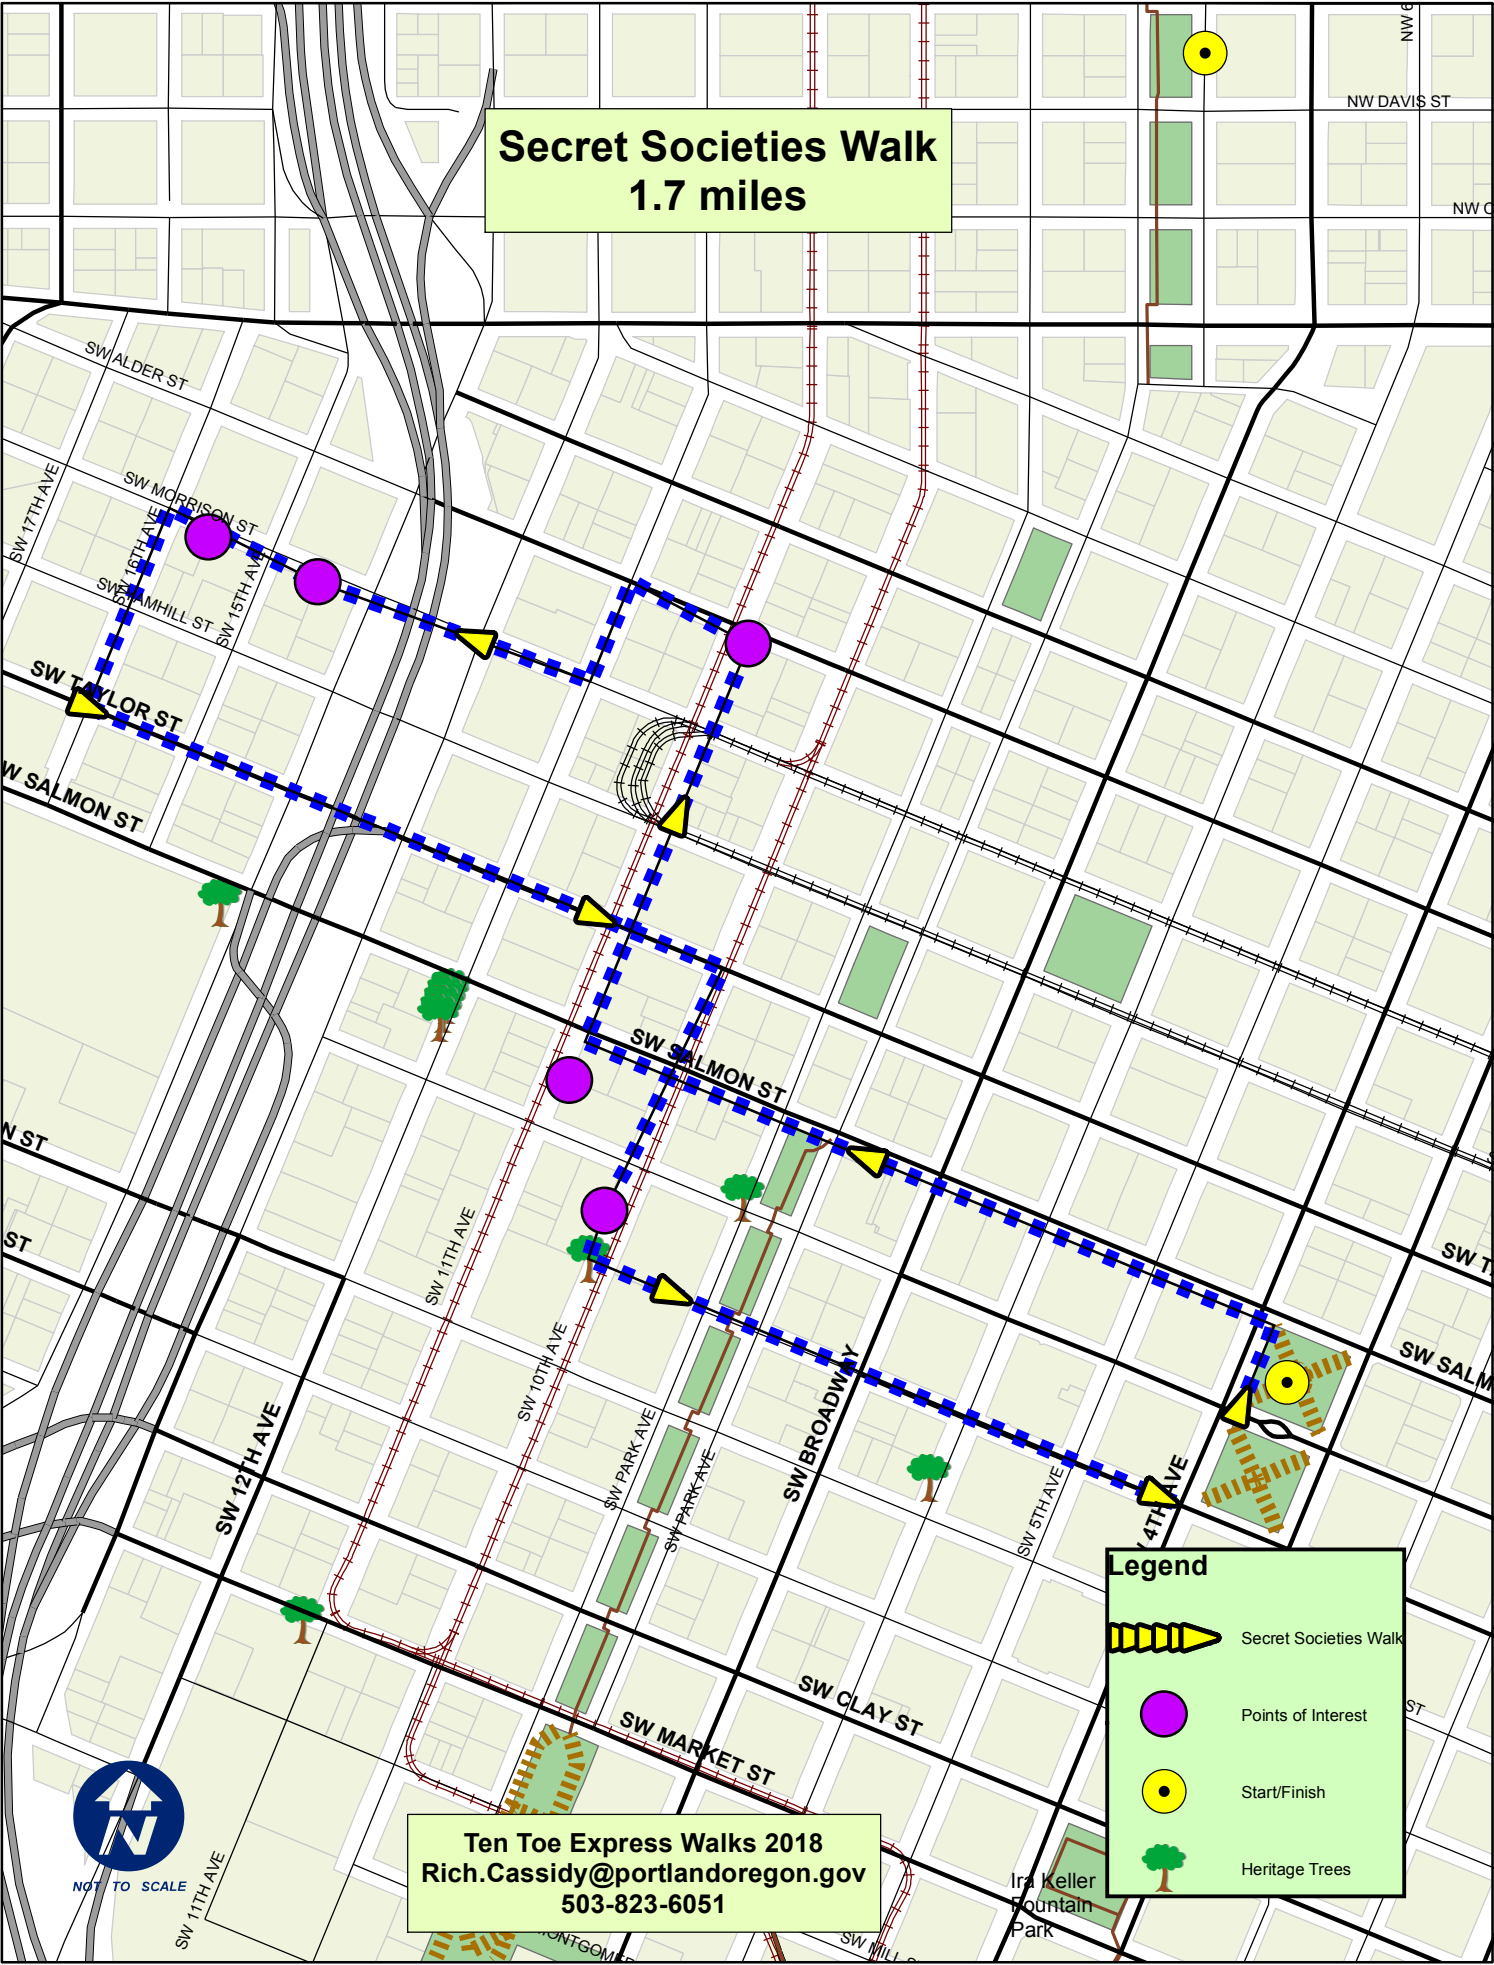

# Secret Societies Walk 1.7 miles

**Legend**

-  Secret Societies Walk
-  Points of Interest
-  Start/Finish
-  Heritage Trees

Ten Toe Express Walks 2018  
Rich.Cassidy@portlandoregon.gov  
503-823-6051