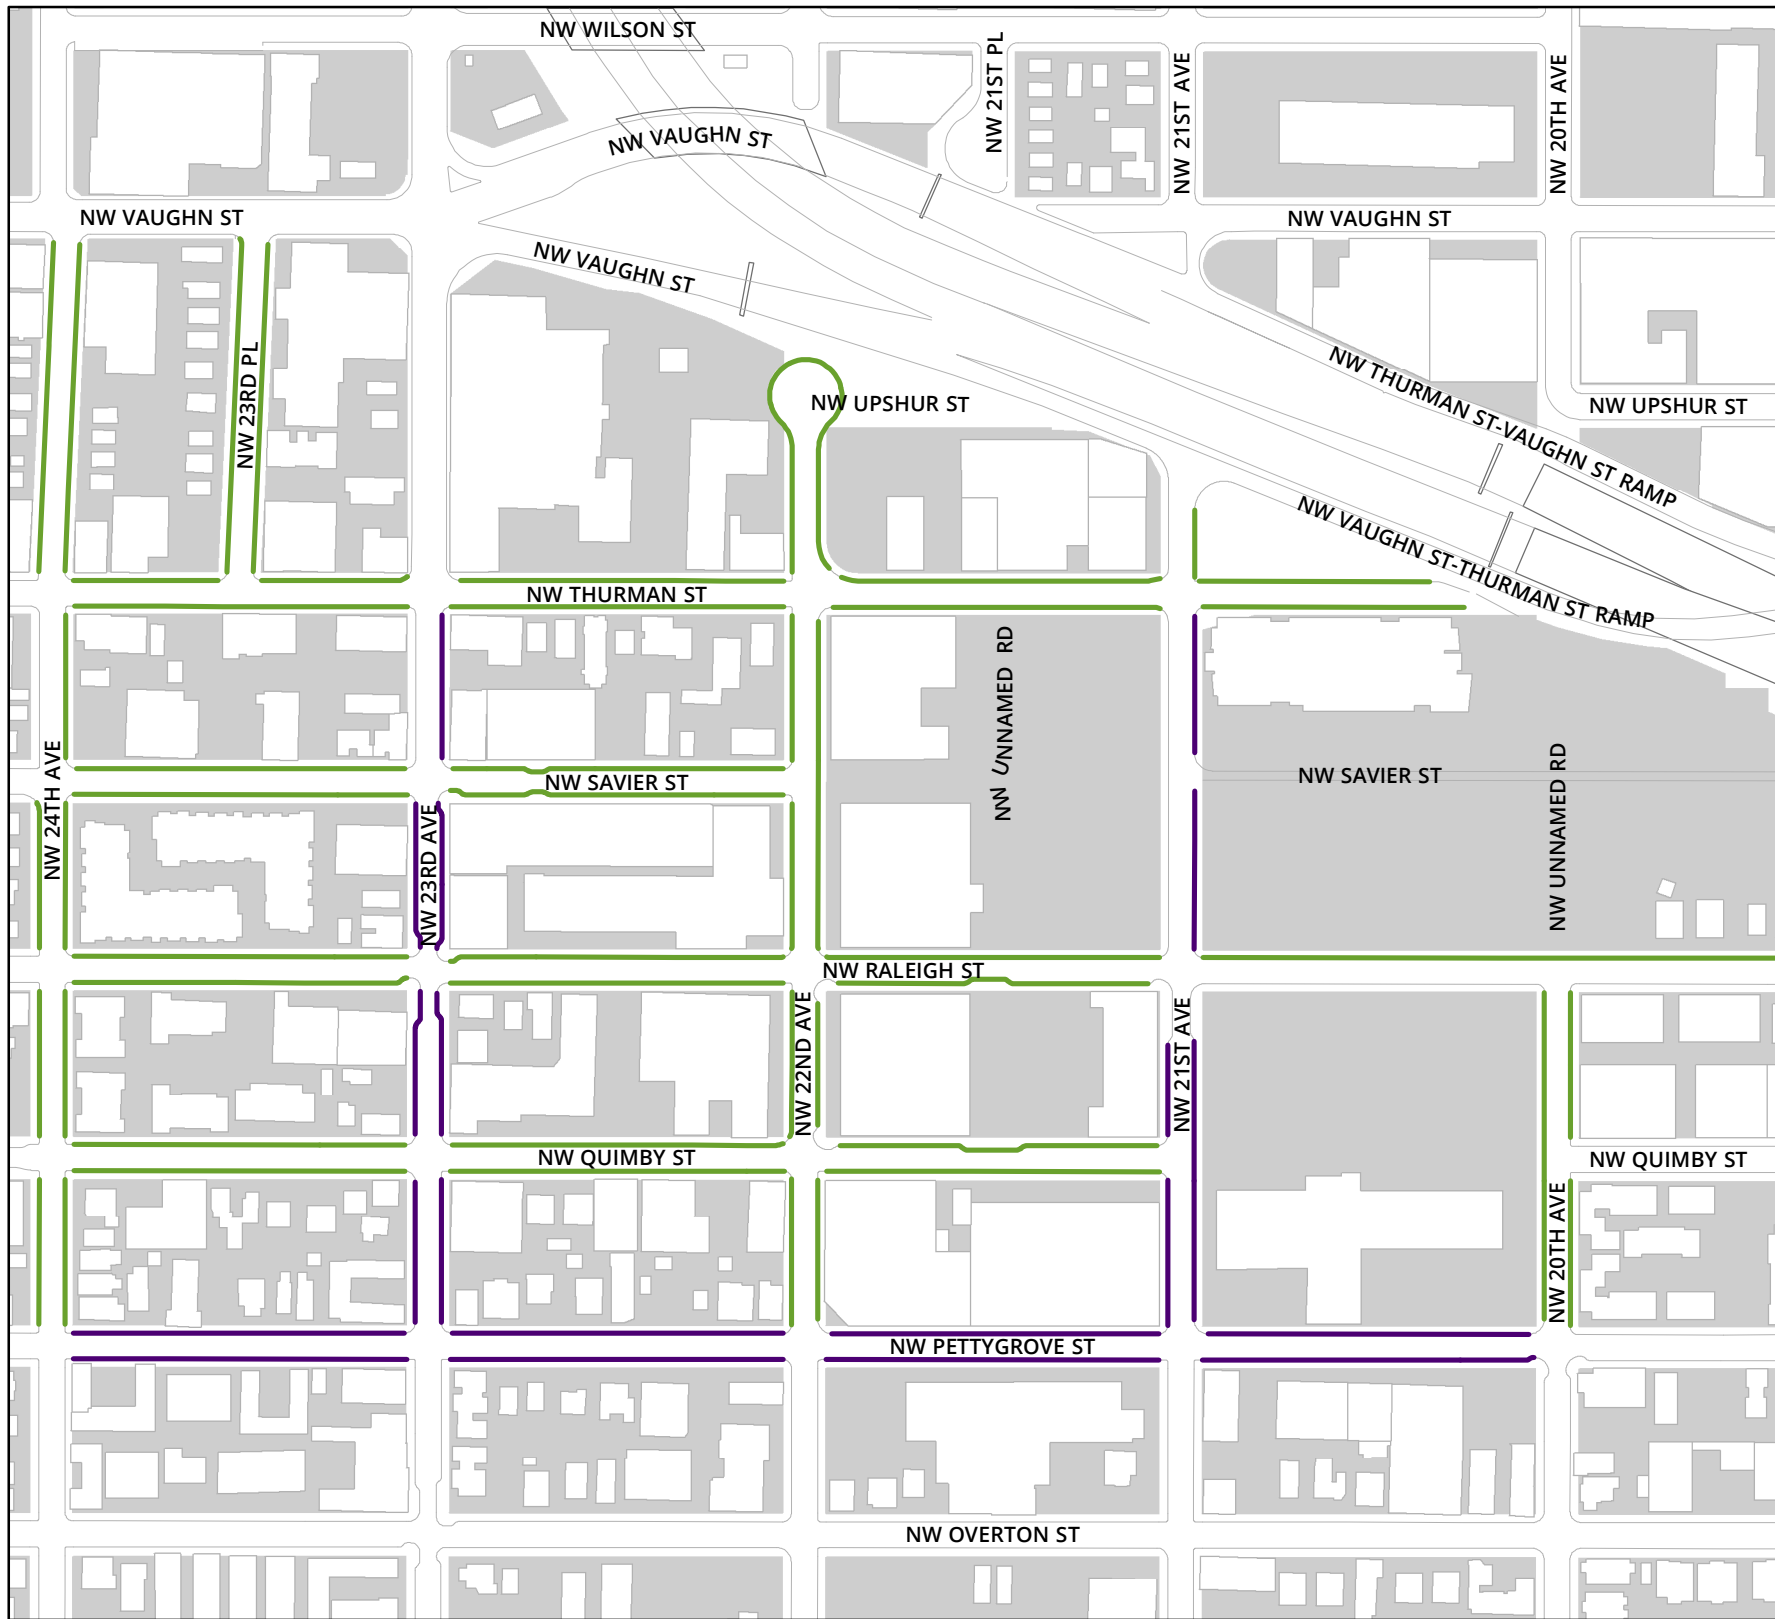

NW Portland Meter District Expansion

Date: 4/7/2017

Metered Blocks

-  Current
-  Planned

0 70 140 280 Feet