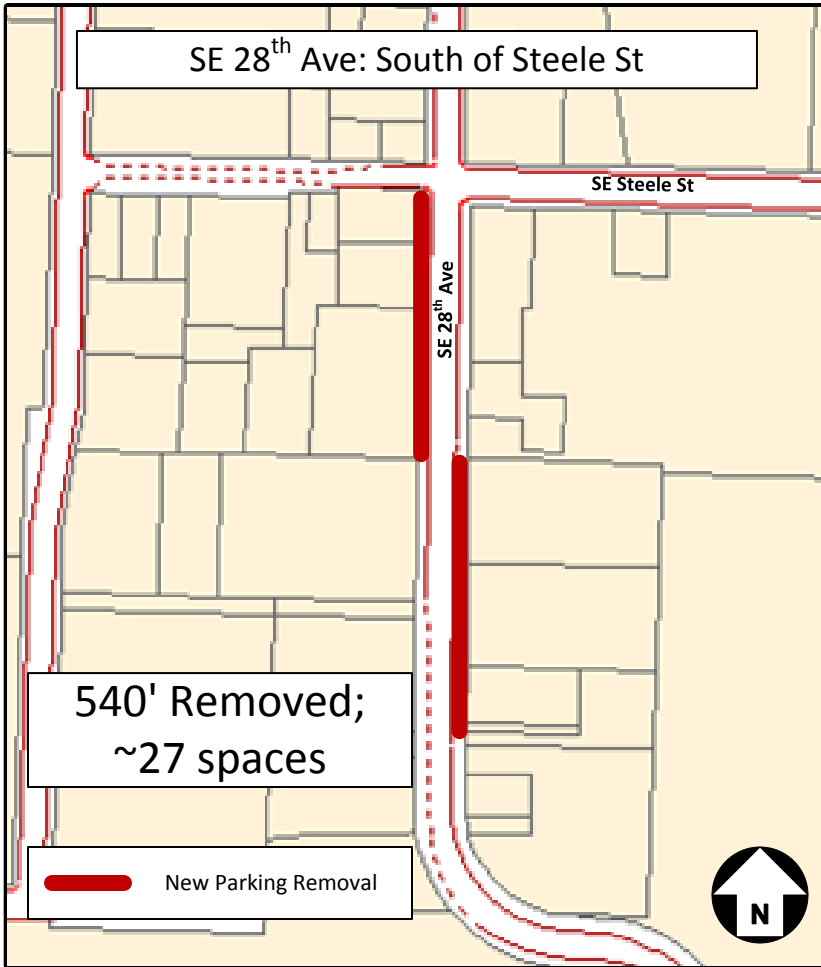

SE Woodstock Blvd: 28th Ave – 32nd Ave

 New Parking Removal

600' Removed; ~30 spaces

SE 28th Ave: Holgate Blvd-Schiller St

SE Holgate Blvd

640' Removed;
~20 spaces

SE Schiller St

New Parking Removal

SE 28th Ave: South of Steele St

SE Steele St

SE 28th Ave

540' Removed;
~27 spaces

New Parking Removal

SE 28th Ave: Holladay St-Hoyt St