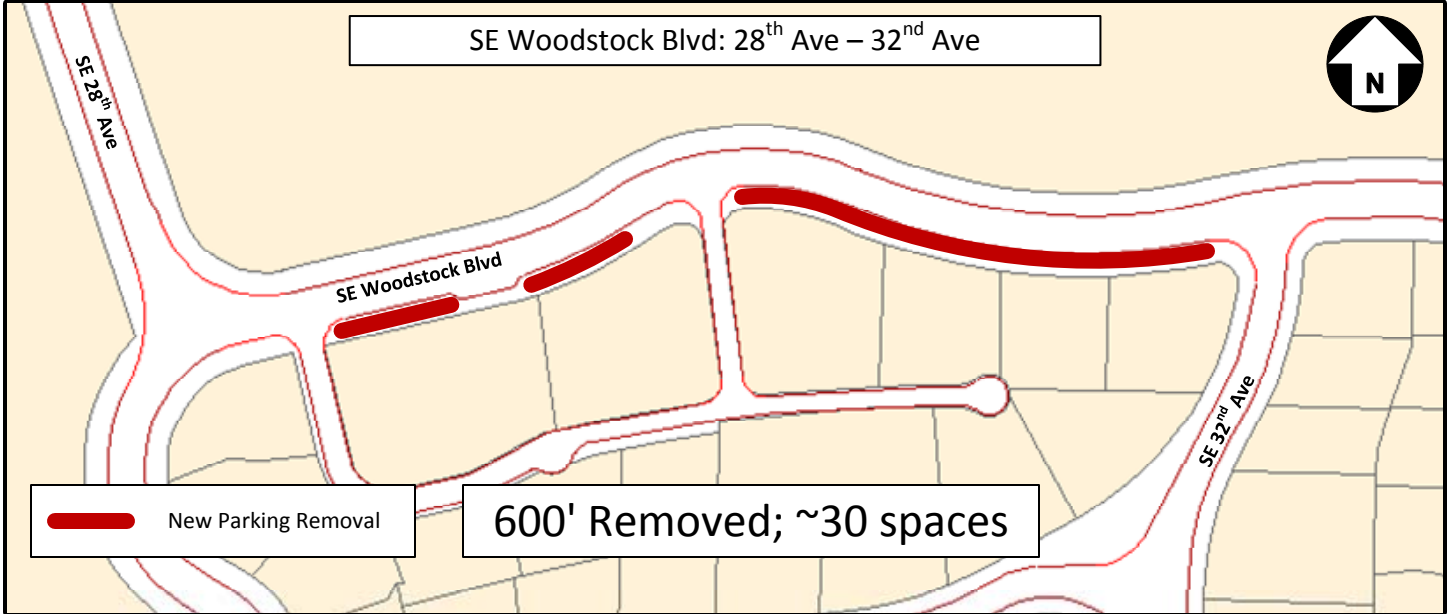

SE Woodstock Blvd: 28th Ave – 32nd Ave

 New Parking Removal

600' Removed; ~30 spaces

SE 28th Ave: Holgate Blvd-Schiller St

SE Holgate Blvd

640' Removed;
~20 spaces

SE Schiller St

New Parking Removal

SE 28th Ave: South of Steele St

SE Steele St

SE 28th Ave

540' Removed;
~27 spaces

New Parking Removal

SE 28th Ave: Holladay St-Hoyt St