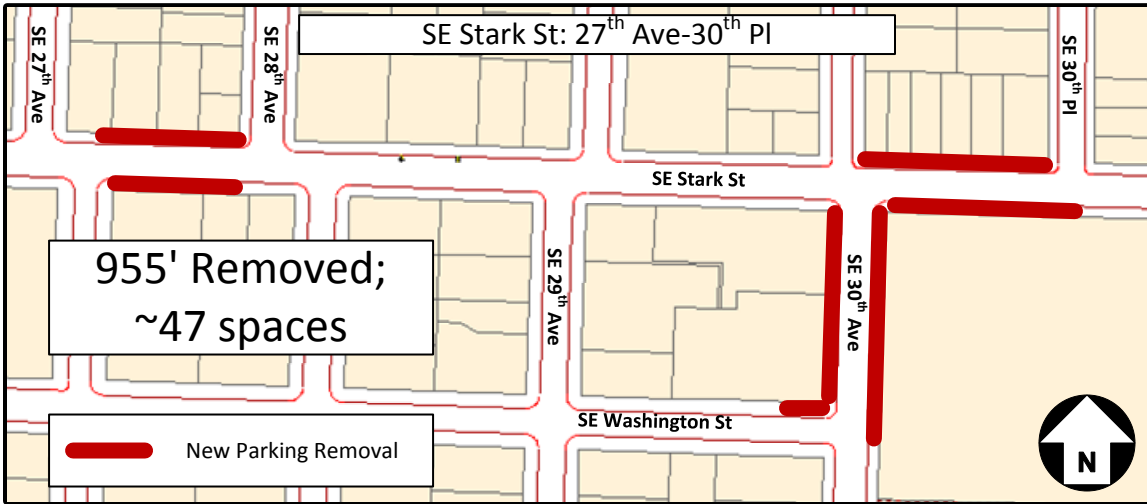

SE Woodstock Blvd: 28th Ave – 32nd Ave

 New Parking Removal

600' Removed; ~30 spaces

SE 28th Ave: Holgate Blvd-Schiller St

SE Holgate Blvd

640' Removed;
~20 spaces

SE Schiller St

New Parking Removal

SE 28th Ave: South of Steele St

SE Steele St

SE 28th Ave

540' Removed;
~27 spaces

New Parking Removal

SE 28th Ave: Holladay St-Hoyt St