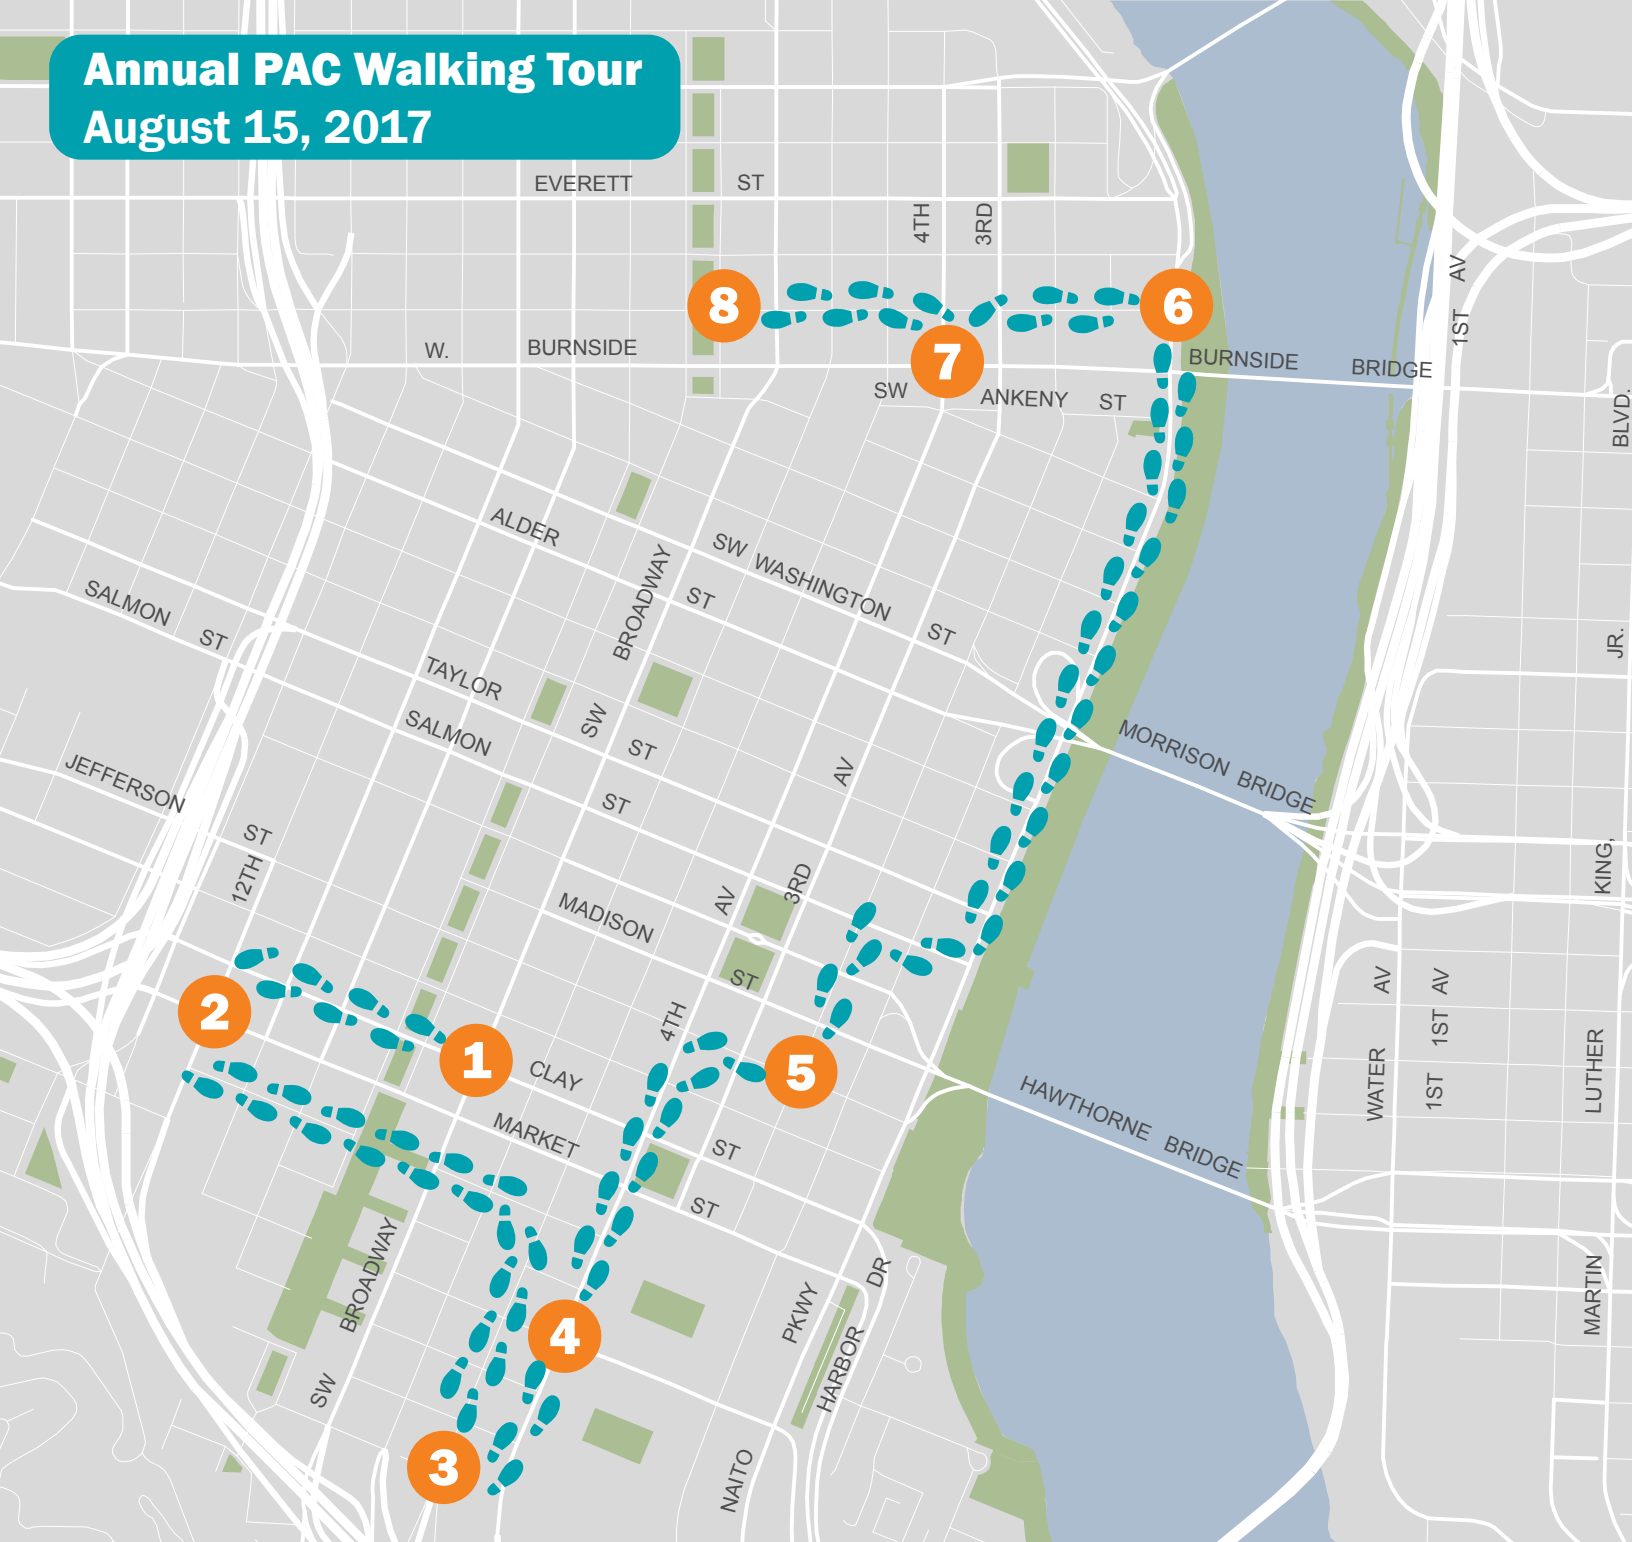

Annual PAC Walking Tour

August 15, 2017

- 1** Ped access in work zones - good example with Alex Furnish from PBOT
SW Broadway & Clay

2 Ped access in work zones - good example with Alex Furnish from PBOT
SW Market & 12th

3 Utility vaults in the right-of-way with Kurt Kreuger from PBOT
SW Jackson & 5th

4 Ped access in work zones - bad example with Alex Furnish from PBOT
SW Harrison & 4th
- 5** Ped access in work zones - good example with Alex Furnish from PBOT
SW Jefferson & 2nd

6 Better Naito/Central City Multi-modal with Gabe Graff from PBOT

7 Ped access in work zones - bad example with Alex Furnish from PBOT
W Burnside & 4th

8 Portland Green Loop with Lora Lillard from Bureau of Planning and Sustainability