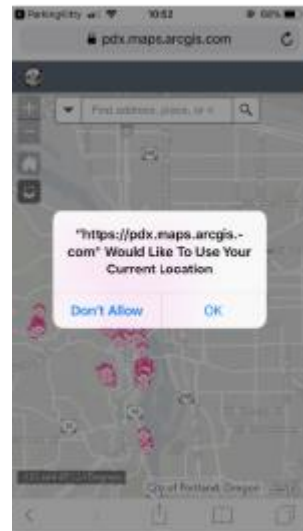

1

1. Press the three bars for Menu

2

2. Press Find Parking

3

3. Press "My Location" icon

4. Press OK to confirm

5. The Blue dot show your approximate location. Chose the Zone where you parked.