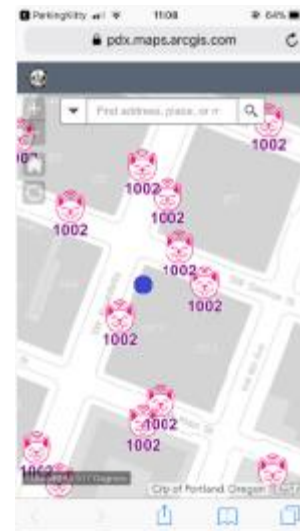

1

1. Press the three bars for Menu

2

2. Press Find Parking

3

3. Press "My Location" icon

4. Press OK to confirm

5. The Blue dot show your approximate location. Chose the Zone where you parked.