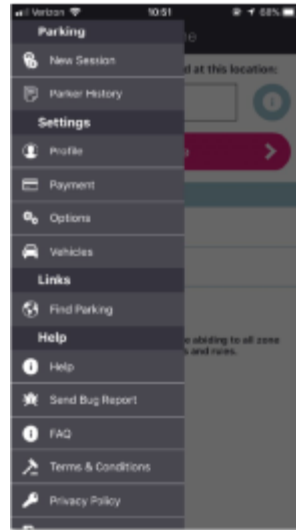

1

1. Press the three bars for Menu

2

2. Press Find Parking

3

3. Press "My Location" icon

4. Press OK to confirm

5. The Blue dot show your approximate location. Chose the Zone where you parked.