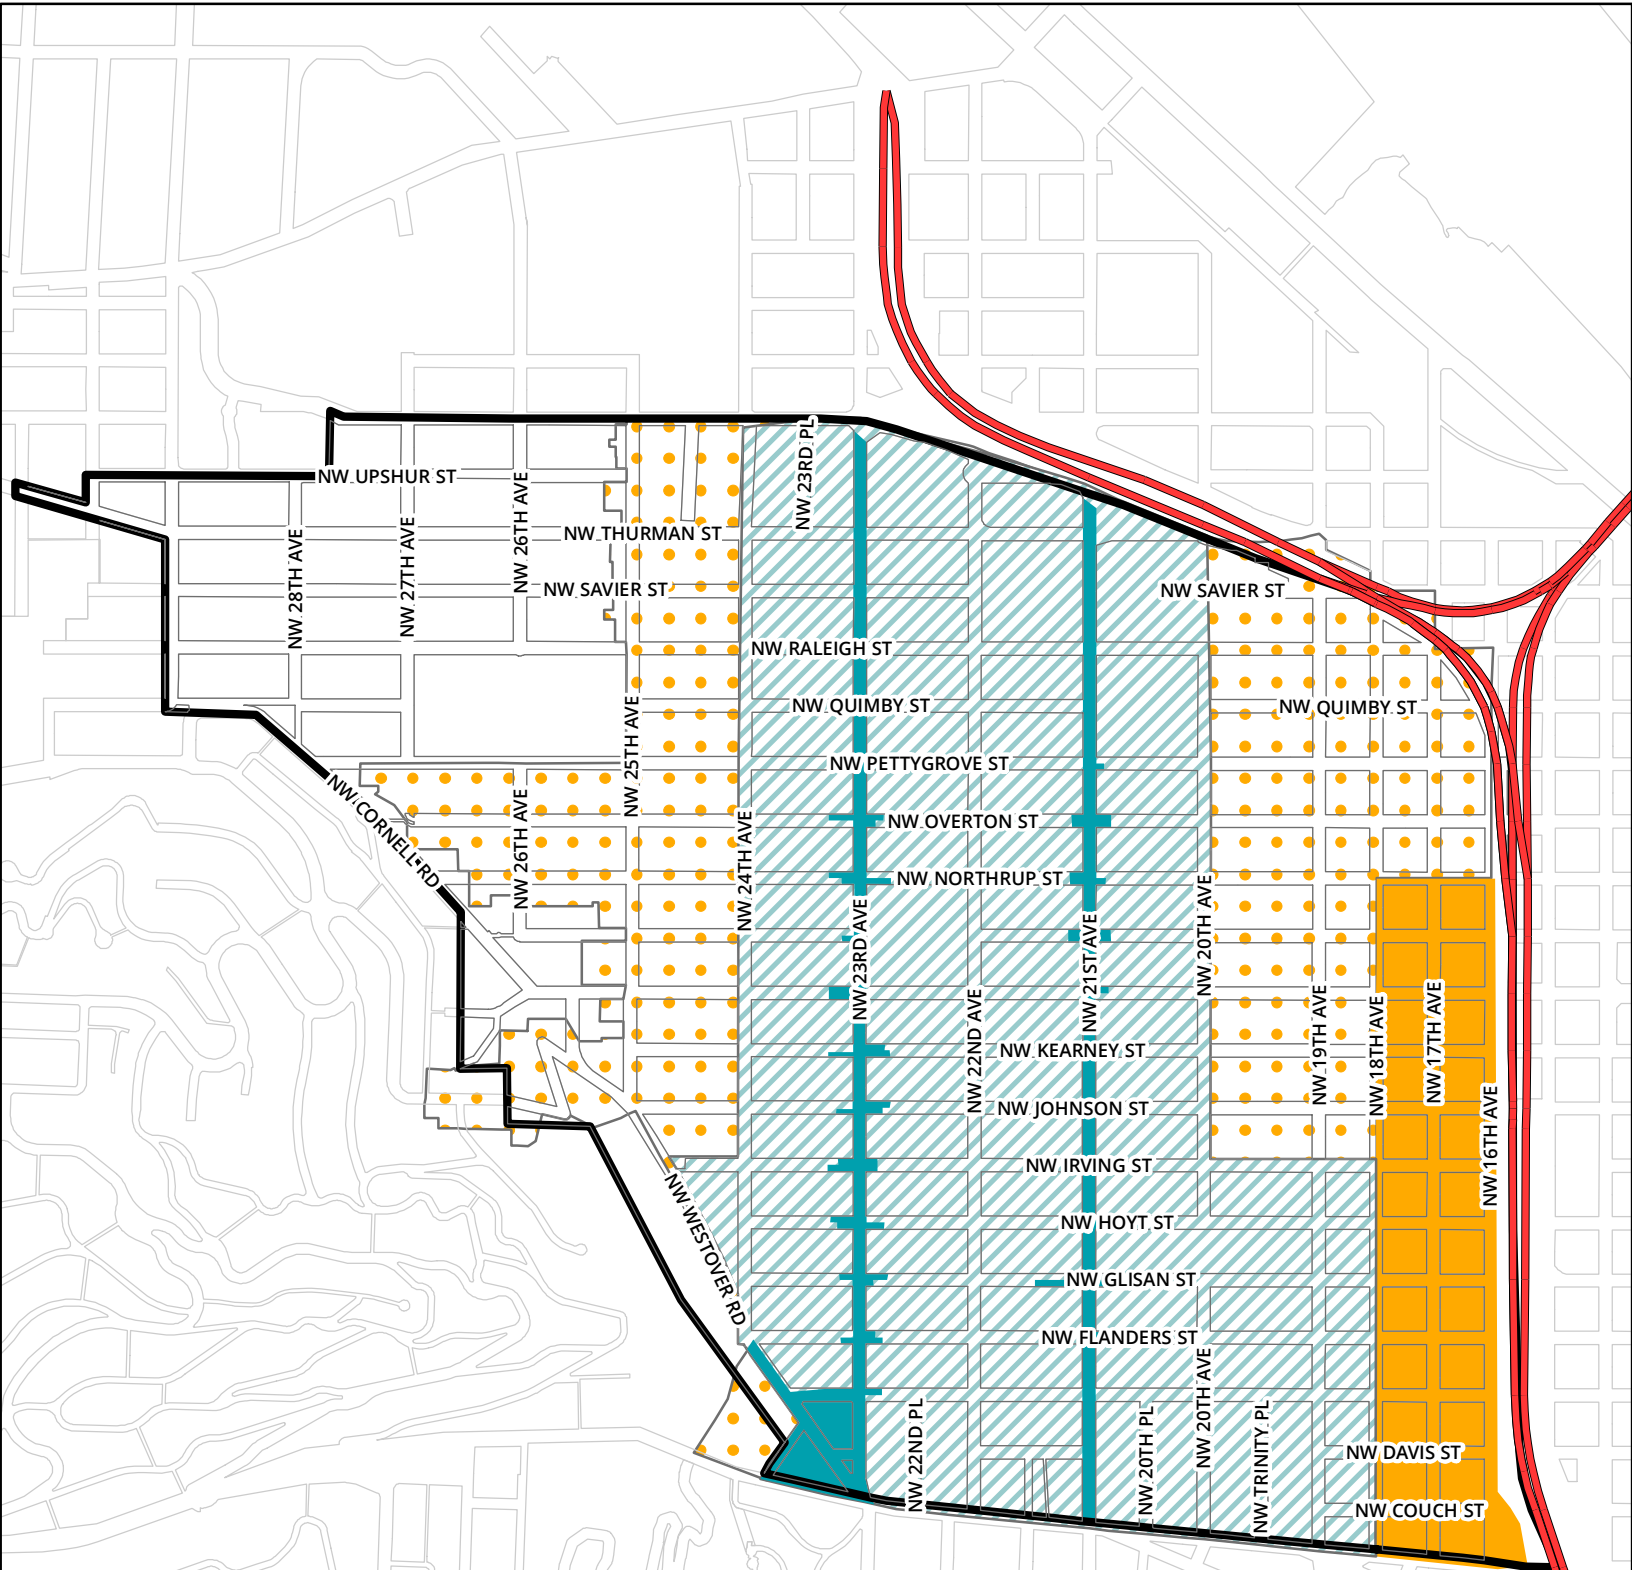

# Northwest Parking Management Plan

July 2017

-  Permit Zone K
-  Northwest District Boundary
-  4 hour and 2 hour only - metered
-  4 hour or by permit - metered
-  4 hour or by permit - signed

0 265 530 1,060  
Feet

**PBOT**  
PORTLAND BUREAU OF TRANSPORTATION