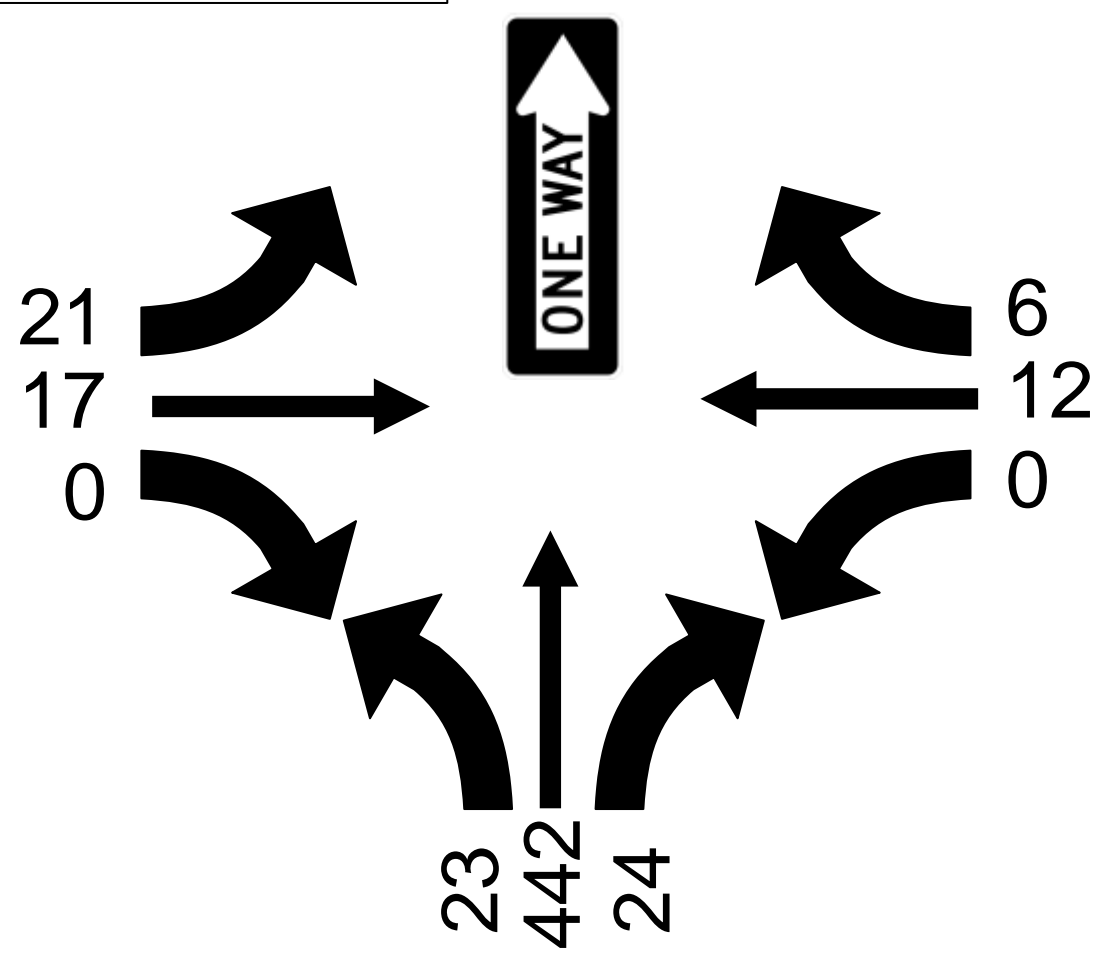

# NE Tillamook, Flint to 7<sup>th</sup> Area Data

Traffic Volume/Speed by Direction

● NEW DATA REQUESTED

3/17/15    ↑ 379, 18 mph    ↓ 526, 17 mph

9/10/14 8 AM

9/10/14 5 PM

6/4/12    → 300, 26 mph    ← 597, 19 mph

2/8/12    → 230, 22 mph    ← 167, 23 mph