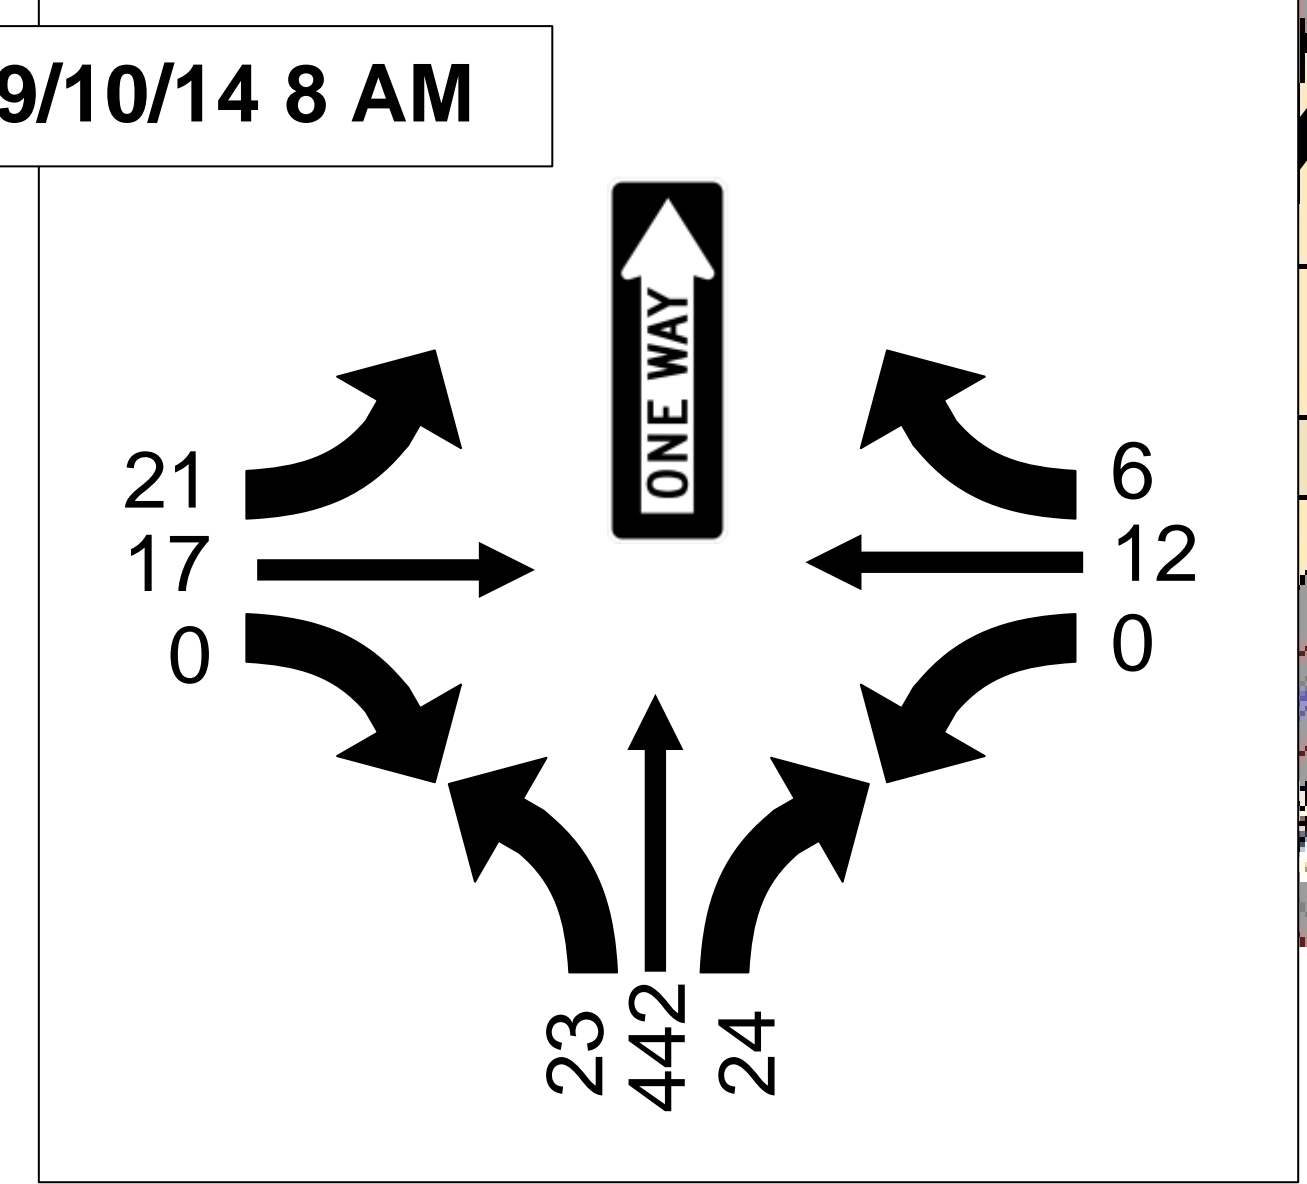

NE Tillamook, Flint to 7th Area Data

Traffic Volume/Speed by Direction

● NEW DATA REQUESTED

3/17/15 ↑ 379, 18 mph ↓ 526, 17 mph

5/30/18 → 495, 24 mph ← 197, 21 mph

XXXXX
 ↑ xxx, xx mph
 ↓ xxx, xx mph

XXXXX
 → xxx, xx mph
 ← xxx, xx mph

5/30/18
 → 412, 26 mph
 ← 222, 23 mph

XXXXX
 ↑ xxx, xx mph
 ↓ xxx, xx mph

5/30/18
 → 545, 24 mph
 ← 294, 25 mph

XXXXX
 ↑ xxx, xx mph
 ↓ xxx, xx mph

5/30/18
 → 380, 24 mph
 ← 323, 24 mph

5/17/18
 → 441, 23 mph
 ← 450, 23 mph

1/4/18 → 313, 22 mph ← 223, 22 mph

6/4/12 → 300, 26 mph ← 597, 19 mph

XXXXX → xxx, xx mph ← xxx, xx mph

XXXXX → xxx, xx mph ← xxx, xx mph

2/8/12 → 230, 22 mph ← 167, 23 mph

XXXXX → xxx, xx mph ← xxx, xx mph