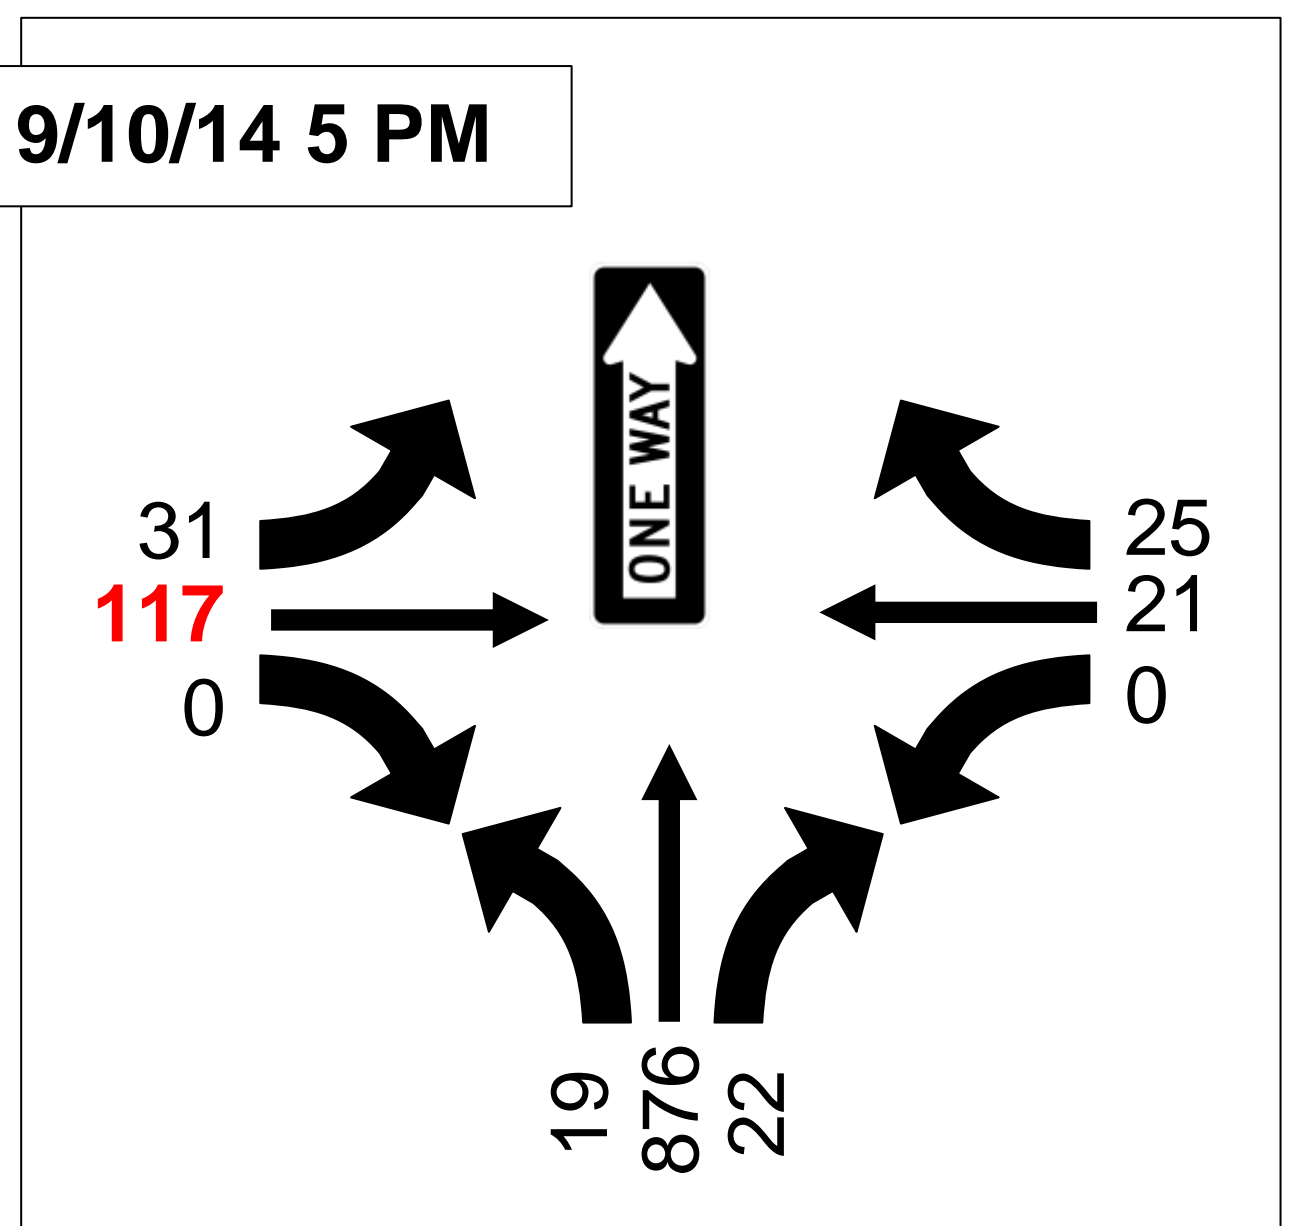

NE Tillamook, Flint to 7th Area Data

Traffic Volume/Speed by Direction

● NEW DATA REQUESTED

3/17/15 ↑ 379, 18 mph ↓ 526, 17 mph

5/30/18 → 495, 24 mph ← 197, 21 mph

XXXXX
 ↑ xxx, xx mph
 ↓ xxx, xx mph

XXXXX
 → xxx, xx mph
 ← xxx, xx mph

5/30/18
 → 412, 26 mph
 ← 222, 23 mph

XXXXX
 ↑ xxx, xx mph
 ↓ xxx, xx mph

5/30/18
 → 545, 24 mph
 ← 294, 25 mph

XXXXX
 ↑ xxx, xx mph
 ↓ xxx, xx mph

5/30/18
 → 380, 24 mph
 ← 323, 24 mph

5/17/18
 → 441, 23 mph
 ← 450, 23 mph

1/4/18 → 313, 22 mph ← 223, 22 mph

6/4/12 → 300, 26 mph ← 597, 19 mph

XXXXX → xxx, xx mph ← xxx, xx mph

XXXXX → xxx, xx mph ← xxx, xx mph

2/8/12 → 230, 22 mph ← 167, 23 mph

XXXXX → xxx, xx mph ← xxx, xx mph