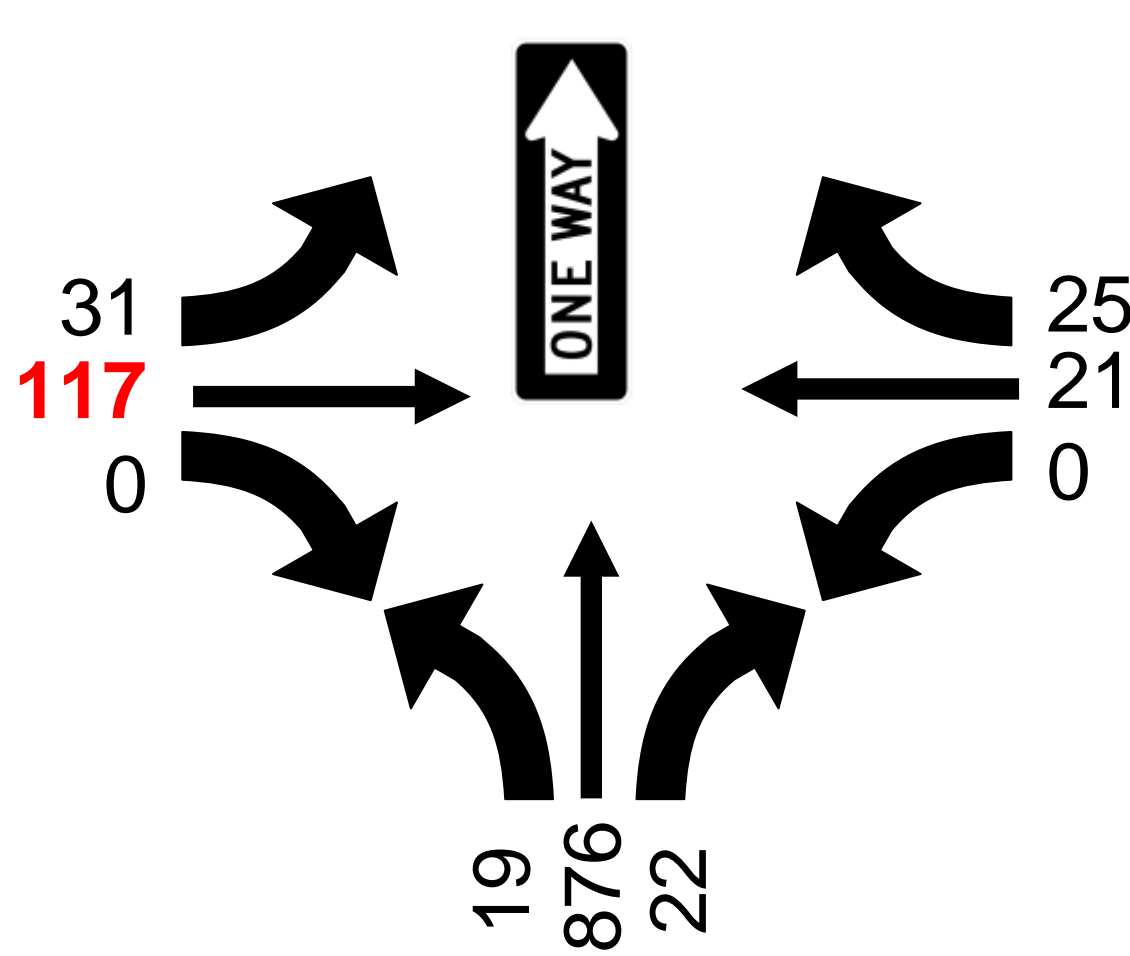

# NE Tillamook, Flint to 7<sup>th</sup> Area Data

Traffic Volume/Speed by Direction

● NEW DATA REQUESTED

3/17/15    ↑ 379, 18 mph    ↓ 526, 17 mph

9/10/14 8 AM

9/10/14 5 PM

6/4/12    → 300, 26 mph    ← 597, 19 mph

2/8/12    → 230, 22 mph    ← 167, 23 mph