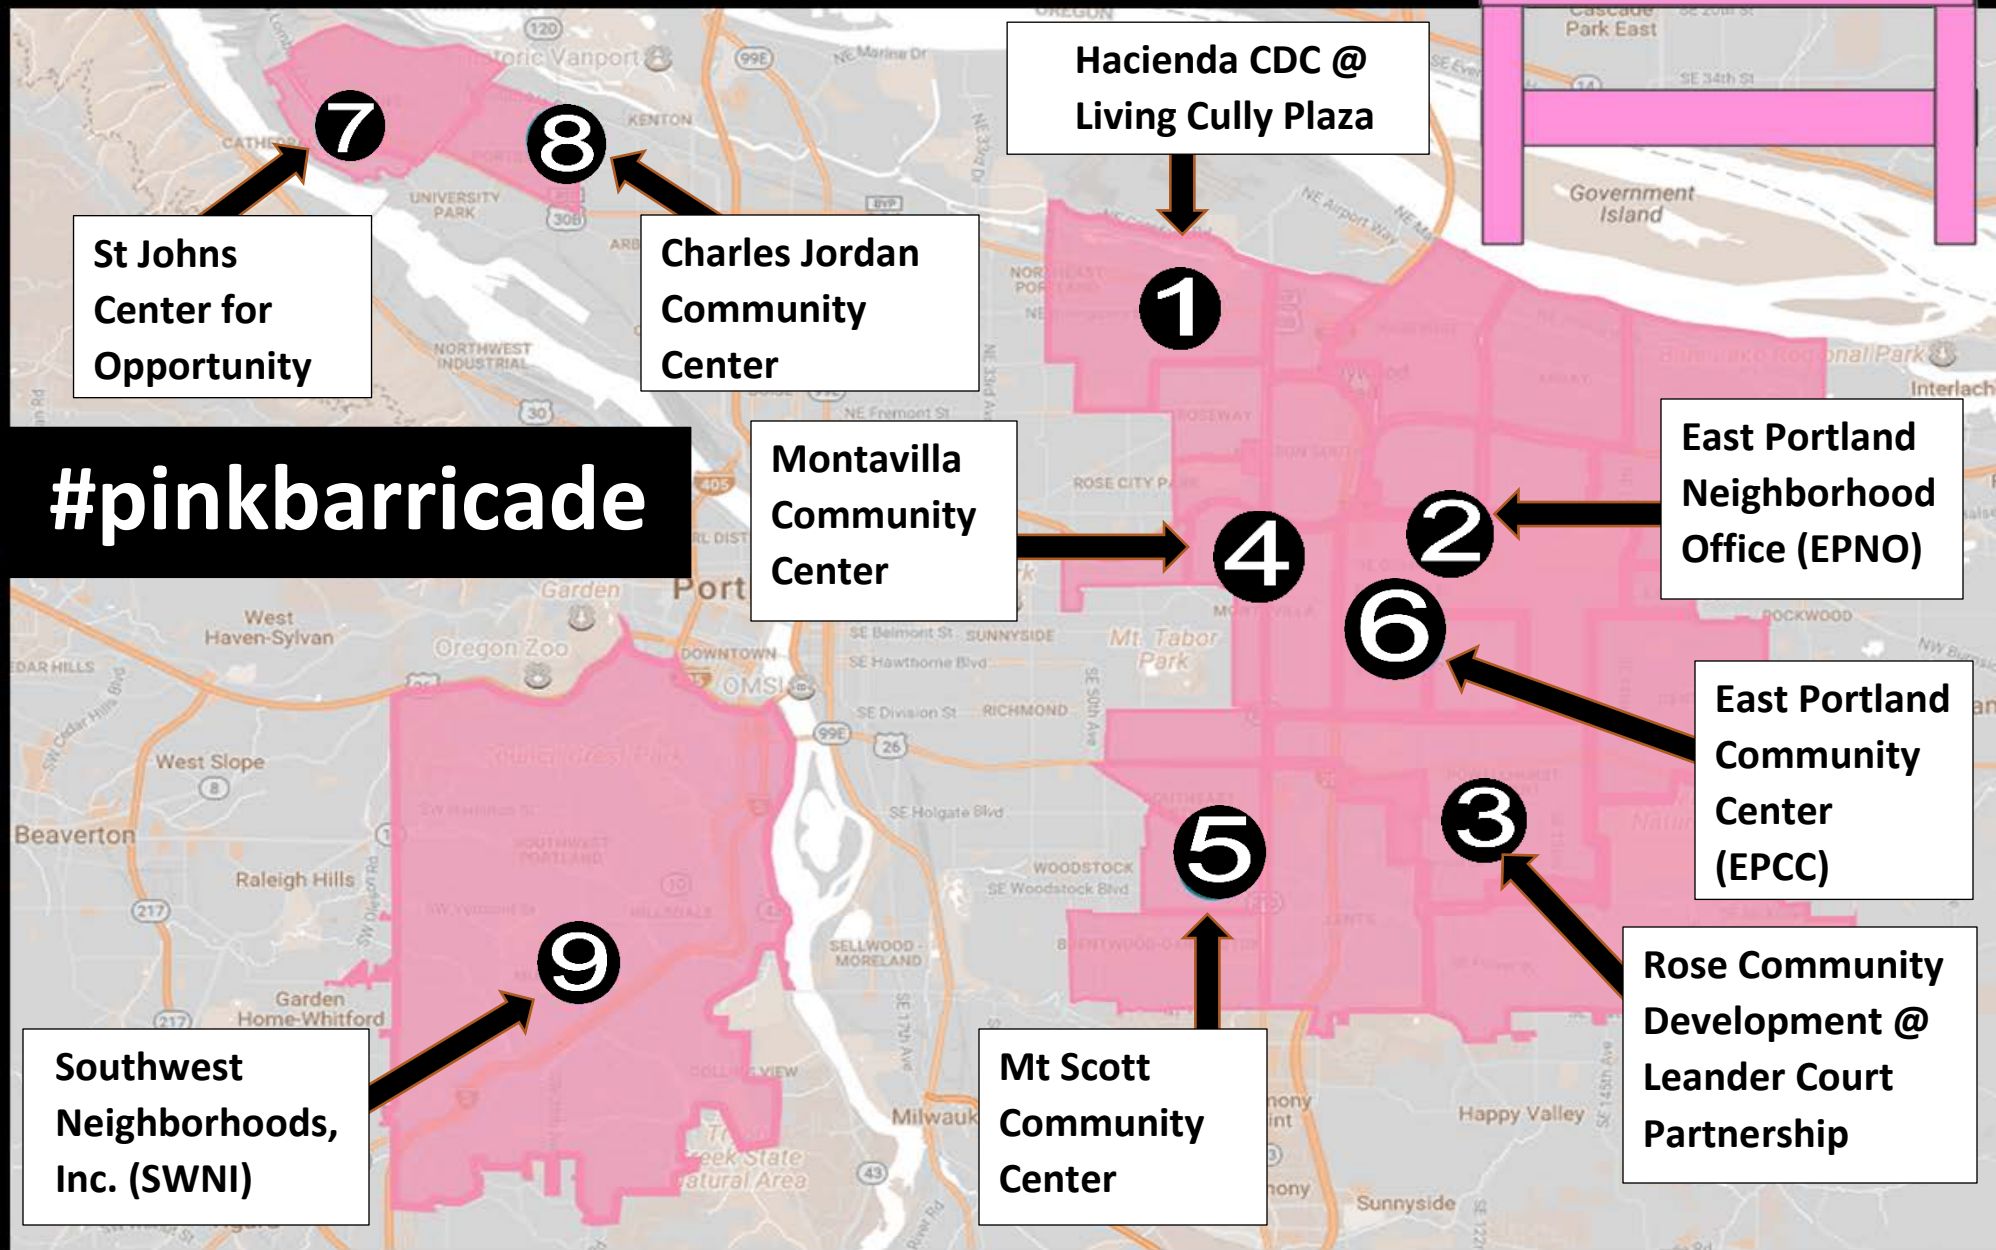

**In North
Portland:**

- Cathedral Park
- Portsmouth
- St. Johns

**In Southwest
Portland:**

- Arnold Creek
- Ashcreek
- Bridlemile
- Collins View
- Crestwood
- Far Southwest
- Hayhurst
- Hillsdale
- Homestead
- Maplewood
- Markham
- Marshall Park
- Multnomah
- South Burlingame
- South Portland
- Southwest Hills
- West Portland Park

**Host your block party
this summer!**

#pinkbarricade

www.pbotblockparty.com

PORTLAND 2018

Pink Barricade Lending Zone

#pinkbarricade