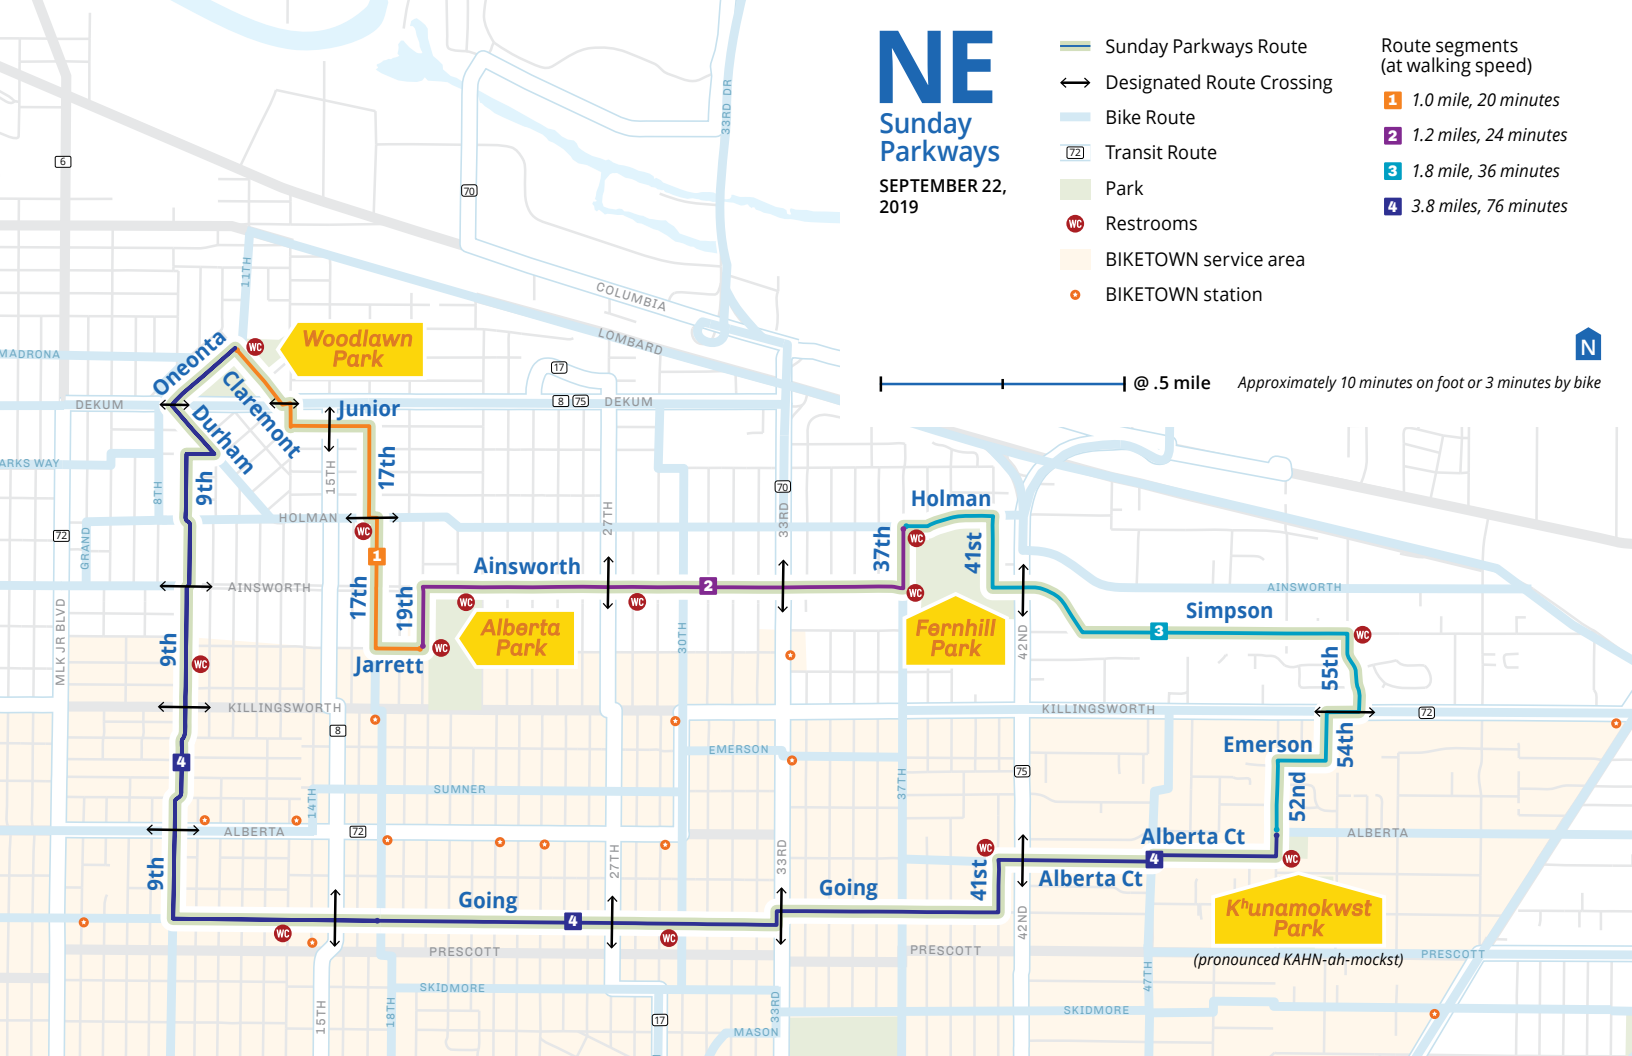

NE Sunday Parkways

SEPTEMBER 22, 2019

-  Sunday Parkways Route
-  Designated Route Crossing
-  Bike Route
-  Transit Route
-  Park
-  Restrooms
-  BIKETOWN service area
-  BIKETOWN station

Route segments
(at walking speed)

-  1 1.0 mile, 20 minutes
-  2 1.2 miles, 24 minutes
-  3 1.8 mile, 36 minutes
-  4 3.8 miles, 76 minutes

 @ .5 mile *Approximately 10 minutes on foot or 3 minutes by bike*