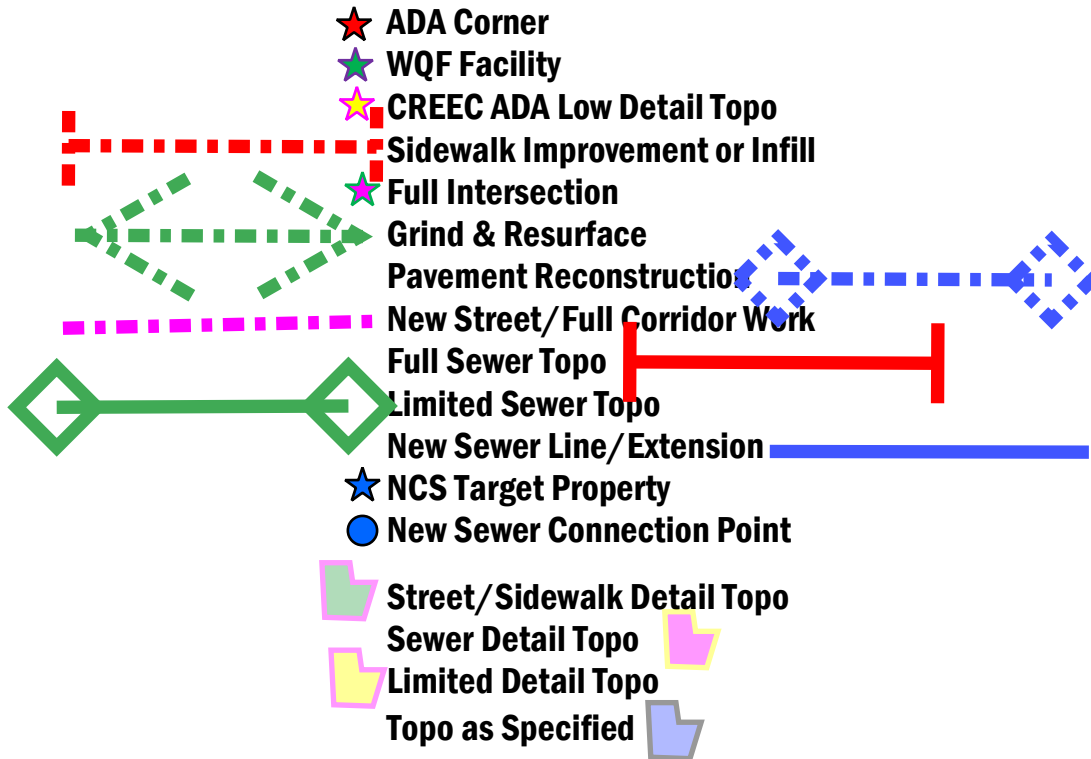

Copy & Paste By Element

Copy & Paste Legend

Note: If you would like to have the Stars, Circles & Legend as an easy to apply "Stamp" in your PDF's, contact EJ and he will send you the files (elijah.goodrick@portlandoregon.gov)