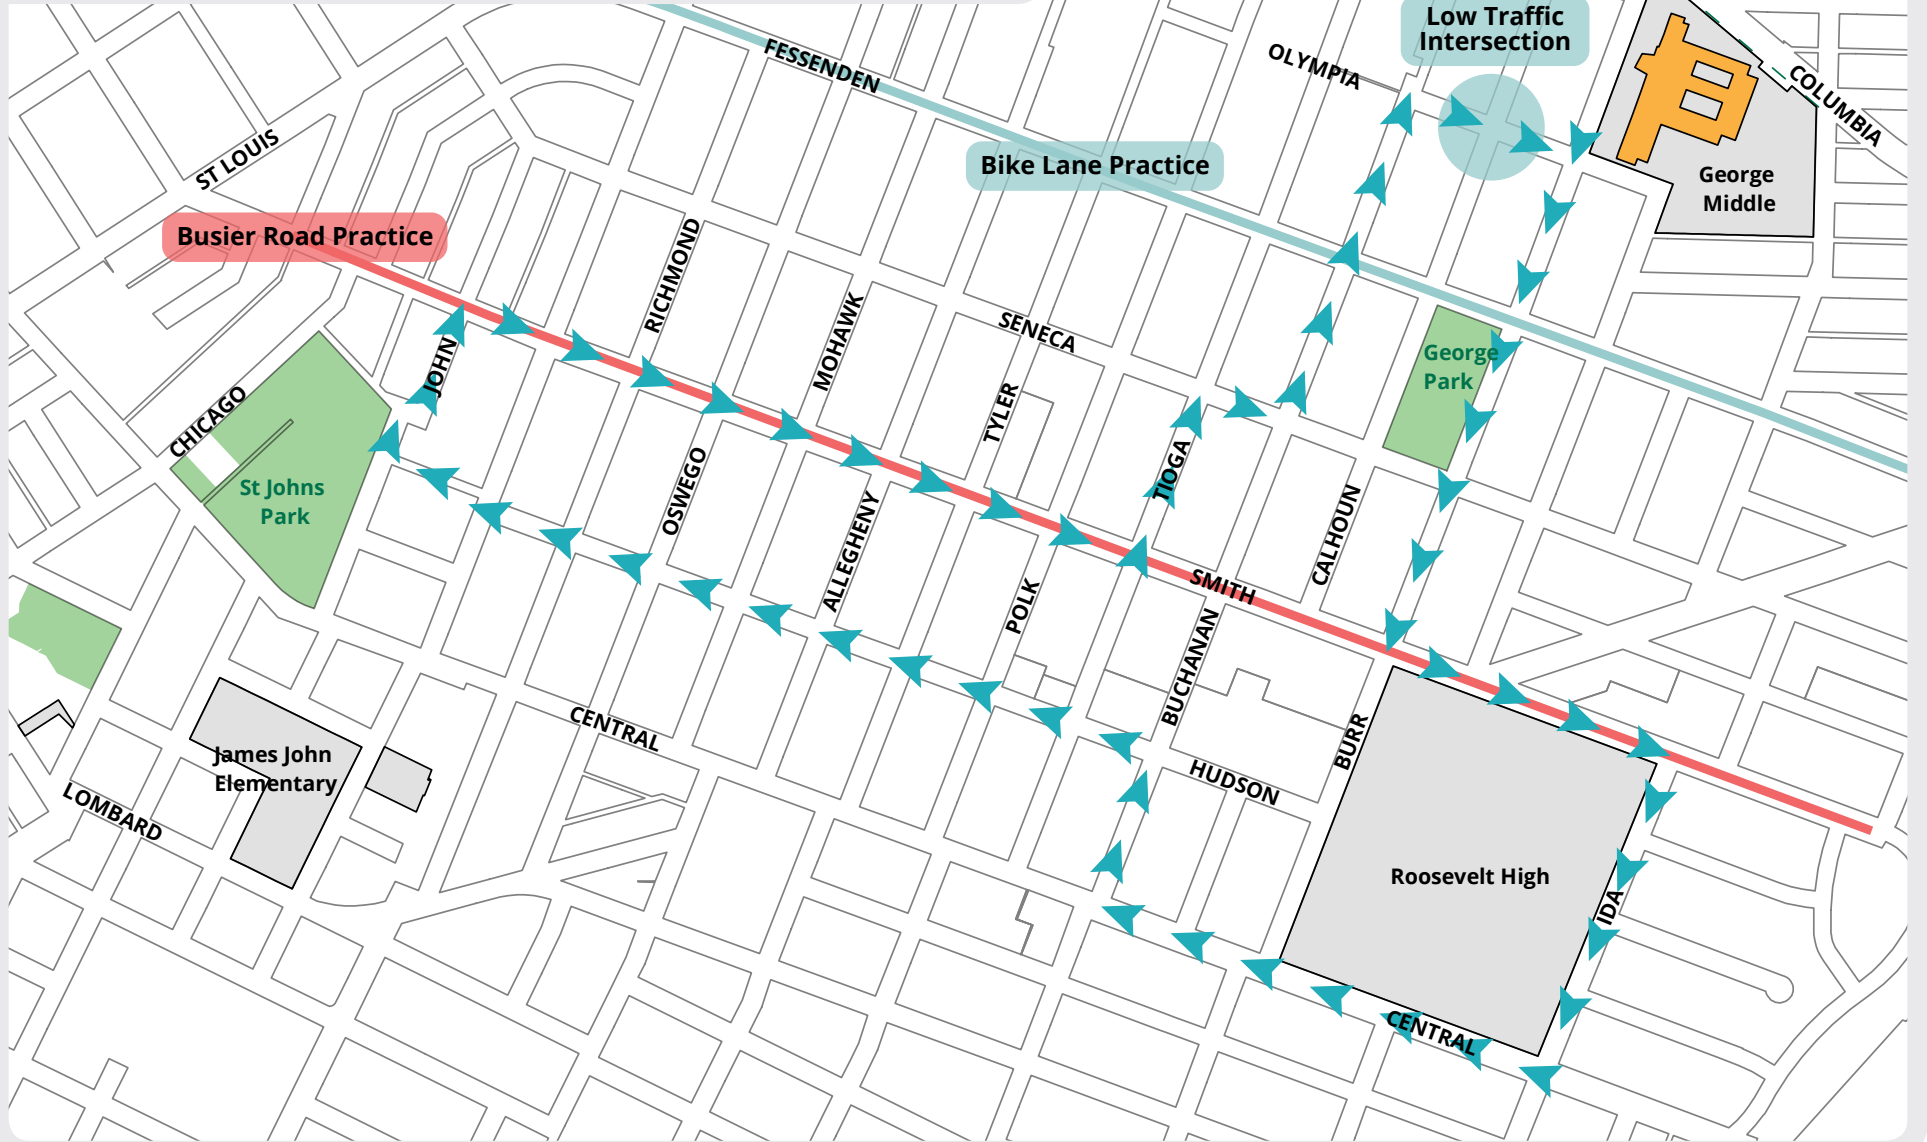

George Community Ride

School Address: 10000 N Burr Ave, Portland, OR 97203

School Phone: 503-916-6262
Ride Times:

Ride Leader:
Cell Phone: