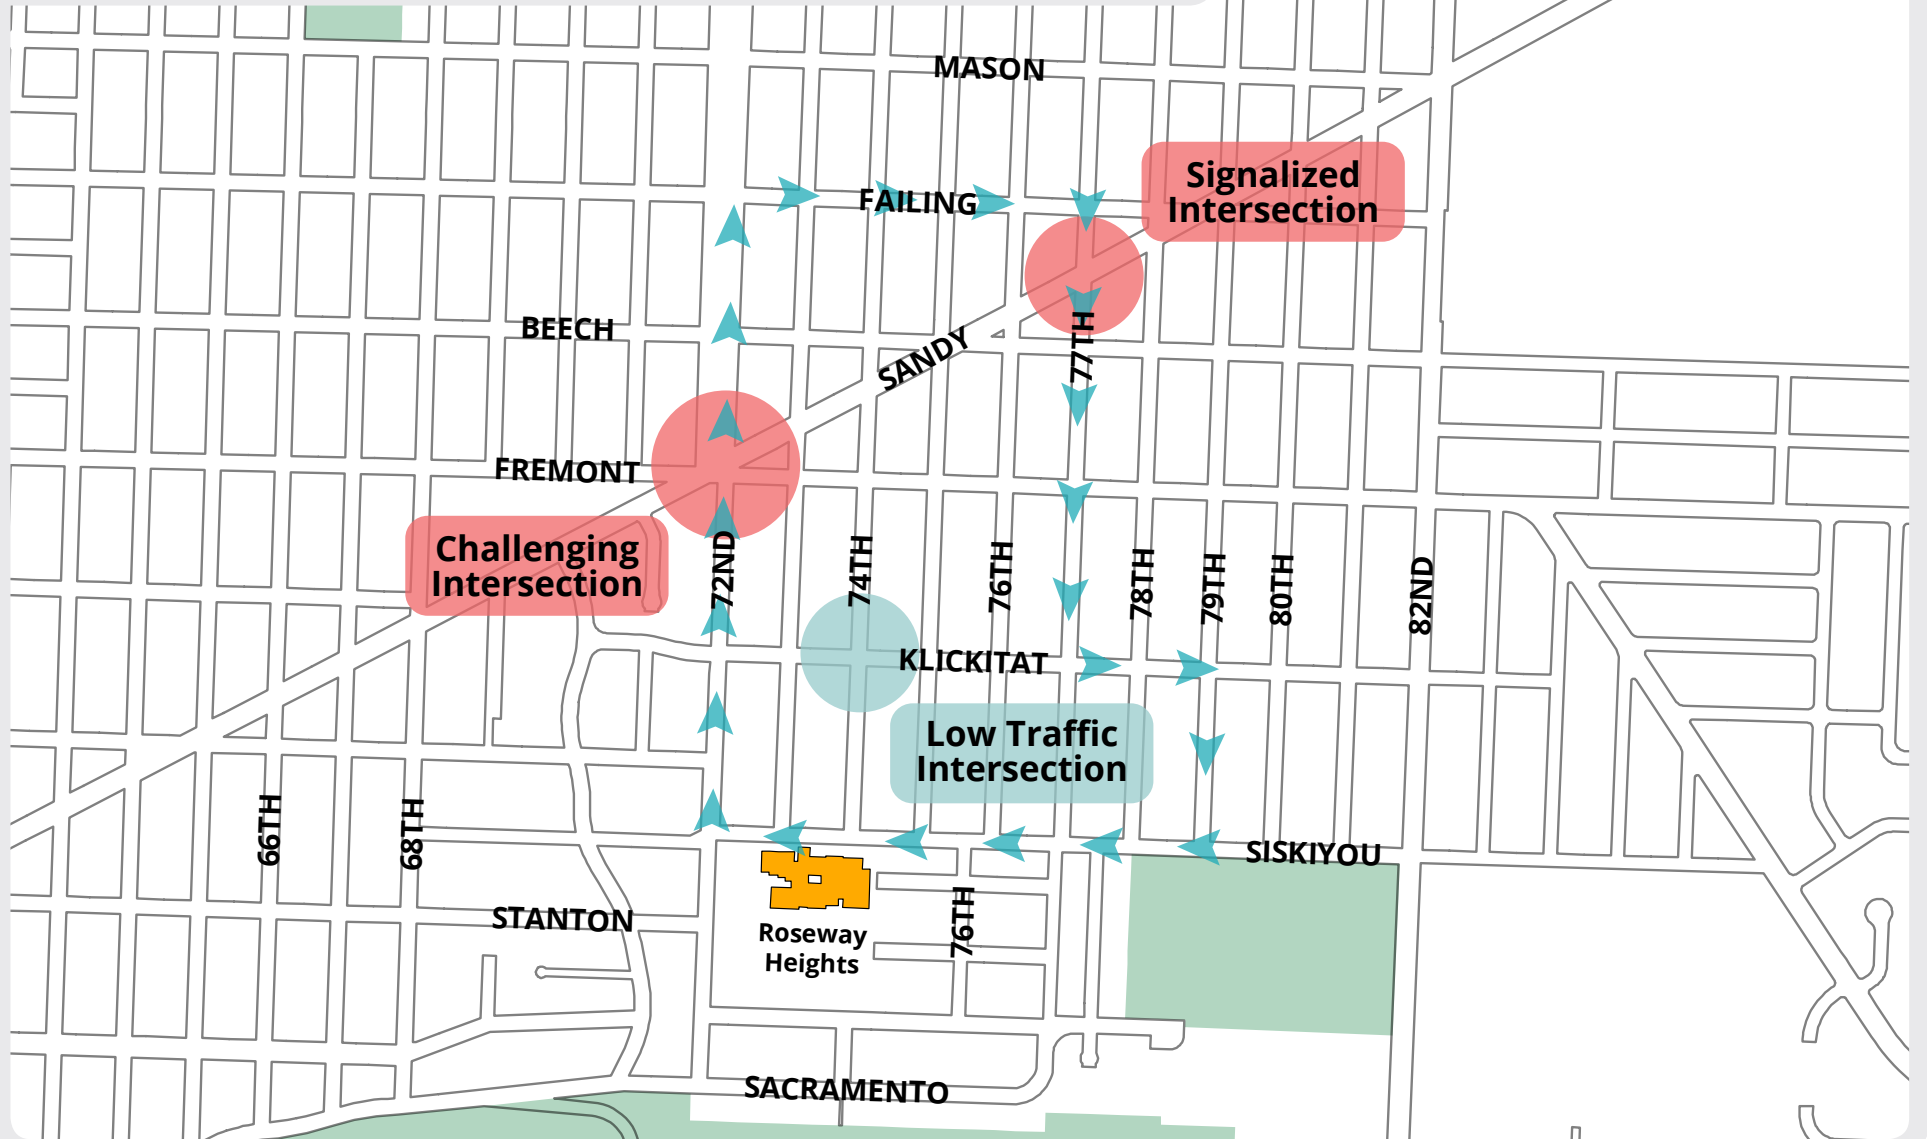

# Roseway Heights Community Ride

School Address: 7334 NE Siskiyou St, Portland, OR 97213

School Phone: 503-916-5600  
Ride Times:

Ride Leader:  
Cell Phone: