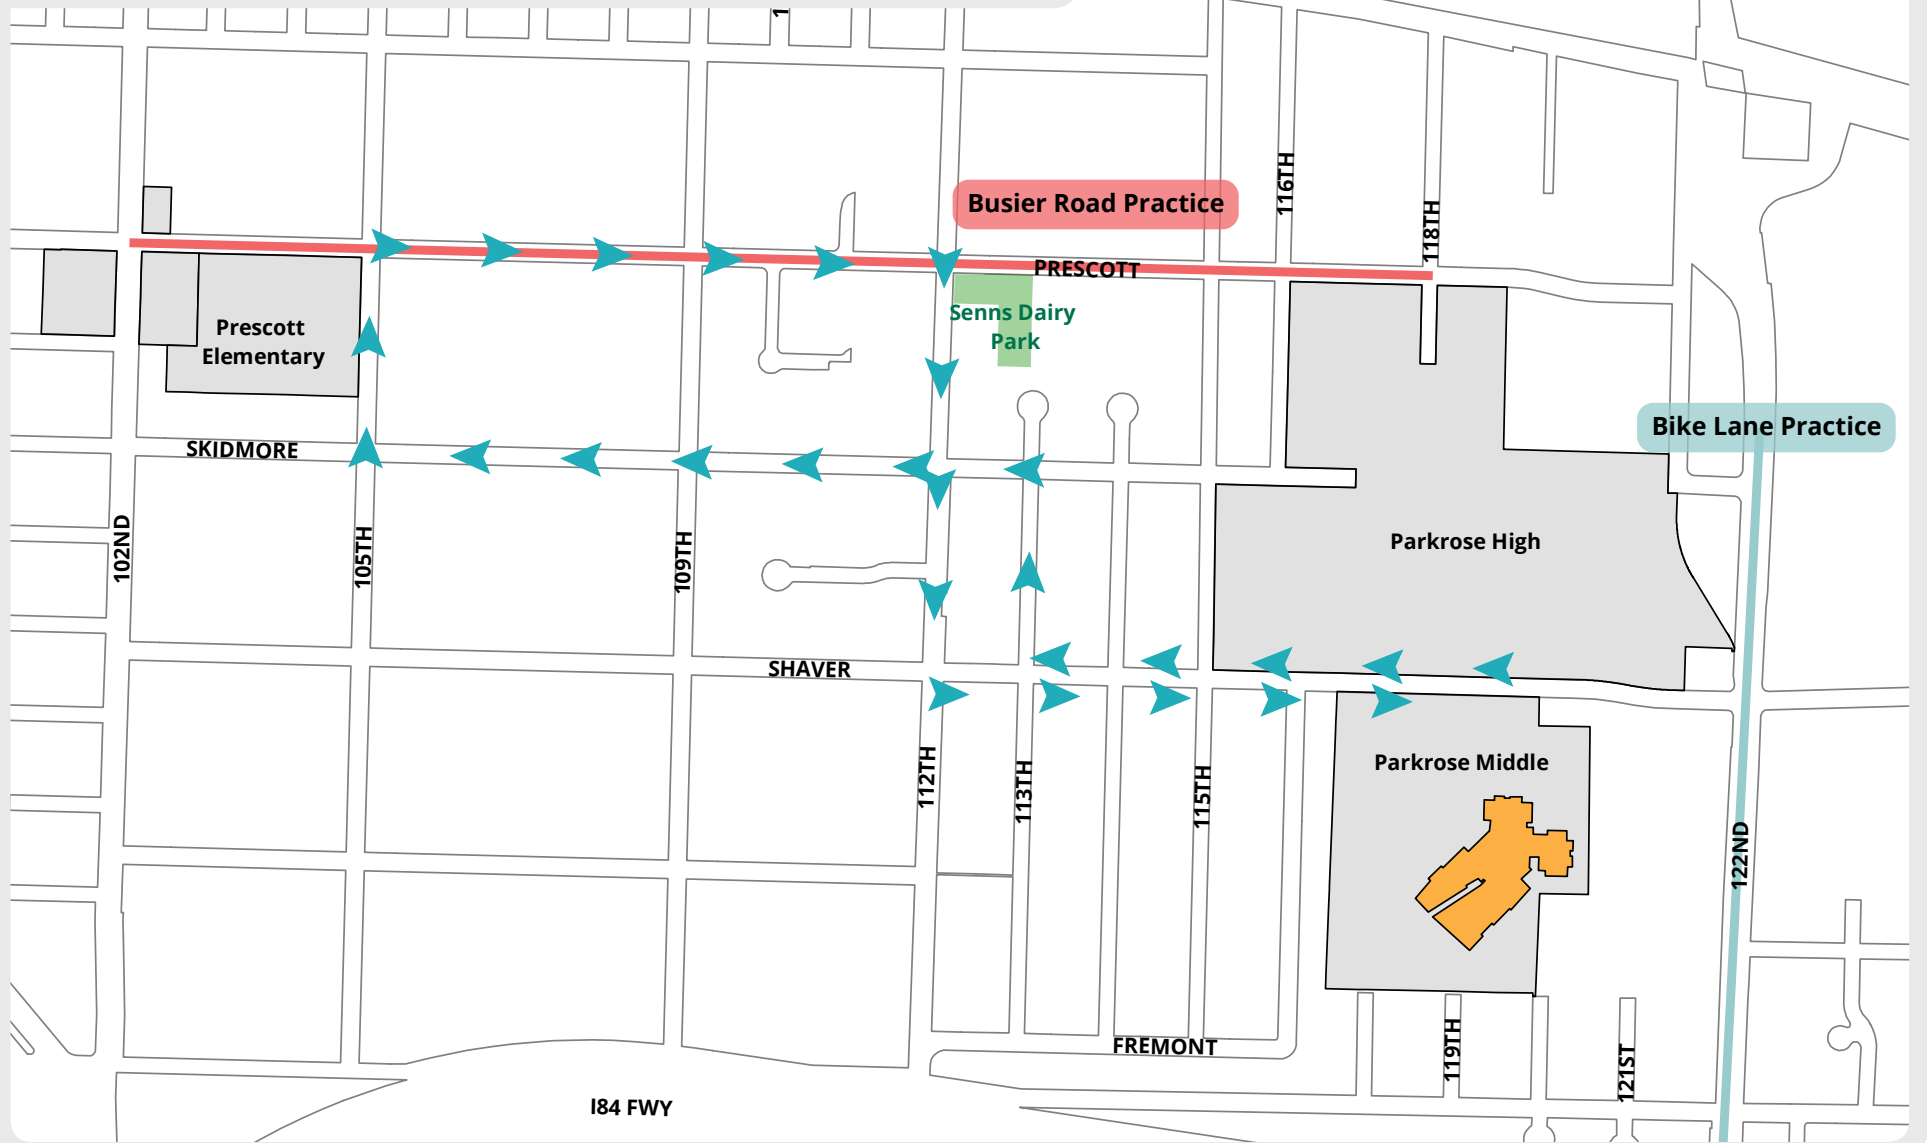

Parkrose Community Ride

School Address: 11800 NE Shaver St, Portland, OR 97220

School Phone: 503-408-2900
Ride Times:

Ride Leader:
Cell Phone: