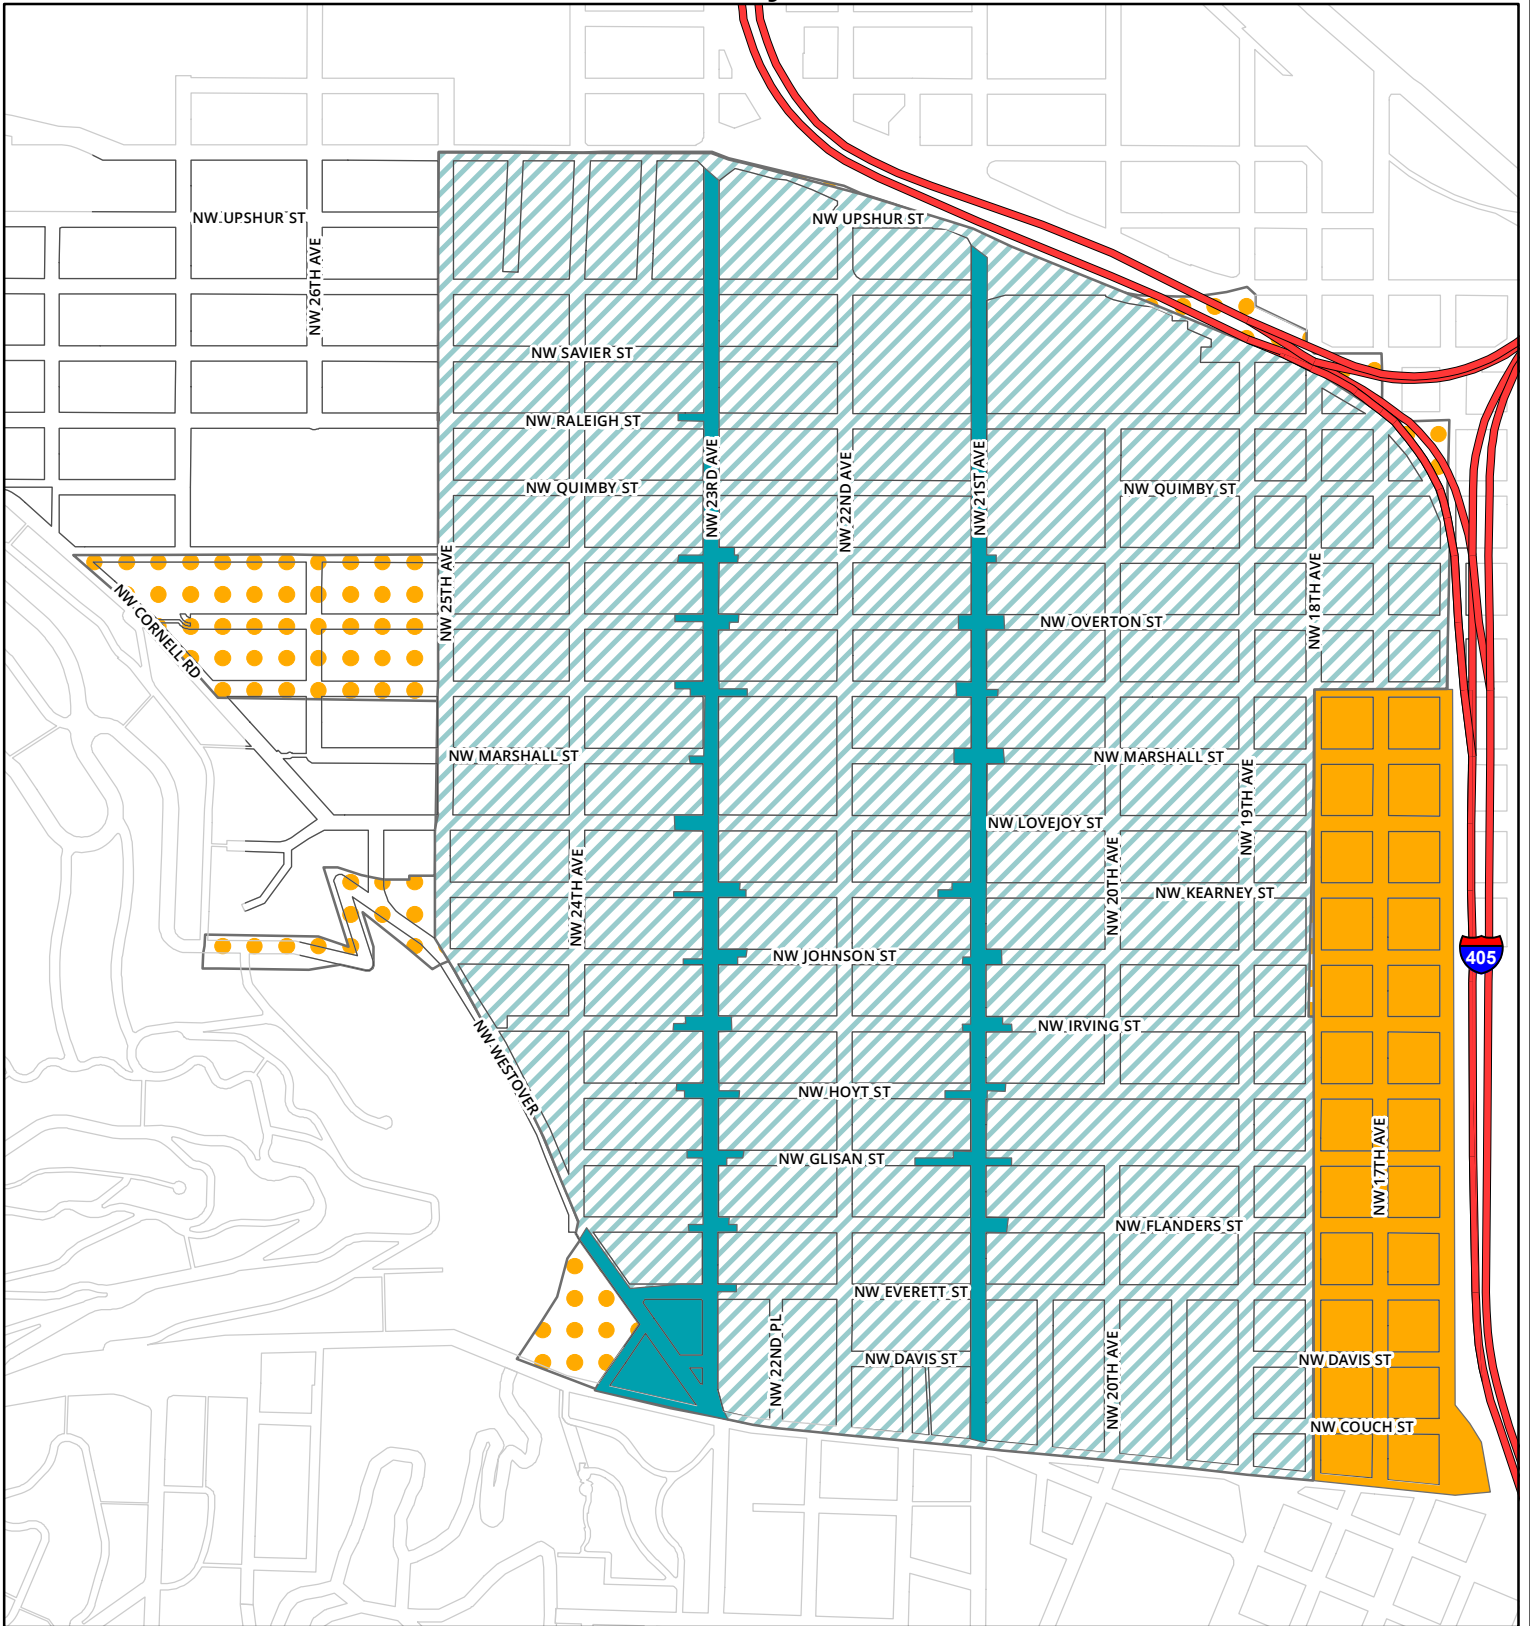

Northwest Parking Management Plan

January 2020

4HR and 2HR - metered only
Permits not valid - all vehicles must pay at the meter and adhere to posted time limits

4HR - signed OR permit
Permits valid here - visitors must adhere to the posted time limits

4HR - metered OR permit
Permits valid here - all visitors must pay at meter and adhere to posted time limits

Zone K
Zone M Permits not valid