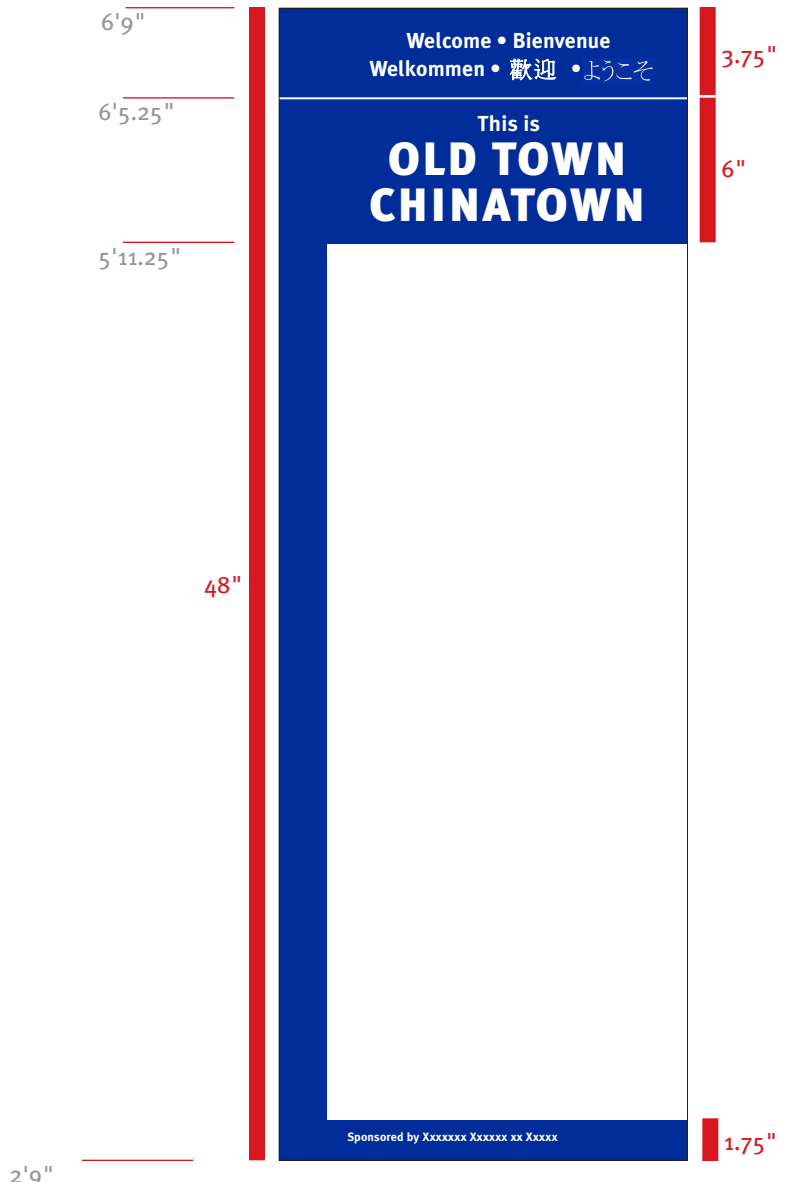

Pylon
0.25" plate aluminum
non-directional finish
moderate grit
coating if any tbd

Sign background
Painted district color
(six possible colors)
edges also painted
w/... clearcoat...

District type
White
Vinyl or tbd
Provided as one piece artwork

Sponsor type
White
Different for every sign
Vinyl or tbd
Fabricator to create with fonts
and instructions provided by JKDA

Type
Same for all sign faces
Black
Vinyl or tbd
Provided as one piece artwork

Directional panel
(includes map)
One-piece digital output
w/ phenolic embedment,
edges finished and painted

All type
(includes map)
assembled by vendor from data
provided by client, following
instructions and artwork provided by JKDA

Map
1 of 16
Output with directional panel and
embedded with directional panel

Map
1 of 16
All 16 maps provided as artwork
by JKDA
Vendor to add location radius to
digital file before output