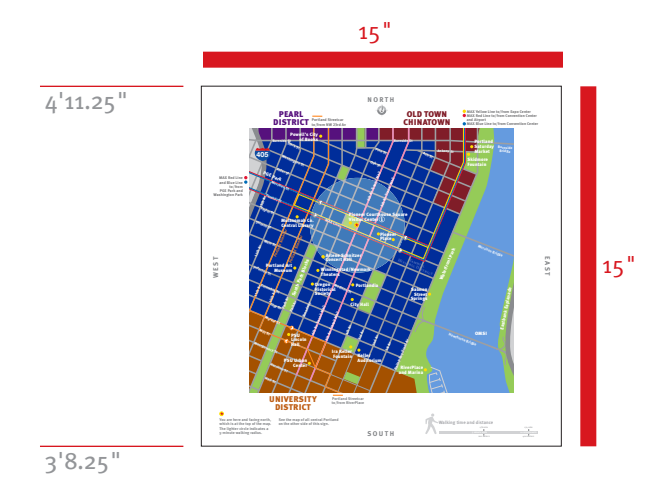

Sponsor type
White
Different for every sign
Vinyl or tbd
Fabricator to create with fonts
and instructions provided by JKDA

Type
Same for all sign faces
Black
Vinyl or tbd
Provided as one piece artwork

Directional panel
(includes map)
One-piece digital output
w/ phenolic embedment,
edges finished and painted

All type
(includes map)
assembled by vendor from data
provided by client, following
instructions and artwork provided by JKDA

Map
1 of 16
Output with directional panel and
embedded with directional panel

Map
1 of 16
All 16 maps provided as artwork
by JKDA
Vendor to add location radius to
digital file before output