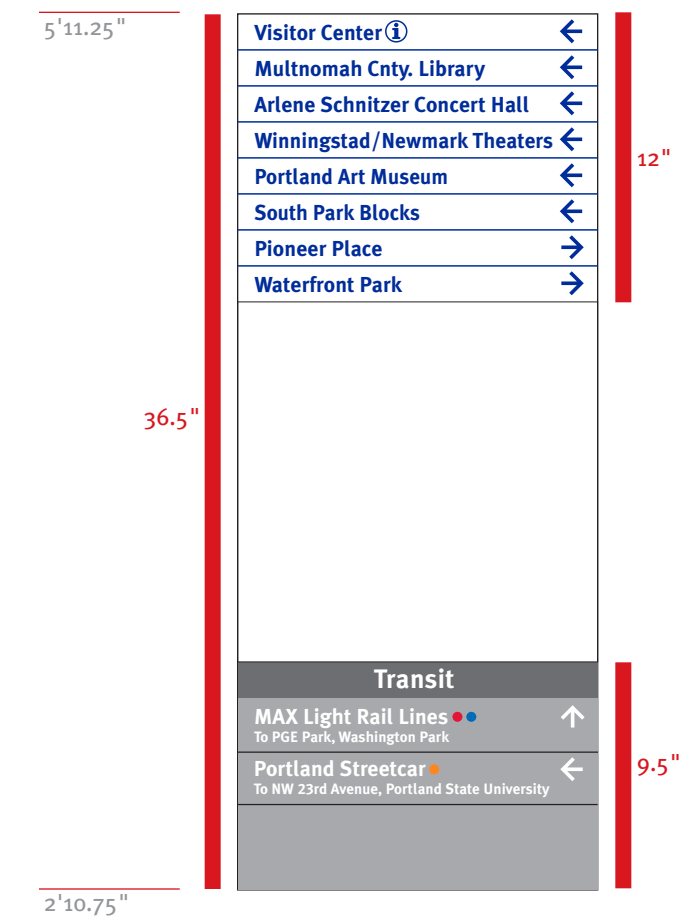

Pylon
0.25" plate aluminum
non-directional finish
moderate grit
coating if any tbd

Sign background
Painted district color
(six possible colors)
edges also painted
w/... clearcoat...

District type
White
Vinyl or tbd
Provided as one piece artwork

Sponsor type
White
Different for every sign
Vinyl or tbd
Fabricator to create with fonts
and instructions provided by JKDA

Type
Same for all sign faces
Black
Vinyl or tbd
Provided as one piece artwork

Directional panel
(includes map)
One-piece digital output
w/ phenolic embedment,
edges finished and painted

All type
(includes map)
assembled by vendor from data
provided by client, following
instructions and artwork provided by JKDA

Map
1 of 16
Output with directional panel and
embedded with directional panel

Map
1 of 16
All 16 maps provided as artwork
by JKDA
Vendor to add location radius to
digital file before output